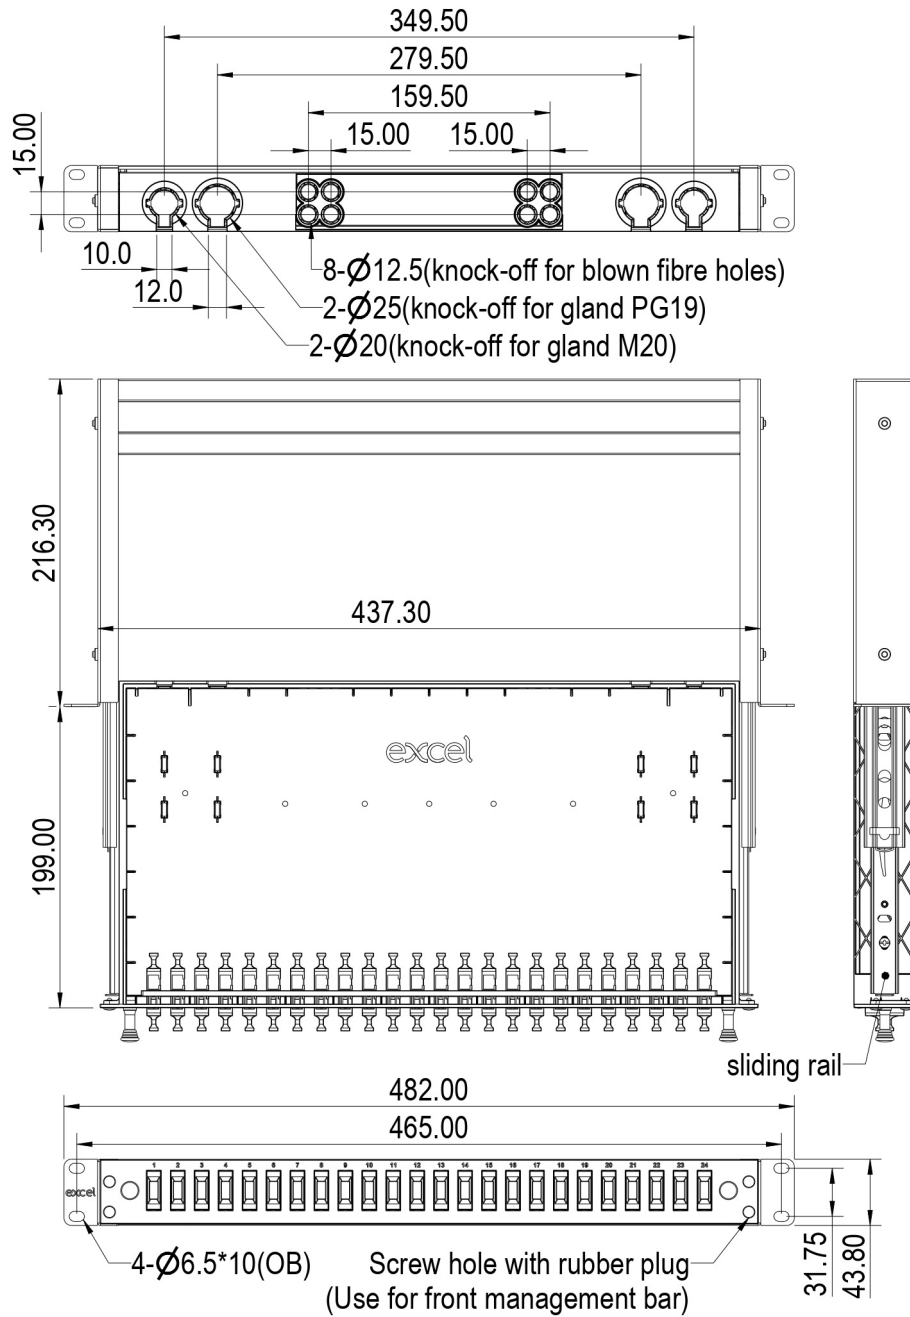

Excel Enbeam 24 Way Singlemode Fibre Optic Panel 6 SC Duplex (12 Fibre) Blue

Item Code: 200-481-PL

Included accessories

Accessories	Quantity
Cable Gland (PG 13.5)	1
Cable Gland(PG 19)	1
Nylon cable tie	7
Adjustable cable tie	4
24 Position splice holder	1 to 3 Dependant on fibre count
Label holder (210 x 9.2 mm)	2
Mounting twist tie	4
Cage nuts and screws	1 pack

Excel Enbeam 24 Way Singlemode Fibre Optic Panel 6 SC Duplex (12 Fibre) Blue

Item Code: 200-481-PL

Product drawing