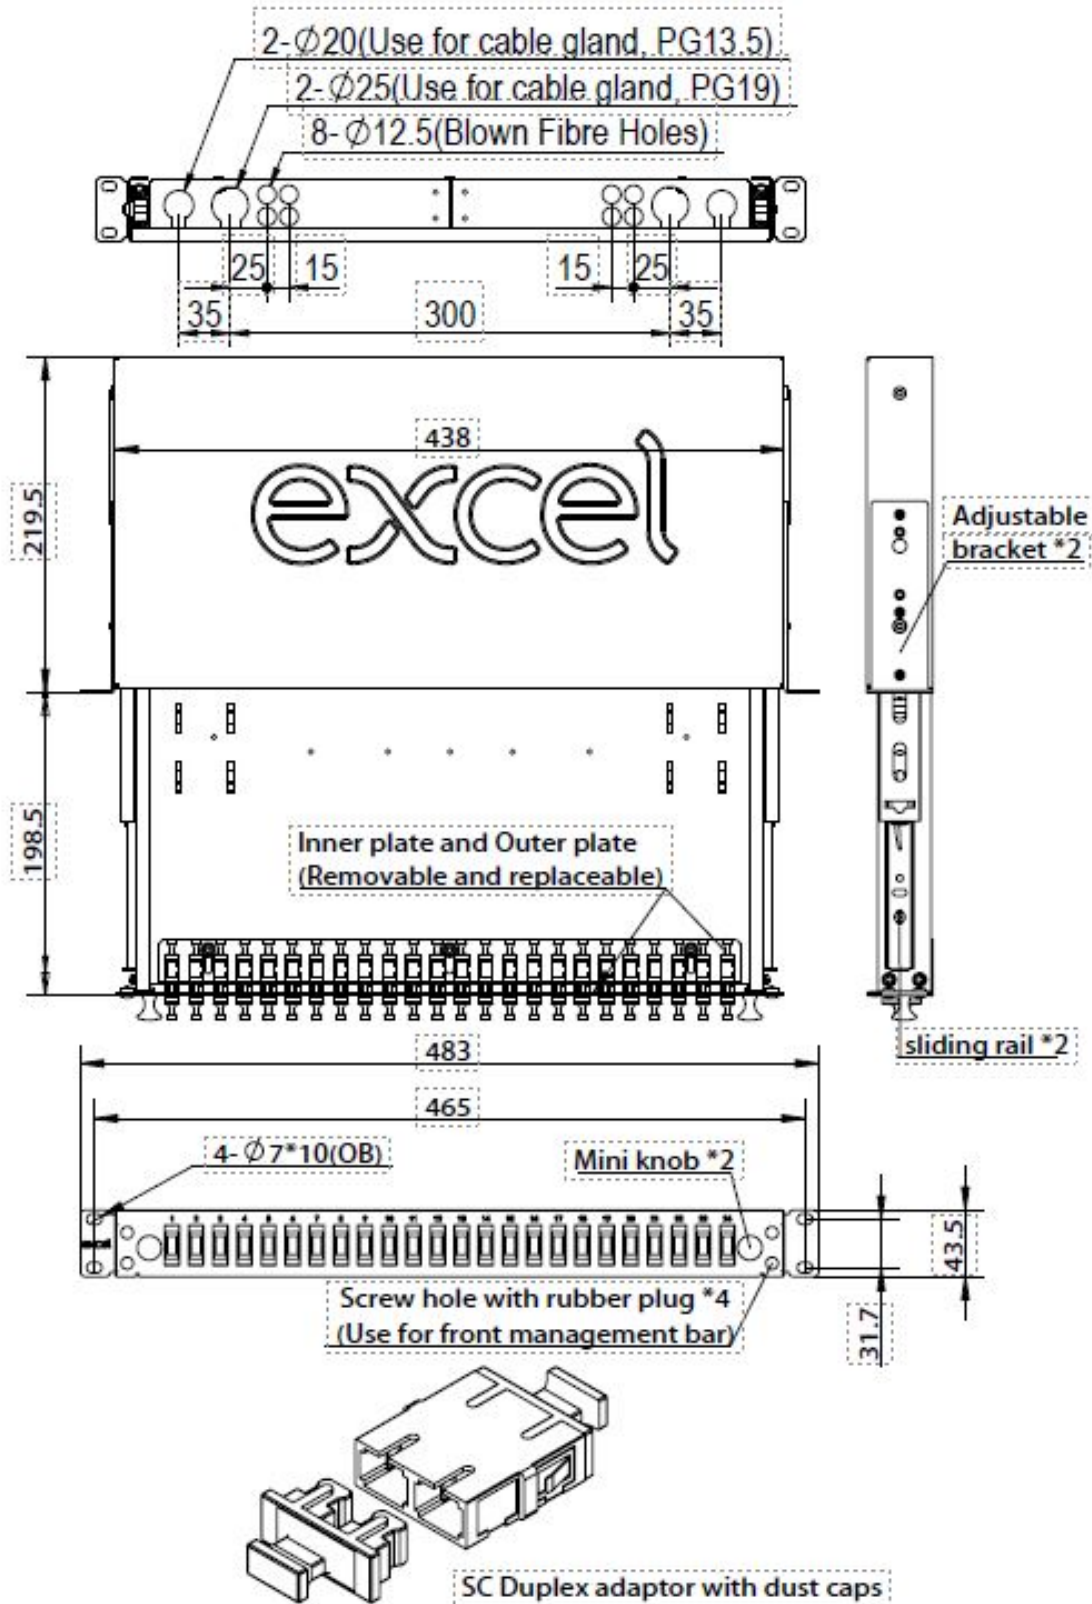

Excel Enbeam 24 Way Singlemode Fibre Optic Panel 8 SC Duplex (16 Fibre) Blue

Part Code: 200-482

sales@excel-networking.com
excel-networking.com

Product drawings

Excel Enbeam 24 Way Singlemode Fibre Optic Panel 8 SC Duplex (16 Fibre) Blue

Part Code: 200-482

sales@excel-networking.com
excel-networking.com

Excel Enbeam 24 Way Singlemode Fibre Optic Panel 8 SC Duplex (16 Fibre) Blue

Part Code: 200-482

sales@excel-networking.com
excel-networking.com