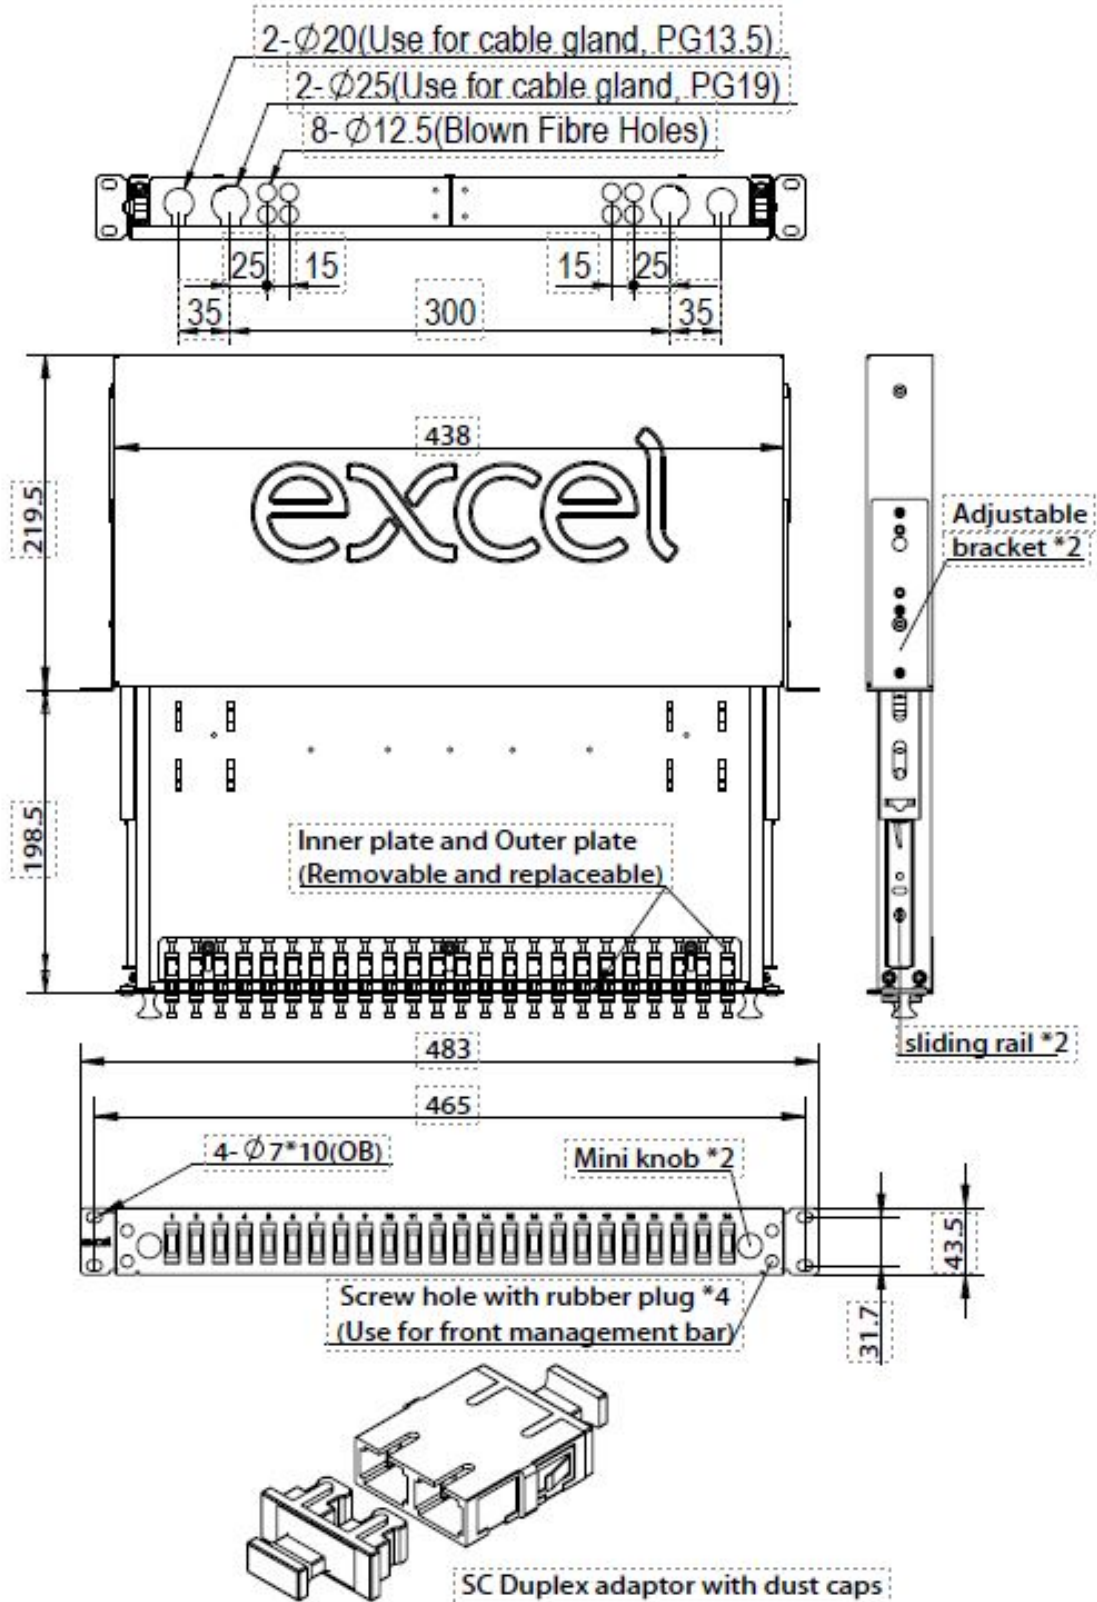

Excel Enbeam 24 Way Singlemode Fibre Optic Panel 8 SC Duplex (16 Fibre) Blue

Part Code: 200-482

sales@excel-networking.com
excel-networking.com

Product drawings

Excel Enbeam 24 Way Singlemode Fibre Optic Panel 8 SC Duplex (16 Fibre) Blue

Part Code: 200-482

sales@excel-networking.com
excel-networking.com

Excel Enbeam 24 Way Singlemode Fibre Optic Panel 8 SC Duplex (16 Fibre) Blue

Part Code: 200-482

sales@excel-networking.com
excel-networking.com