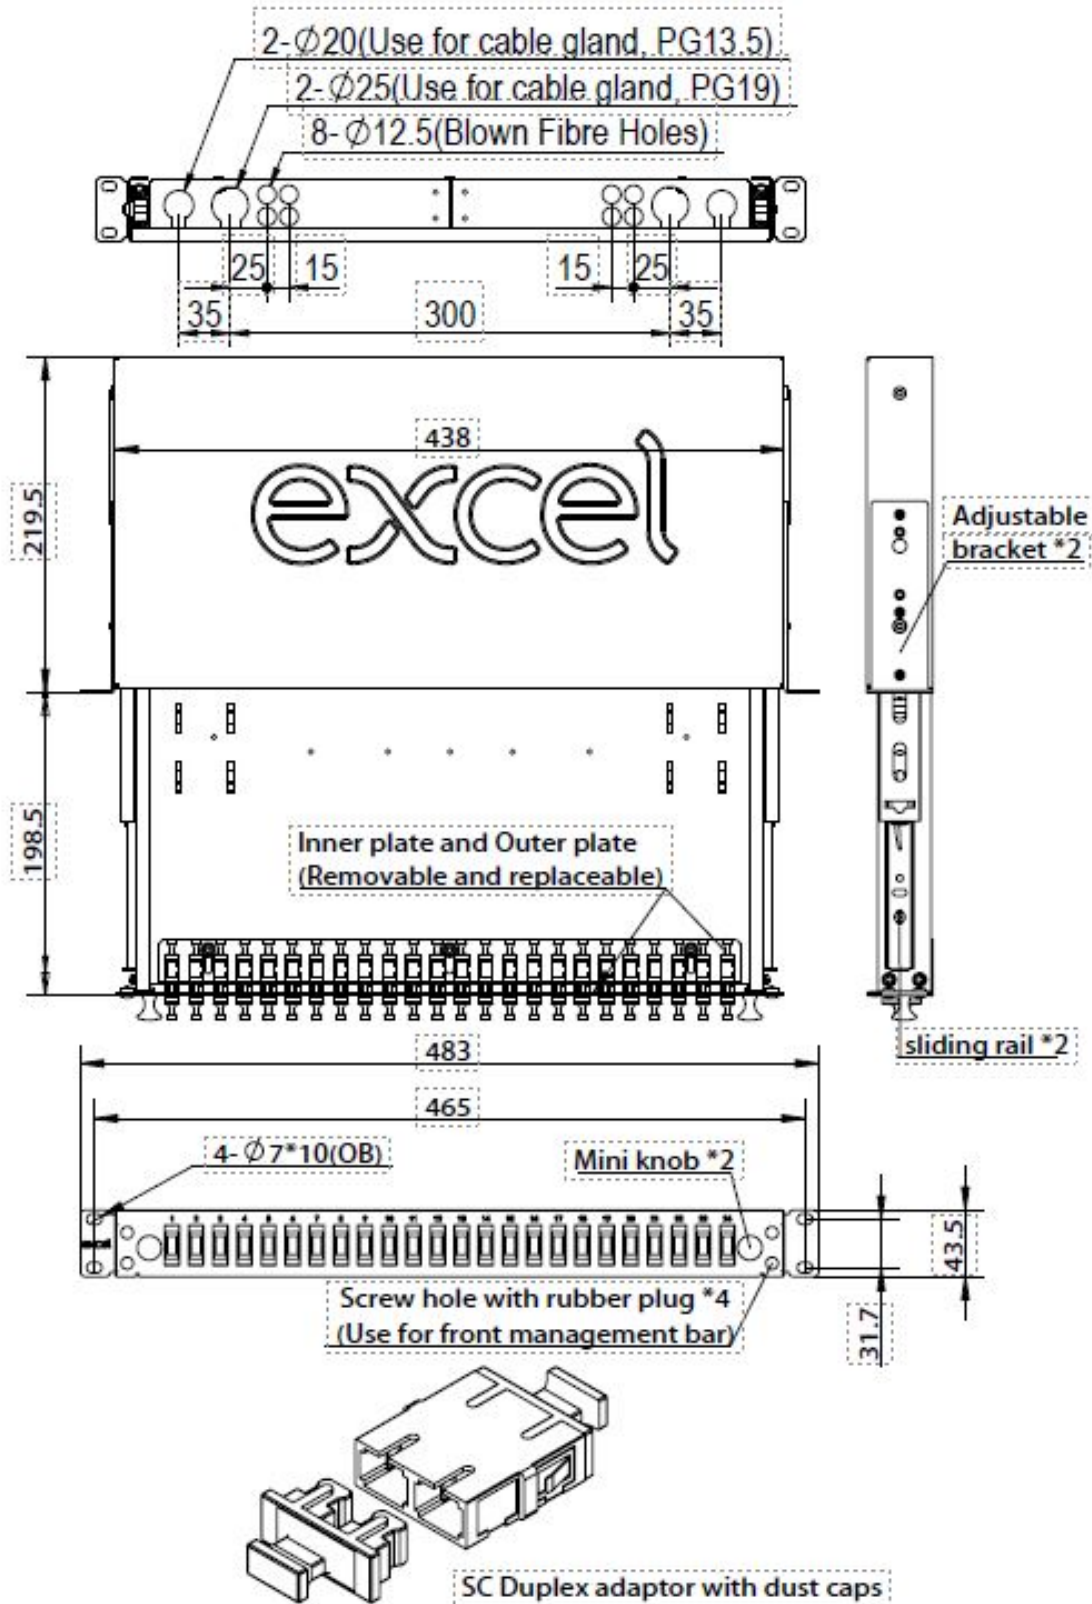

Excel Enbeam 24 Way Singlemode Fibre Optic Panel 12 SC Duplex (24 Fibre) Blue

Part Code: 200-483

sales@excel-networking.com
excel-networking.com

Product drawings

Excel Enbeam 24 Way Singlemode Fibre Optic Panel 12 SC Duplex (24 Fibre) Blue

Part Code: 200-483

sales@excel-networking.com
excel-networking.com

Excel Enbeam 24 Way Singlemode Fibre Optic Panel 12 SC Duplex (24 Fibre) Blue

Part Code: 200-483

sales@excel-networking.com
excel-networking.com