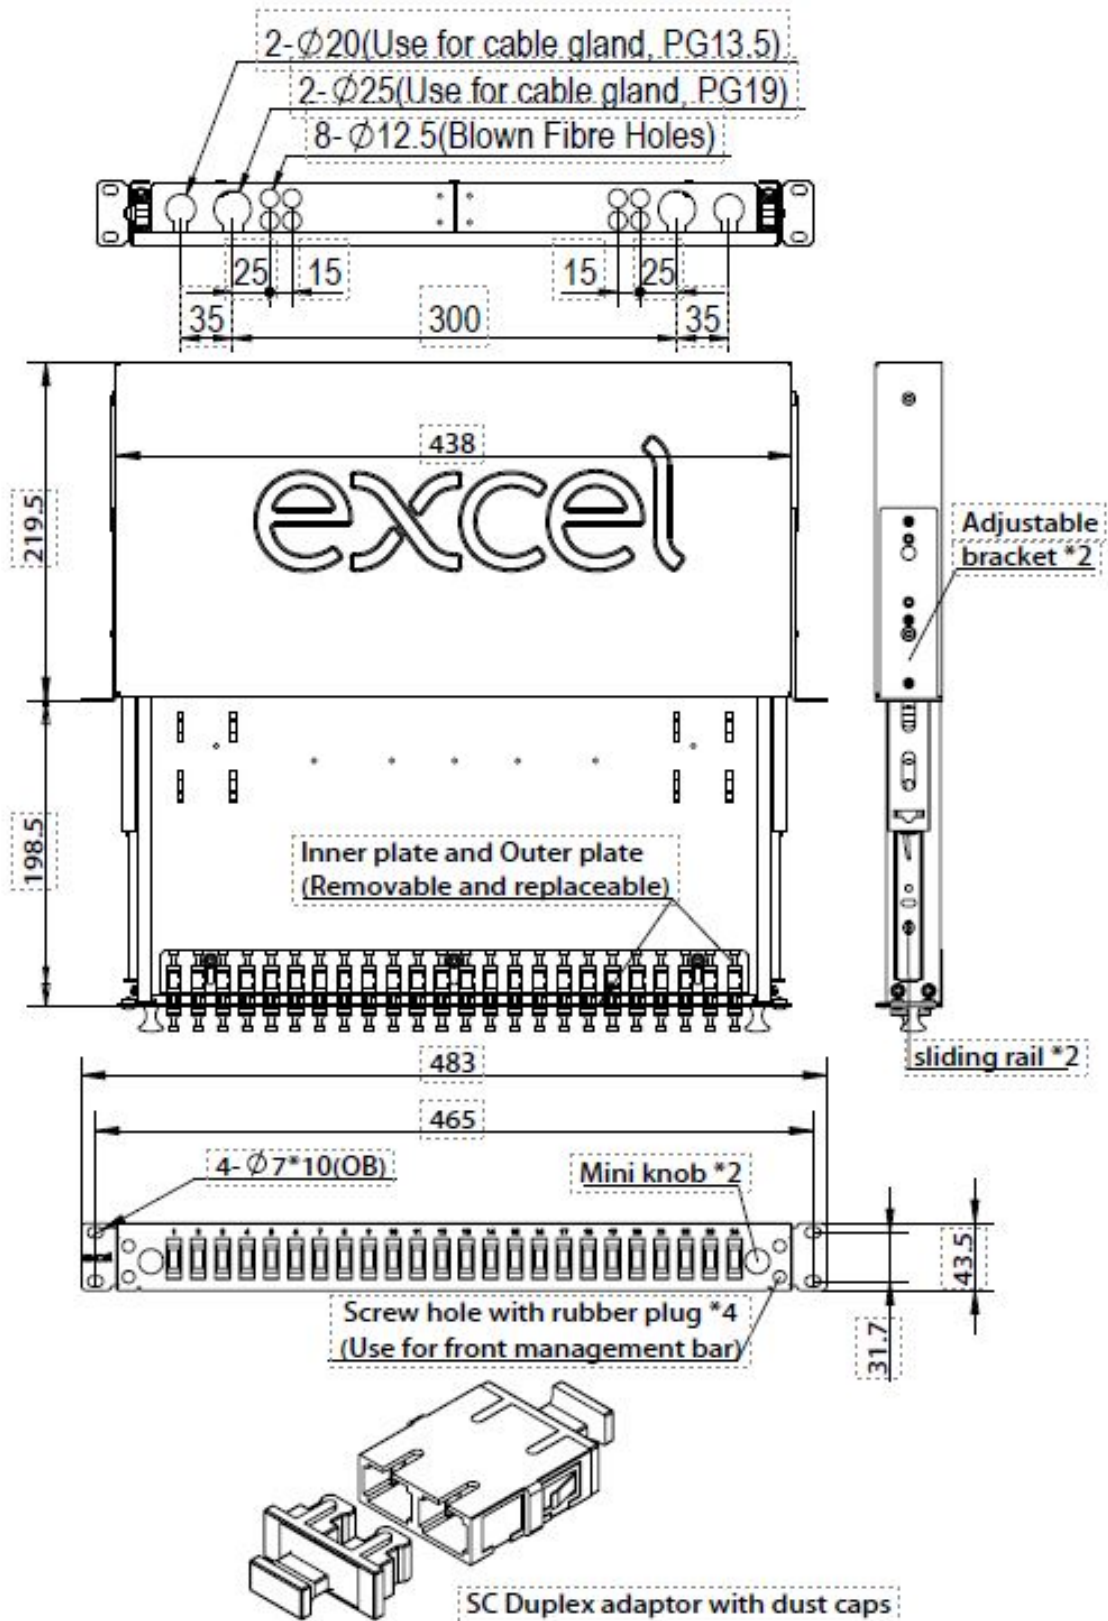

Included accessories

Accessories	Quantity
Cable Gland (PG 13.5)	1
Cable Gland(PG 19)	1
Nylon cable tie	7
Adjustable cable tie	4

Excel Enbeam 24 Way Singlemode Fibre Optic Panel
12 SC Duplex (24 Fibre) Blue

Item Code: 200-483

24 Position splice holder	1 to 3 Dependant on fibre count
Label holder (210 x 9.2 mm)	2
Mounting twist tie	4
Cage nuts and screws	1 pack

Excel Enbeam 24 Way Singlemode Fibre Optic Panel
12 SC Duplex (24 Fibre) Blue

Item Code: 200-483

Product drawings

Excel Enbeam 24 Way Singlemode Fibre Optic Panel 12 SC Duplex (24 Fibre) Blue

Item Code: 200-483

Excel Enbeam 24 Way Singlemode Fibre Optic Panel 12 SC Duplex (24 Fibre) Blue