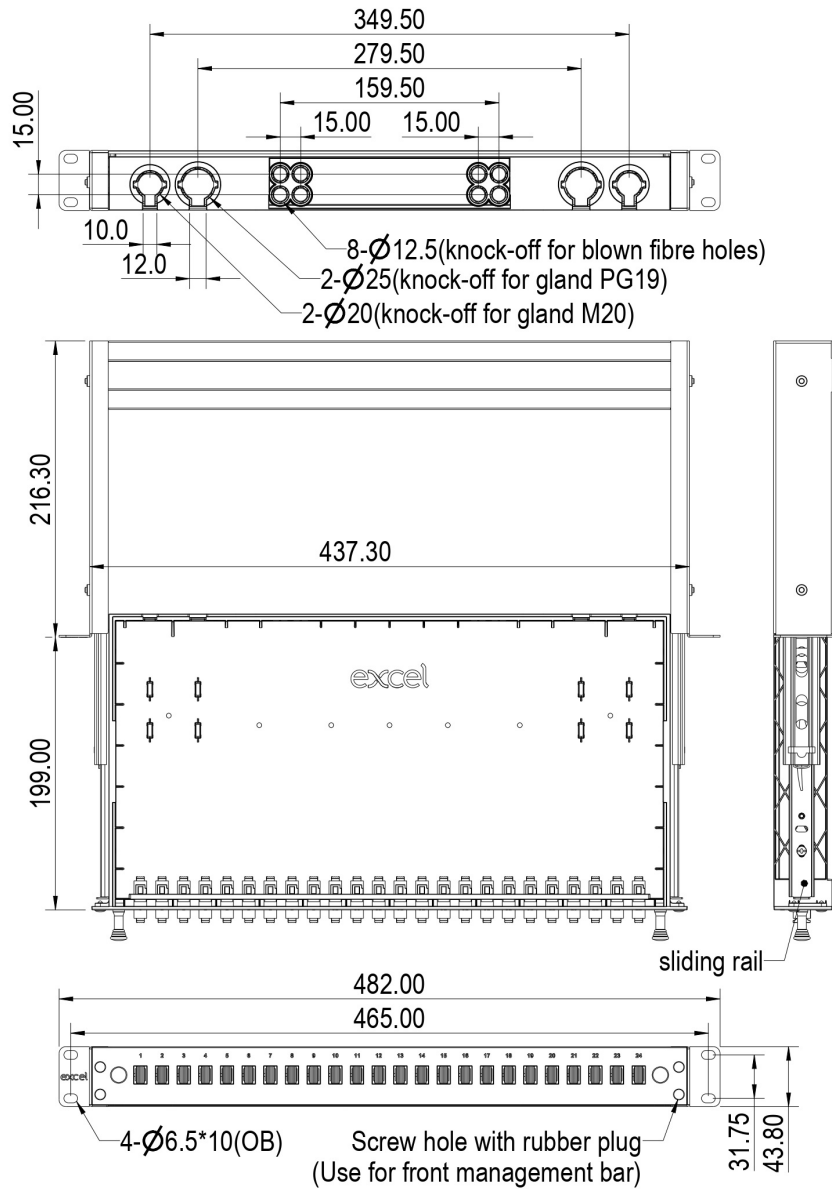

Excel Enbeam 24 Way Singlemode Fibre Optic Panel 12 SC Simplex (12 Fibre) Blue

Item Code: 200-484-PL

Included accessories

Accessories	Quantity
Cable Gland (PG 13.5)	1
Cable Gland(PG 19)	1
Nylon cable tie	7
Adjustable cable tie	4
24 Position splice holder	1 to 3 Dependant on fibre count
Label holder (210 x 9.2 mm)	2
Mounting twist tie	4
Cage nuts and screws	1 pack

Excel Enbeam 24 Way Singlemode Fibre Optic Panel 12 SC Simplex (12 Fibre) Blue

Item Code: 200-484-PL

Product drawing