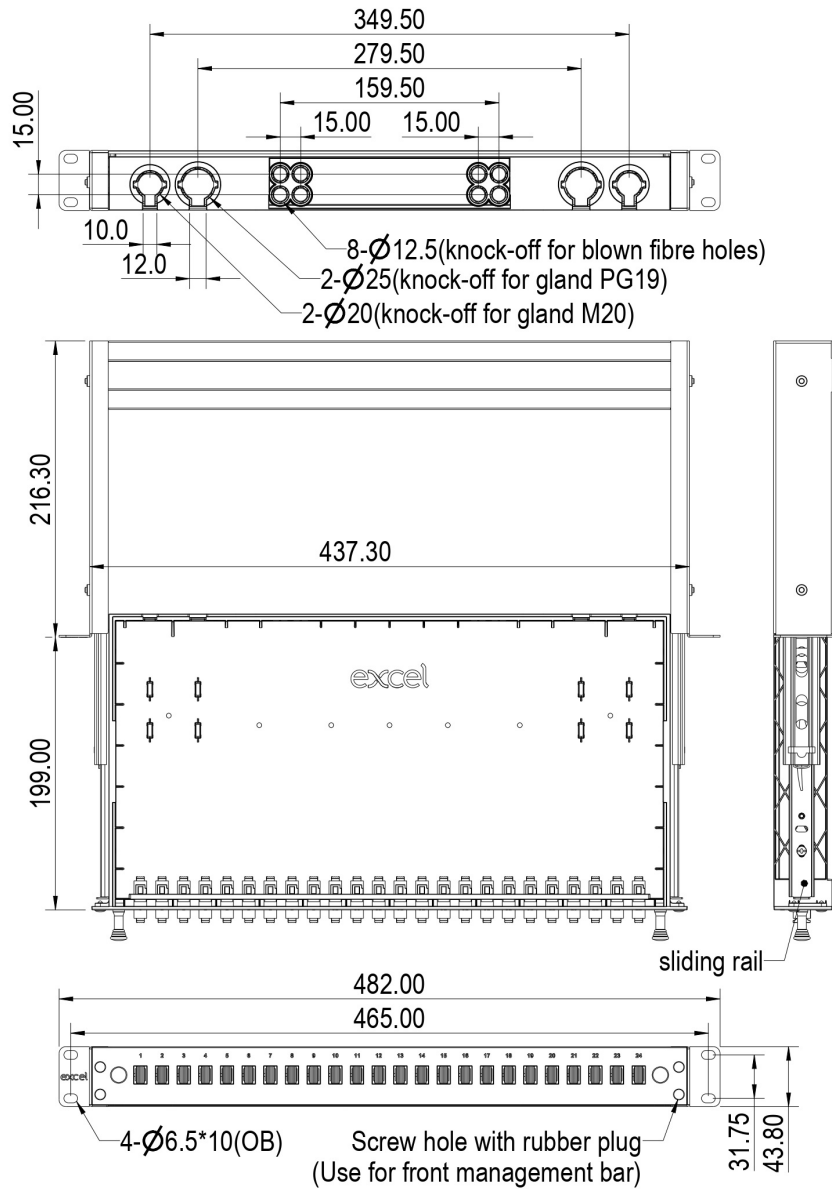

Excel Enbeam 24 Way Singlemode Fibre Optic Panel
24 SC Simplex (24 Fibre) Blue

Item Code: 200-485-PL

Included accessories

Accessories	Quantity
Cable Gland (PG 13.5)	1
Cable Gland(PG 19)	1
Nylon cable tie	7
Adjustable cable tie	4
24 Position splice holder	1 to 3 Dependant on fibre count
Label holder (210 x 9.2 mm)	2
Mounting twist tie	4
Cage nuts and screws	1 pack

Excel Enbeam 24 Way Singlemode Fibre Optic Panel 24 SC Simplex (24 Fibre) Blue

Item Code: 200-485-PL

Product drawing