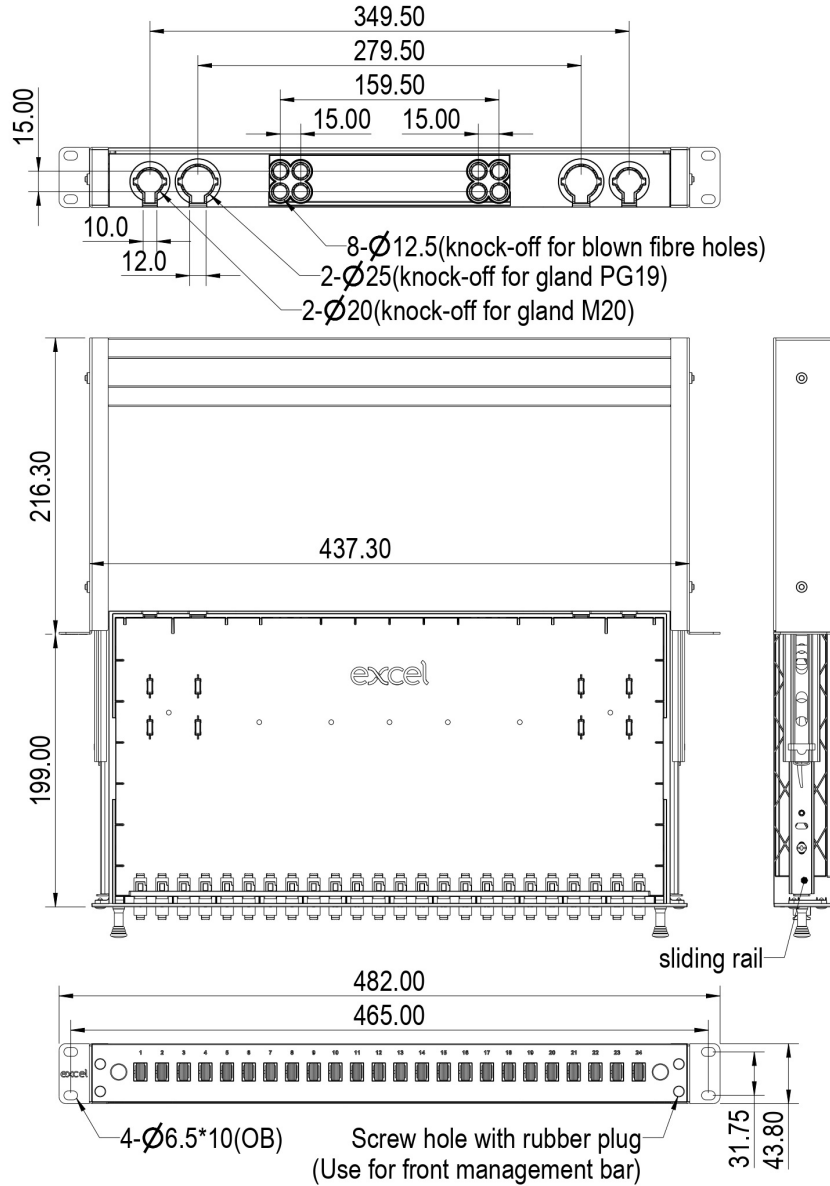

Excel Enbeam 24 Way Singlemode Fibre Optic Panel 24 SC Simplex (24 Fibre) Blue

Item Code: 200-485-PL

Included accessories

Accessories	Quantity
Cable Gland (PG 13.5)	1
Cable Gland(PG 19)	1
Nylon cable tie	7
Adjustable cable tie	4
24 Position splice holder	1 to 3 Dependant on fibre count
Label holder (210 x 9.2 mm)	2
Mounting twist tie	4
Cage nuts and screws	1 pack

Excel Enbeam 24 Way Singlemode Fibre Optic Panel 24 SC Simplex (24 Fibre) Blue

Item Code: 200-485-PL

Product drawing