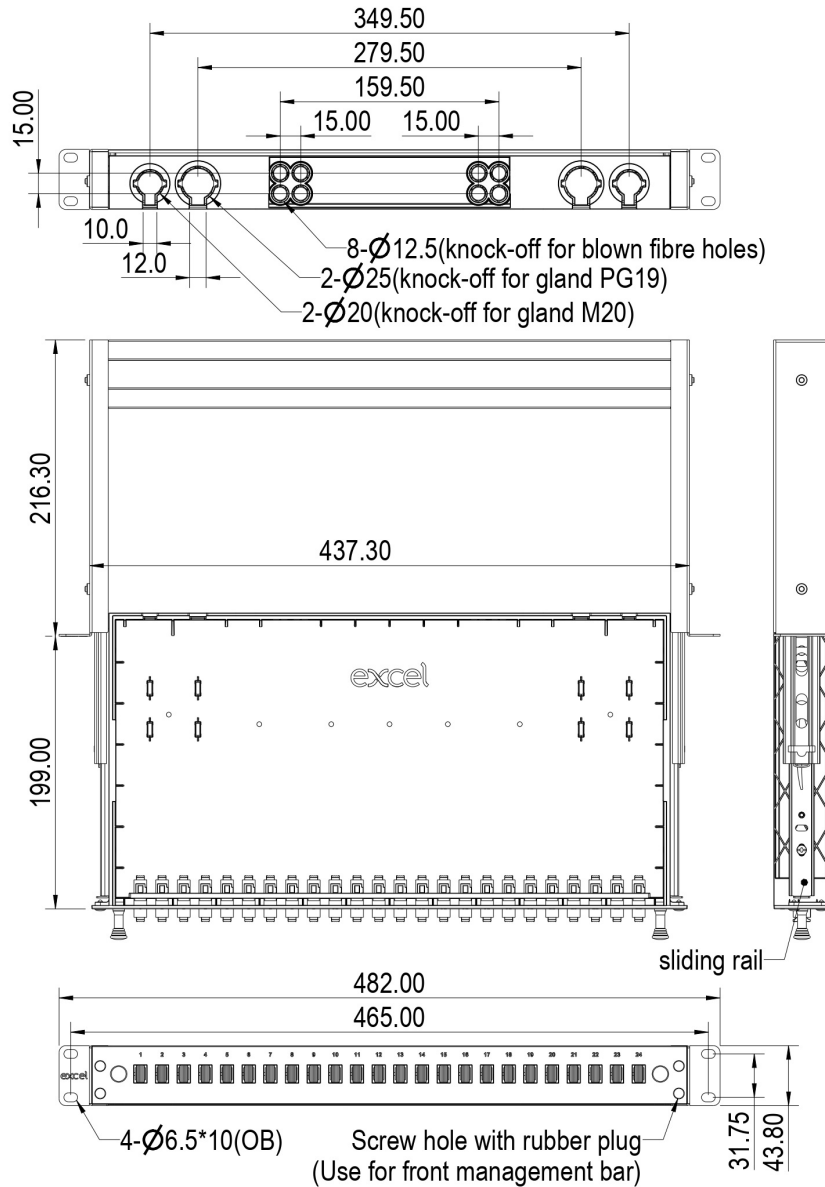

Excel Enbeam 24 Way Singlemode Fibre Optic Panel 24 SC Simplex (24 Fibre) Blue

Part Code: 200-485-PL

sales@excel-networking.com
excel-networking.com

Cable Entry 20 mm	2
Cable Entry 25 mm	2
Material	ABS and cold rolled steel
Material Thickness	1.2 mm
Material Coating	Powder coating
RoHs Compliant Adaptor	Yes
Designed in accordance with	ISO/IEC 11801, IEC60304, IEC61754, TIA/EIA 568.D

Included accessories

Accessories	Quantity
Cable Gland (PG 13.5)	1
Cable Gland (PG 19)	1
Nylon cable tie	7
Adjustable cable tie	4
24 Position splice holder	1 to 3 Dependant on fibre count
Label holder (210 x 9.2 mm)	2
Mounting twist tie	4
Cage nuts and screws	1 pack

Excel Enbeam 24 Way Singlemode Fibre Optic Panel 24 SC Simplex (24 Fibre) Blue

Part Code: 200-485-PL

sales@excel-networking.com
excel-networking.com

Product drawing