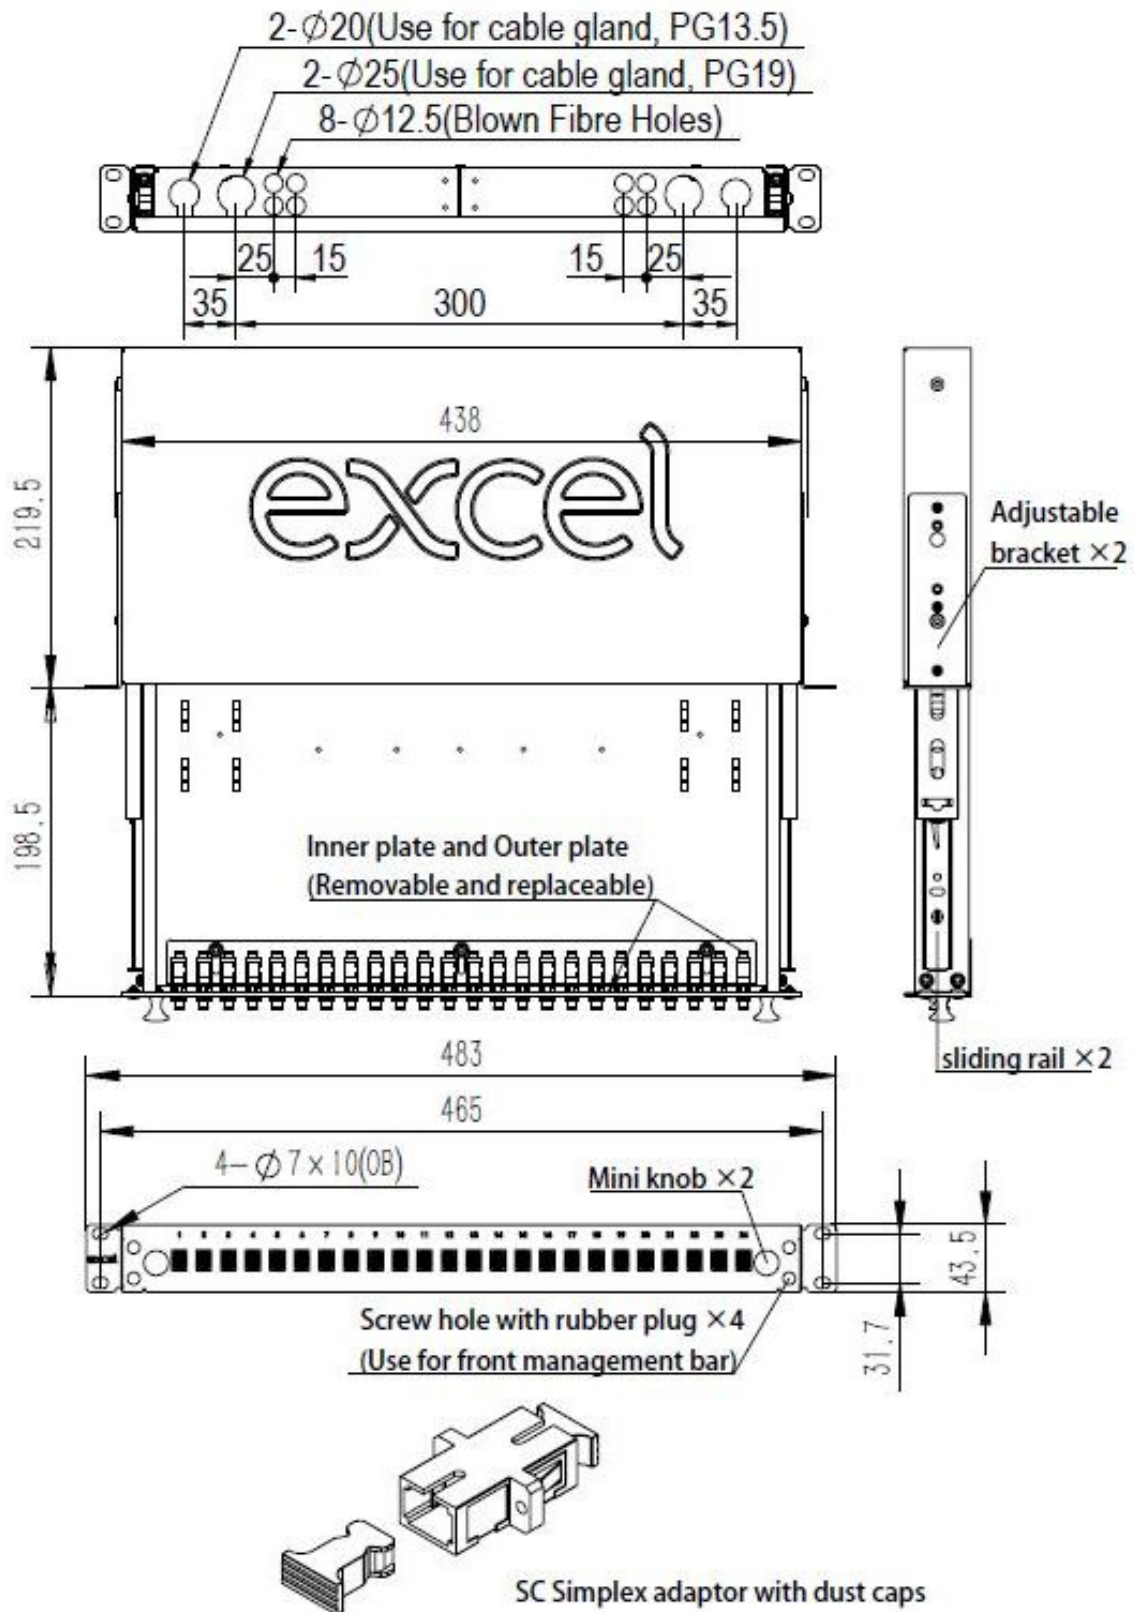

Excel Enbeam 24 Way Multimode Fibre Optic Panel
12 SC Simplex (12 Fibre) Beige

Item Code: 200-486

Product drawing

Excel Enbeam 24 Way Multimode Fibre Optic Panel 12 SC Simplex (12 Fibre) Beige

Item Code: 200-486