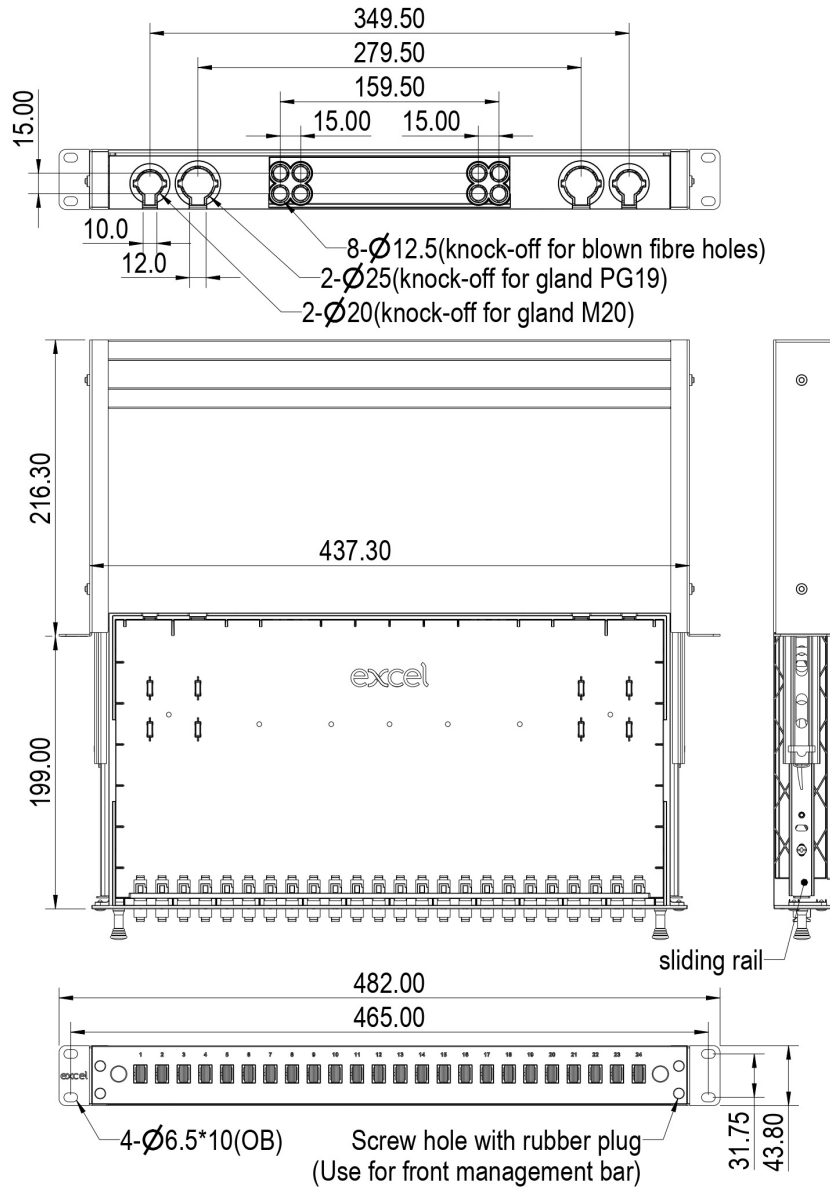

Excel Enbeam 24 Way Multimode Fibre Optic Panel 12 SC Simplex (12 Fibre) Beige

Part Code: 200-486-PL

sales@excel-networking.com
excel-networking.com

Cable Entry 20 mm	2
Cable Entry 25 mm	2
Material	ABS and cold rolled steel
Material Thickness	1.2 mm
Material Coating	Powder coating
RoHs Compliant Adaptor	Yes
Designed in accordance with	ISO/IEC 11801, IEC60304, IEC61754, TIA/EIA 568.D

Included accessories

Accessories	Quantity
Cable Gland (PG 13.5)	1
Cable Gland (PG 19)	1
Nylon cable tie	7
Adjustable cable tie	4
24 Position splice holder	1 to 3 Dependant on fibre count
Label holder (210 x 9.2 mm)	2
Mounting twist tie	4
Cage nuts and screws	1 pack

Excel Enbeam 24 Way Multimode Fibre Optic Panel 12 SC Simplex (12 Fibre) Beige

Part Code: 200-486-PL

sales@excel-networking.com
excel-networking.com

Product drawing