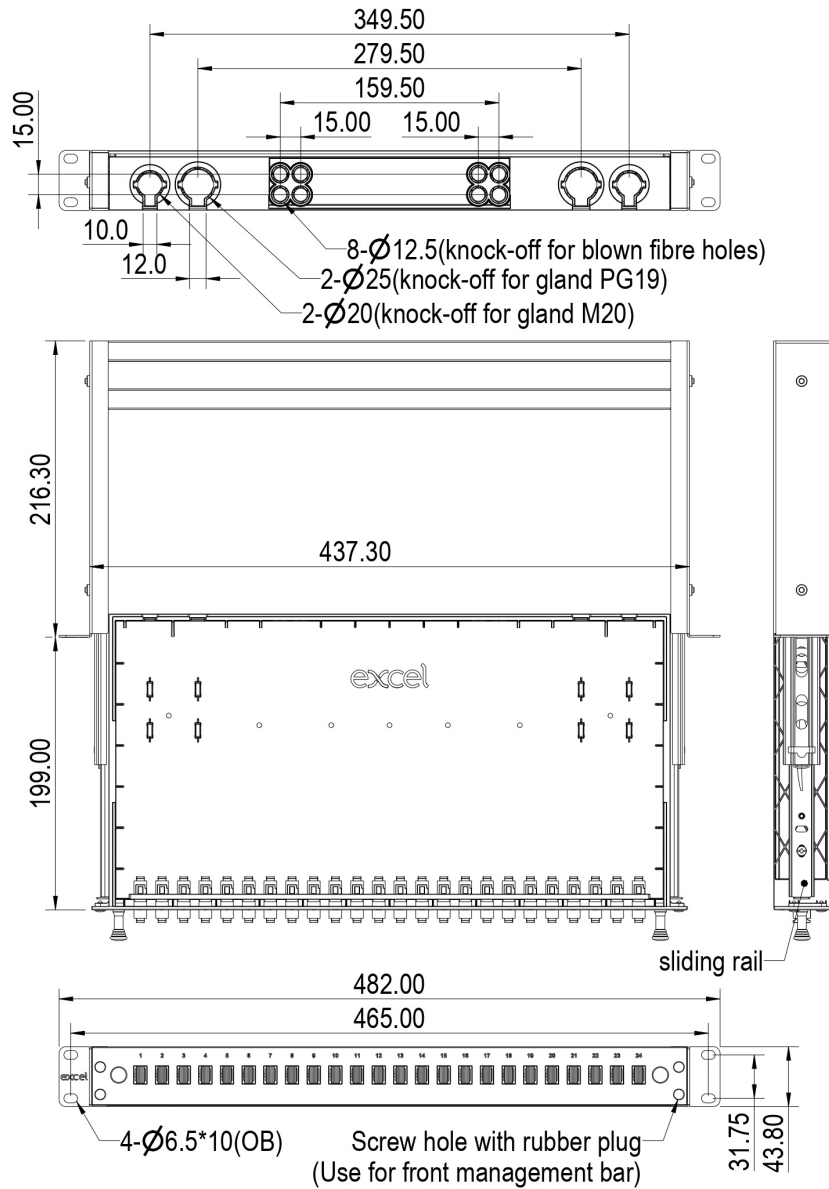

Excel Enbeam 24 Way Multimode Fibre Optic Panel 12 SC Simplex (12 Fibre) Beige

Item Code: 200-486-PL

Included accessories

Accessories	Quantity
Cable Gland (PG 13.5)	1
Cable Gland(PG 19)	1
Nylon cable tie	7
Adjustable cable tie	4
24 Position splice holder	1 to 3 Dependant on fibre count
Label holder (210 x 9.2 mm)	2
Mounting twist tie	4
Cage nuts and screws	1 pack

Excel Enbeam 24 Way Multimode Fibre Optic Panel 12 SC Simplex (12 Fibre) Beige

Item Code: 200-486-PL

Product drawing