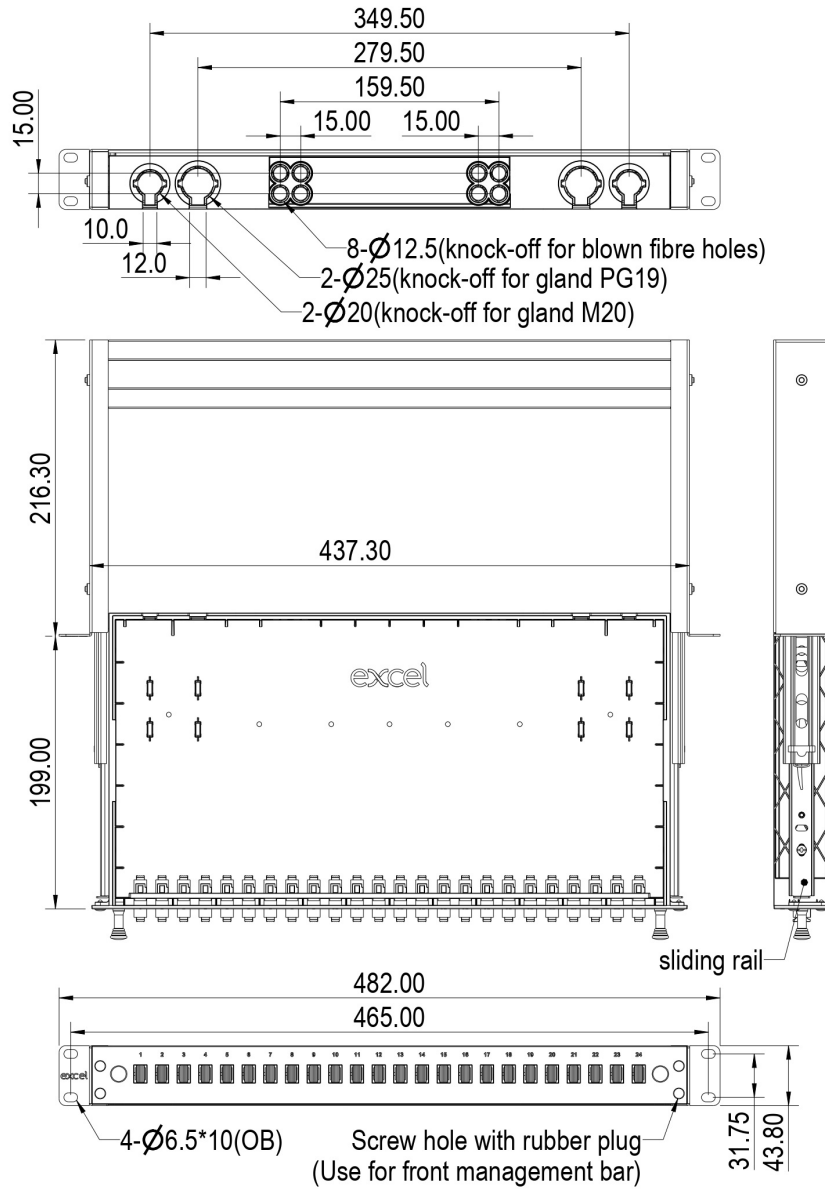

Excel Enbeam 24 Way Multimode Fibre Optic Panel 24 SC Simplex (24 Fibre) Beige

Part Code: 200-487-PL

sales@excel-networking.com
excel-networking.com

Cable Entry 20 mm	2
Cable Entry 25 mm	2
Material	ABS and cold rolled steel
Material Thickness	1.2 mm
Material Coating	Powder coating
RoHs Compliant Adaptor	Yes
Designed in accordance with	ISO/IEC 11801, IEC60304, IEC61754, TIA/EIA 568.D

Included accessories

Accessories	Quantity
Cable Gland (PG 13.5)	1
Cable Gland (PG 19)	1
Nylon cable tie	7
Adjustable cable tie	4
24 Position splice holder	1 to 3 Dependant on fibre count
Label holder (210 x 9.2 mm)	2
Mounting twist tie	4
Cage nuts and screws	1 pack

Excel Enbeam 24 Way Multimode Fibre Optic Panel 24 SC Simplex (24 Fibre) Beige

Part Code: 200-487-PL

sales@excel-networking.com
excel-networking.com

Product drawing