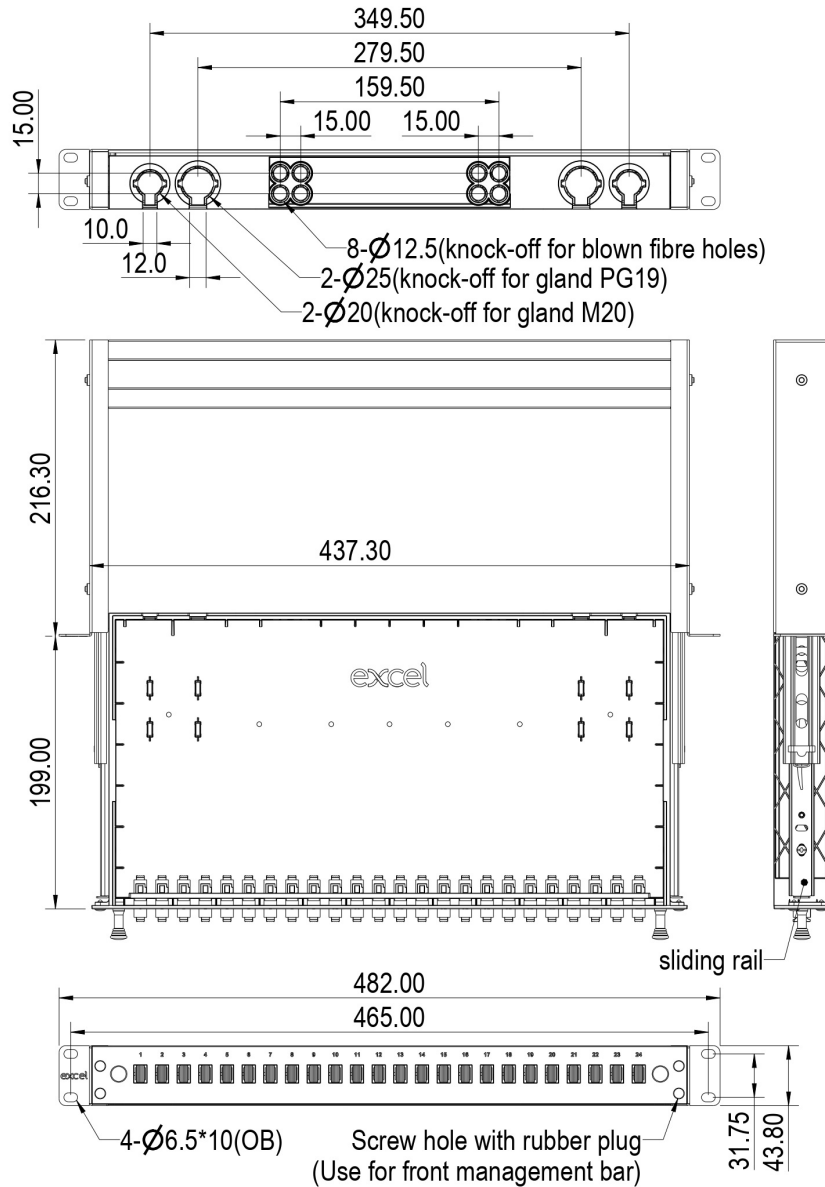

Excel Enbeam 24 Way Multimode Fibre Optic Panel 24 SC Simplex (24 Fibre) Beige

Part Code: 200-487-PL

sales@excel-networking.com
excel-networking.com

Cable Entry 20 mm	2
Cable Entry 25 mm	2
Material	ABS and cold rolled steel
Material Thickness	1.2 mm
Material Coating	Powder coating
RoHs Compliant Adaptor	Yes
Designed in accordance with	ISO/IEC 11801, IEC60304, IEC61754, TIA/EIA 568.D

Included accessories

Accessories	Quantity
Cable Gland (PG 13.5)	1
Cable Gland (PG 19)	1
Nylon cable tie	7
Adjustable cable tie	4
24 Position splice holder	1 to 3 Dependant on fibre count
Label holder (210 x 9.2 mm)	2
Mounting twist tie	4
Cage nuts and screws	1 pack

Excel Enbeam 24 Way Multimode Fibre Optic Panel 24 SC Simplex (24 Fibre) Beige

Part Code: 200-487-PL

sales@excel-networking.com
excel-networking.com

Product drawing