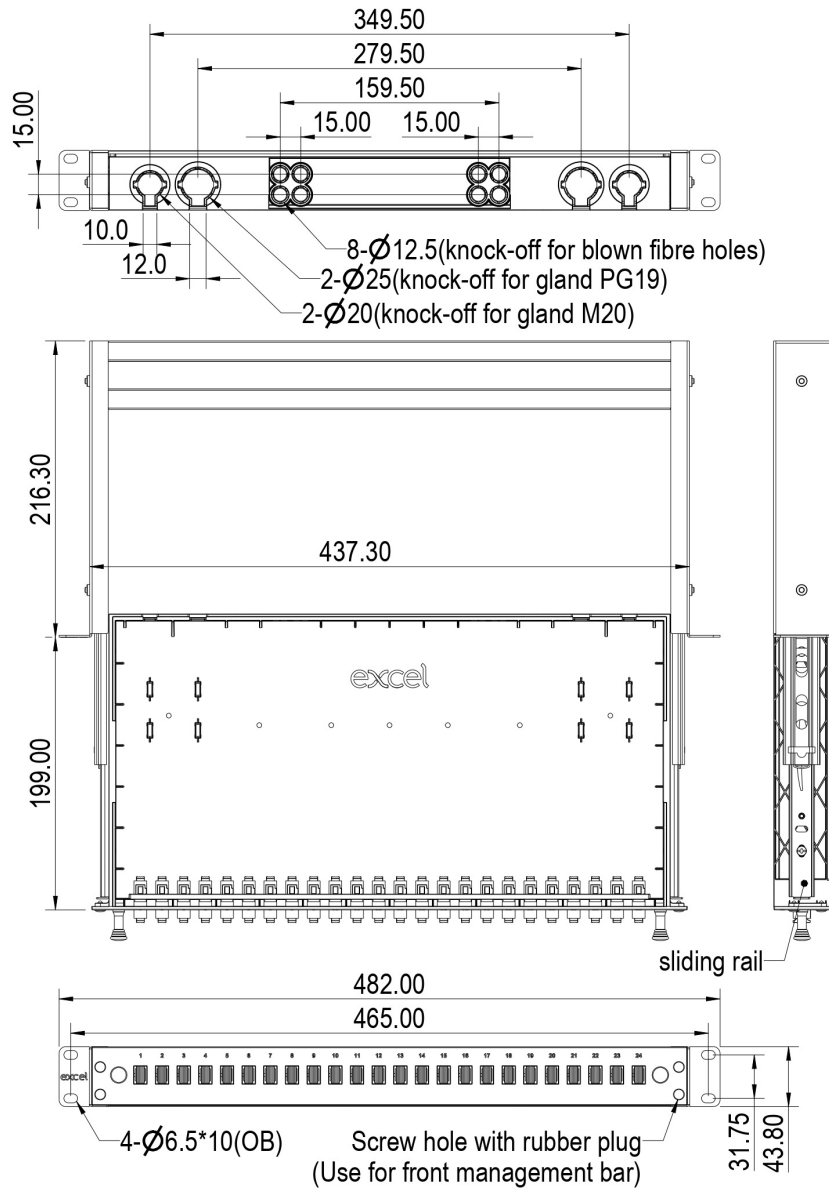

Excel Enbeam 24 Way Multimode Fibre Optic Panel 24 SC Simplex (24 Fibre) Beige

Item Code: 200-487-PL

Included accessories

Accessories	Quantity
Cable Gland (PG 13.5)	1
Cable Gland(PG 19)	1
Nylon cable tie	7
Adjustable cable tie	4
24 Position splice holder	1 to 3 Dependant on fibre count
Label holder (210 x 9.2 mm)	2
Mounting twist tie	4
Cage nuts and screws	1 pack

Excel Enbeam 24 Way Multimode Fibre Optic Panel 24 SC Simplex (24 Fibre) Beige

Item Code: 200-487-PL

Product drawing