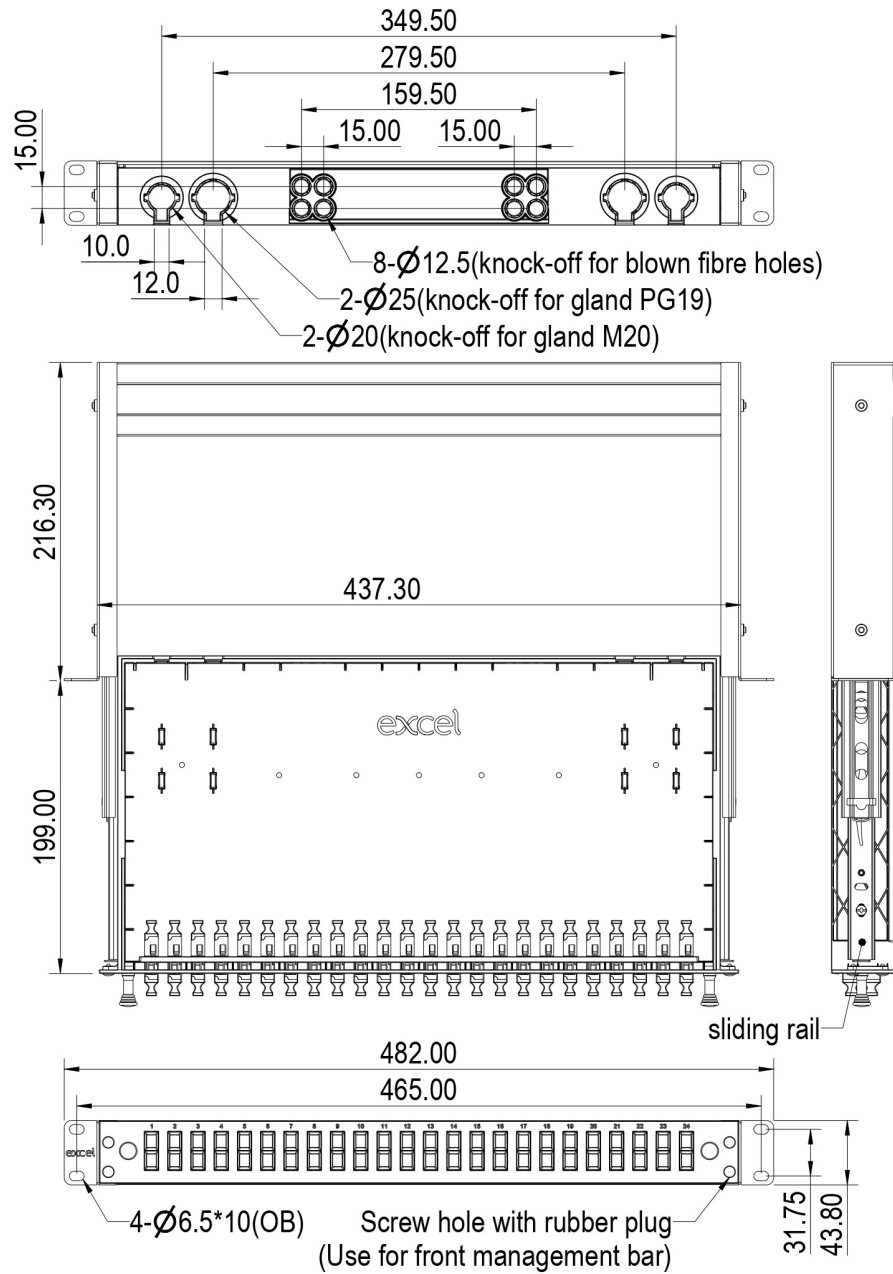

Excel Enbeam 24 Way Singlemode Fibre Optic Panel 24 LC Quad (96 Fibre) Blue

Part Code: 200-488-PL

sales@excel-networking.com
excel-networking.com