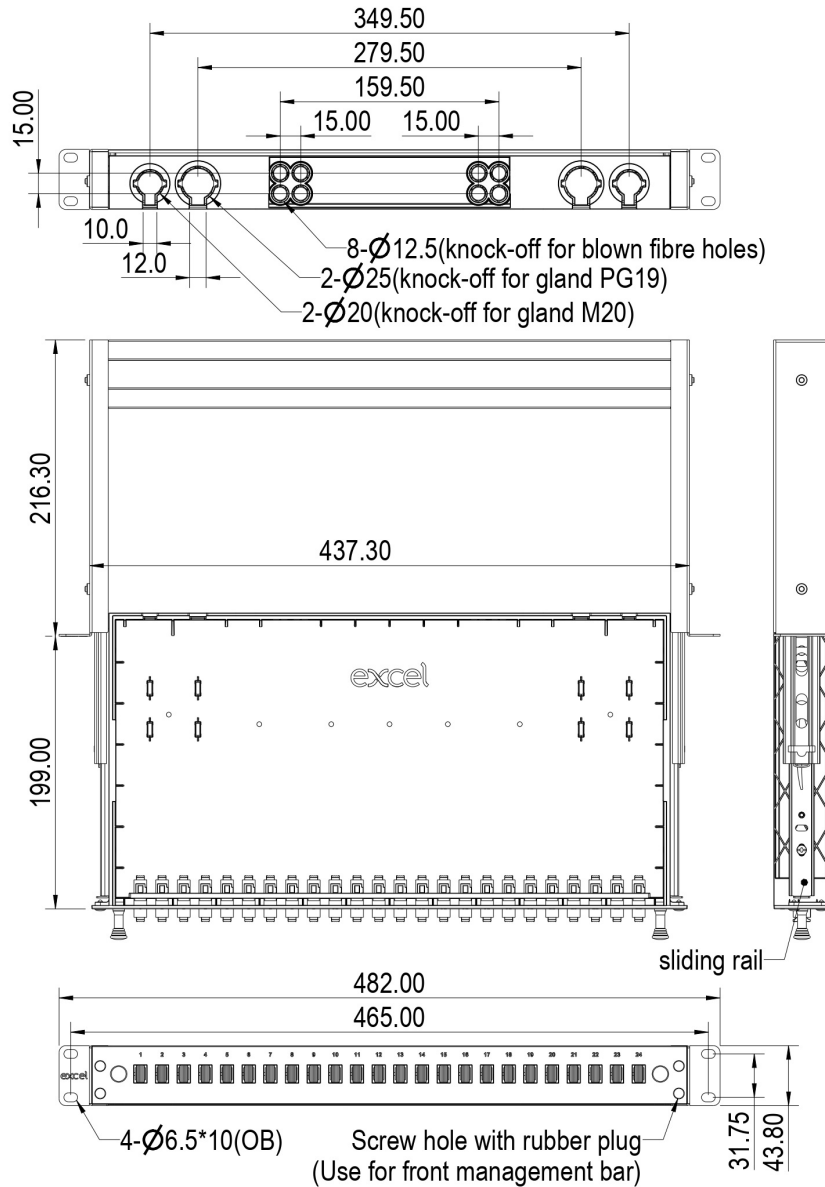

Excel Enbeam 24 Way Singlemode Fibre Optic Panel 24 SC APC Simplex (24 Fibre) Green

Part Code: 200-495-PL

sales@excel-networking.com
excel-networking.com

Cable Entry 20 mm	2
Cable Entry 25 mm	2
Material	ABS and cold rolled steel
Material Thickness	1.2 mm
Material Coating	Powder coating
RoHS Compliant Adaptor	Yes
Designed in accordance with	ISO/IEC 11801, IEC60304, IEC61754, TIA/EIA 568.D

Included accessories

Accessories	Quantity
Cable Gland (PG 13.5)	1
Cable Gland (PG 19)	1
Nylon cable tie	7
Adjustable cable tie	4
24 Position splice holder	1 to 3 Dependant on fibre count
Label holder (210 x 9.2 mm)	2
Mounting twist tie	4
Cage nuts and screws	1 pack

Excel Enbeam 24 Way Singlemode Fibre Optic Panel 24 SC APC Simplex (24 Fibre) Green

Part Code: 200-495-PL

sales@excel-networking.com
excel-networking.com

Product drawing