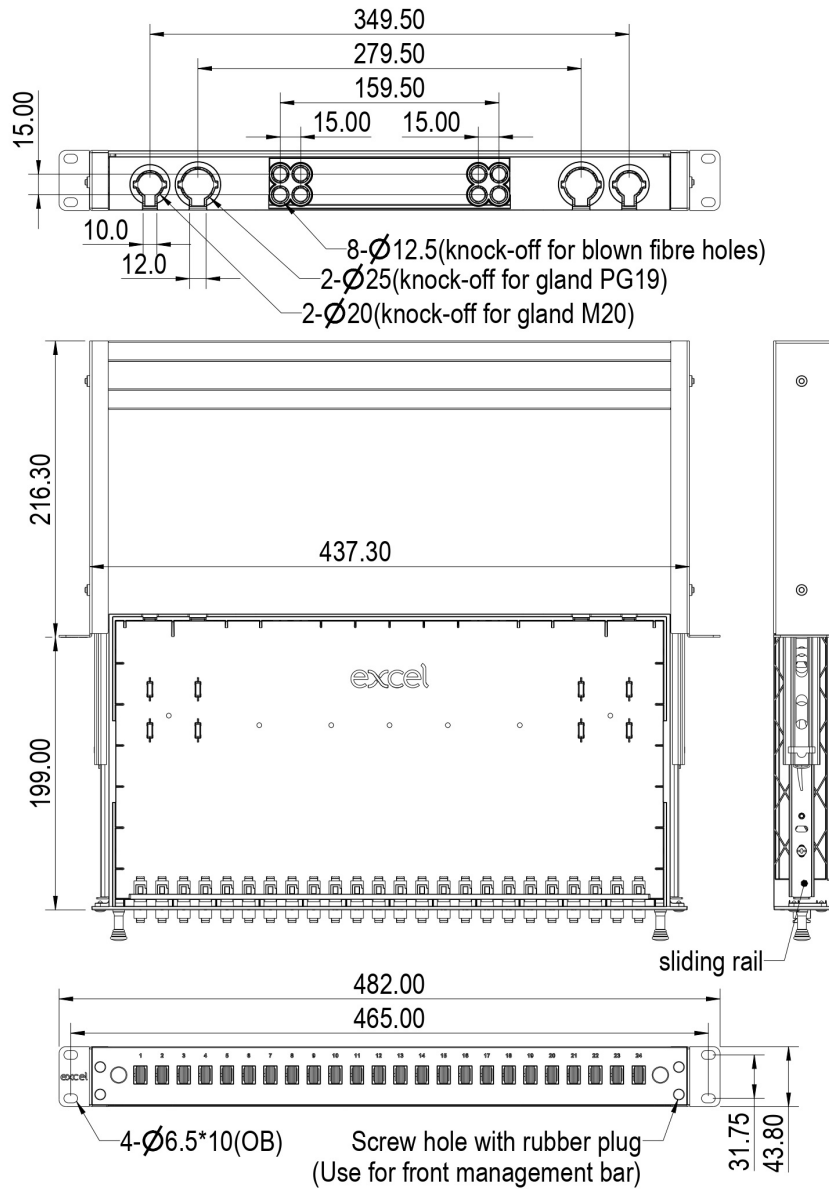

Excel Enbeam 24 Way Singlemode Fibre Optic Panel 24 SC APC Simplex (24 Fibre) Green

Item Code: 200-495-PL

Included accessories

Accessories	Quantity
Cable Gland (PG 13.5)	1
Cable Gland(PG 19)	1
Nylon cable tie	7
Adjustable cable tie	4
24 Position splice holder	1 to 3 Dependant on fibre count
Label holder (210 x 9.2 mm)	2
Mounting twist tie	4
Cage nuts and screws	1 pack

Excel Enbeam 24 Way Singlemode Fibre Optic Panel 24 SC APC Simplex (24 Fibre) Green

Item Code: 200-495-PL

Product drawing