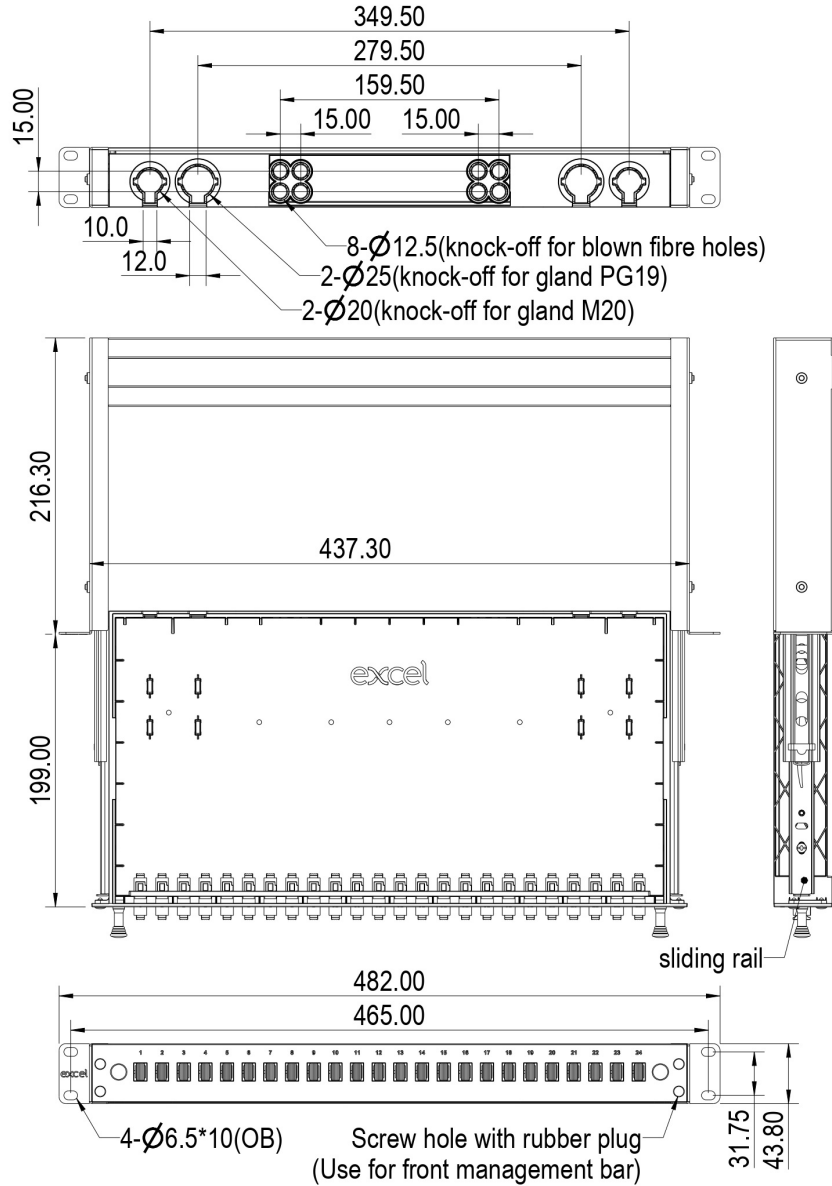

Excel Enbeam 24 Way Singlemode Fibre Optic Panel 24 SC APC Simplex (24 Fibre) Green

Item Code: 200-495-PL

Included accessories

Accessories	Quantity
Cable Gland (PG 13.5)	1
Cable Gland(PG 19)	1
Nylon cable tie	7
Adjustable cable tie	4
24 Position splice holder	1 to 3 Dependant on fibre count
Label holder (210 x 9.2 mm)	2
Mounting twist tie	4
Cage nuts and screws	1 pack

Excel Enbeam 24 Way Singlemode Fibre Optic Panel 24 SC APC Simplex (24 Fibre) Green

Item Code: 200-495-PL

Product drawing