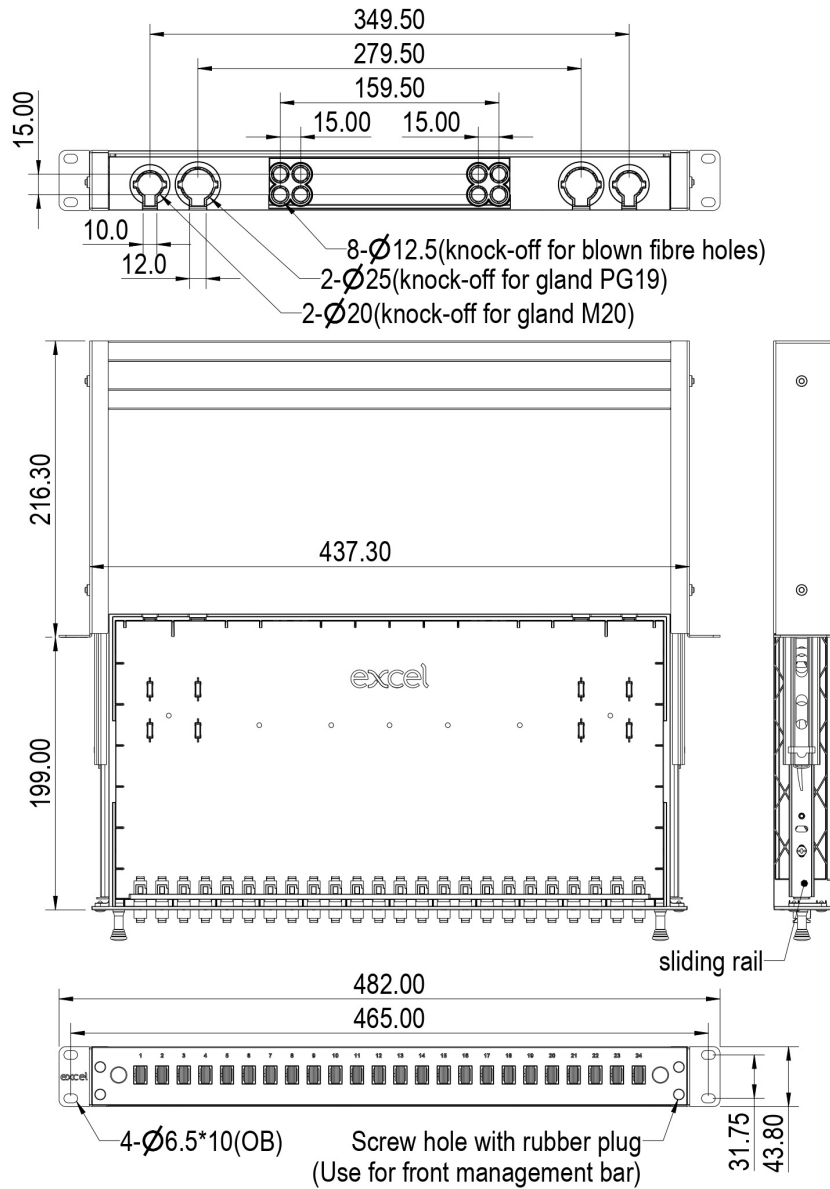

Excel Enbeam 24 Way Singlemode Fibre Optic Panel 24 SC APC Simplex (24 Fibre) Green

Item Code: 200-495-PL

Included accessories

Accessories	Quantity
Cable Gland (PG 13.5)	1
Cable Gland(PG 19)	1
Nylon cable tie	7
Adjustable cable tie	4
24 Position splice holder	1 to 3 Dependant on fibre count
Label holder (210 x 9.2 mm)	2
Mounting twist tie	4
Cage nuts and screws	1 pack

Excel Enbeam 24 Way Singlemode Fibre Optic Panel 24 SC APC Simplex (24 Fibre) Green

Item Code: 200-495-PL

Product drawing