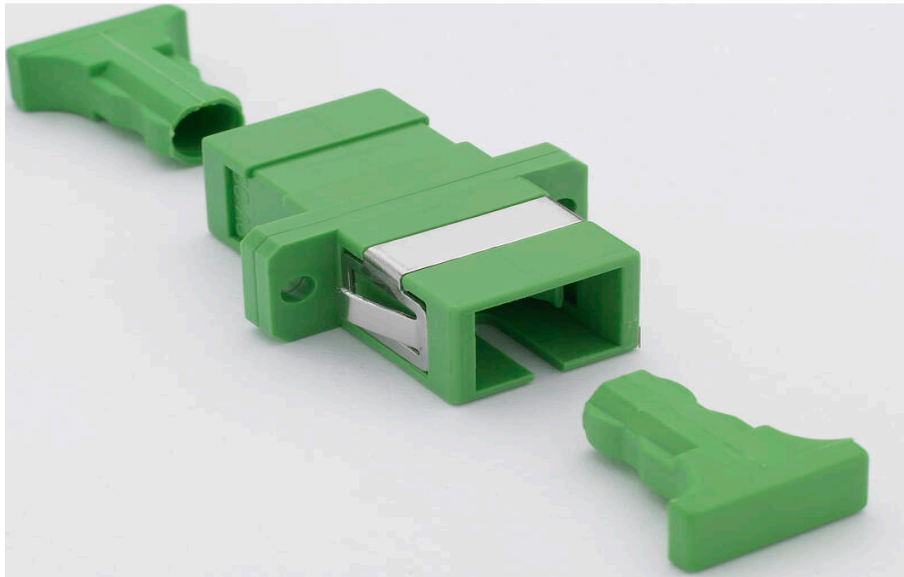

# Excel Enbeam SC/APC Simplex OS2 Singlemode Adaptor Green (6-Pack)

Part Code: 200-566-06

sales@excel-networking.com  
excel-networking.com

CIBSE TM65 Embodied Carbon: 0.161 kg CO2e

## Main Features

- / 25 Year system warranty
- / Available in Singlemode & Multimode
- / Dust caps included
- / SC, LC versions
- / CIBSE TM65 Embodied Carbon: 0.161 kg CO2e

## Product Overview

Excel Enbeam fibre optic adaptors have been designed to present a range of optic fibre connectors. The adaptors are constructed to allow fitting in the bulkheads with screws. The housings are manufactured from a range of plastics and metals selected to provide the optimum performance.

# Excel Enbeam SC/APC Simplex OS2 Singlemode Adaptor Green (6-Pack)

Part Code: 200-566-06

sales@excel-networking.com  
excel-networking.com

Suitable for type of fibre	Single mode
Type of connector connection 1	SC
Type of connector connection 2	SC
Material housing	Plastic
Type of fastening	Screw
Colour	Green
APC-type	yes