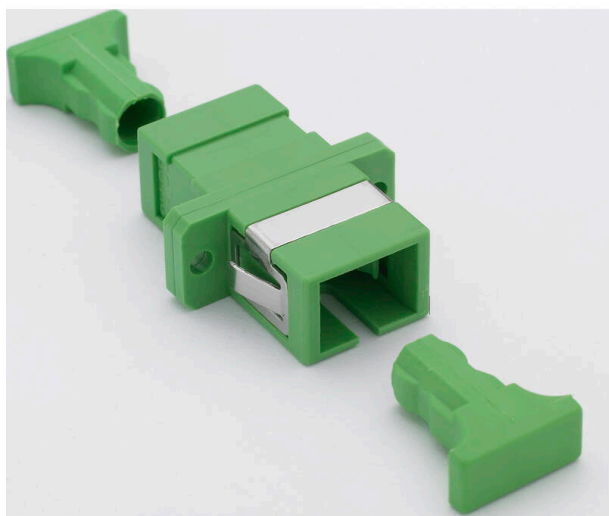

Excel Enbeam SC/APC Simplex OS2 Singlemode Adaptor Green (6-Pack)

Item Code: 200-566-06

excel
without compromise.

✕ 25 Year system warranty

✕ Available in Singlemode & Multimode

✕ Dust caps included

✕ SC, LC versions

✕ CIBSE TM65 Embodied Carbon: 0.161 kg CO2e

Product Overview

Excel Enbeam fibre optic adaptors have been designed to present a range of optic fibre connectors. The adaptors are constructed to allow fitting in the bulkheads with screws. The housings are manufactured from a range of plastics and metals selected to provide the optimum performance.

Product Specifications

Feature	Values
Suitable for type of fibre	Single mode
Type of connector connection 1	SC
Type of connector connection 2	SC
Material housing	Plastic
Type of fastening	Screw
Colour	Green
APC-type	yes

Additional specifications

Features	Values
Insertion Loss	< 0.2 dB
Durability (500 Mating)	0.2 dB Max Increase
Operating Temperature	-40°C to +80°C
Retention Force	200 - 600 grams

Excel Enbeam SC/APC Simplex OS2 Singlemode Adaptor Green (6-Pack)