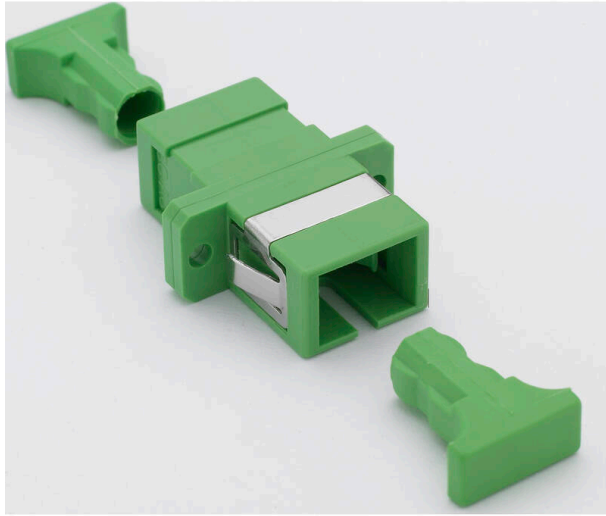

Excel Enbeam SC/APC Simplex OS2 Singlemode Adaptor Green (6-Pack)

Item Code: 200-566-06

25 Year system warranty

Available in Singlemode & Multimode

Dust caps included

SC, LC versions

CIBSE TM65 Embodied Carbon: 0.161 kg CO2e

Product Overview

Excel Enbeam fibre optic adaptors have been designed to present a range of optic fibre connectors. The adaptors are constructed to allow fitting in the bulkheads with screws. The housings are manufactured from a range of plastics and metals selected to provide the optimum performance.

Product Specifications

Feature	Values
Suitable for type of fibre	Single mode
Type of connector connection 1	SC
Type of connector connection 2	SC
Material housing	Plastic
Type of fastening	Screw
Colour	Green
APC-type	yes

Excel Enbeam SC/APC Simplex OS2 Singlemode Adaptor Green (6-Pack)

Item Code: 200-566-06

Additional specifications

Features	Values
Insertion Loss	< 0.2 dB
Durability (500 Mating)	0.2 dB Max Increase
Operating Temperature	-40°C to +80°C
Retention Force	200 – 600 grams