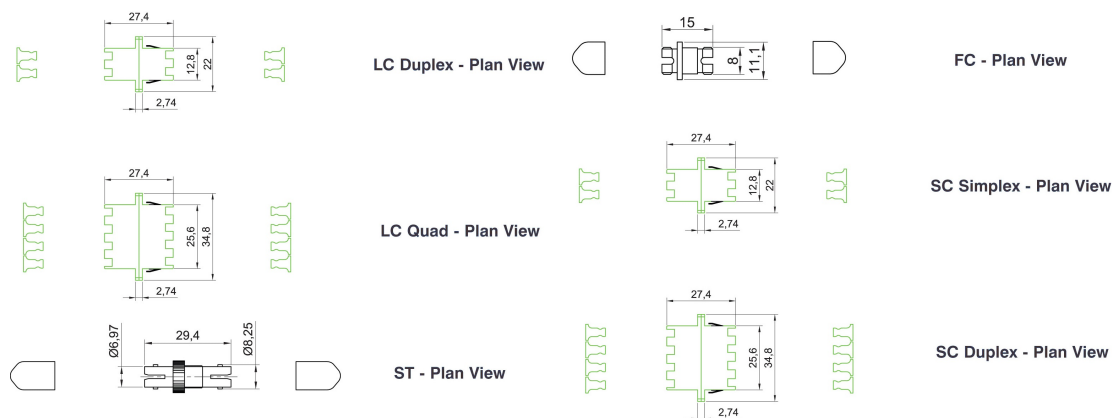

Excel Enbeam SC/APC Simplex OS2 Singlemode Adaptor Green (6-Pack)

Item Code: 200-566-06

Product drawings

Standards

Applicable standard	Detail
IEC 61300-2-22	Fibre optic interconnecting devices and passive components - Basic test and measurement procedures Change of temperature
IEC 61300-3-4:2012	Fibre optic interconnecting devices and passive components - Basic test and measurement procedures Attenuation
IEC 61300-2-2	Fibre optic interconnecting devices and passive components - Basic test and measurement procedures Mating durability
IEC 61754-4:2013	Fibre optic interconnecting devices and passive components - Fibre optic connector interfaces - Part 4: Type SC connector family

Part Number Table

Part Number	Description
200-365-06	Excel Enbeam SC Duplex OM1/OM2 Multimode Adaptor Beige (6-Pack)
200-366-06	Excel Enbeam SC Duplex OS2 Singlemode Adaptor Blue (6-Pack)
200-566-06	Excel Enbeam SC/APC Simplex OS2 Singlemode Adaptor Green (6-Pack)
200-570-06	Excel Enbeam SC Simplex OM1/OM2 Multimode Adaptor Beige (6-Pack)
200-571-06	Excel Enbeam SC Simplex OS2 Singlemode Adaptor Blue (6-Pack)
201-130-06	Excel Enbeam SC Simplex OM4 Multimode Adaptor Violet (6-Pack)