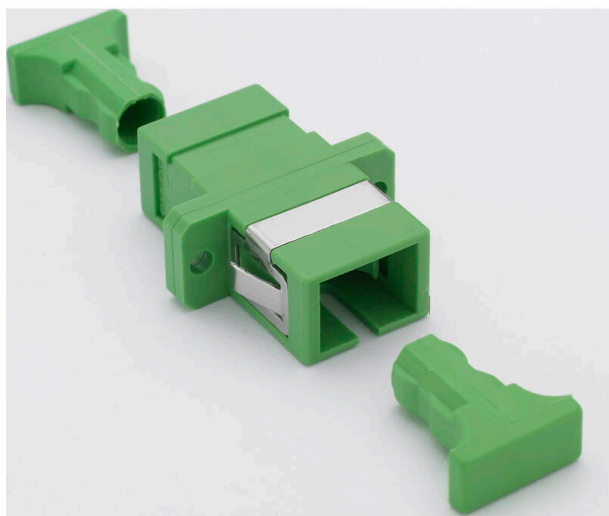

Excel Enbeam SC/APC Simplex OS2 Singlemode Adaptor Green (6-Pack)

Item Code: 200-566-06

excel
without compromise.

25 Year system warranty

Available in Singlemode & Multimode

Dust caps included

SC, LC versions

CIBSE TM65 Embodied Carbon: 0.161 kg CO2e

Product Overview

Excel Enbeam fibre optic adaptors have been designed to present a range of optic fibre connectors. The adaptors are constructed to allow fitting in the bulkheads with screws. The housings are manufactured from a range of plastics and metals selected to provide the optimum performance.

Product Specifications

Feature	Values
Suitable for type of fibre	Single mode
Type of connector connection 1	SC
Type of connector connection 2	SC
Material housing	Plastic
Type of fastening	Screw
Colour	Green
APC-type	yes

Excel Enbeam SC/APC Simplex OS2 Singlemode Adaptor Green (6-Pack)

Item Code: 200-566-06

Additional specifications

Features	Values
Insertion Loss	< 0.2 dB
Durability (500 Mating)	0.2 dB Max Increase
Operating Temperature	-40°C to +80°C
Retention Force	200 – 600 grams