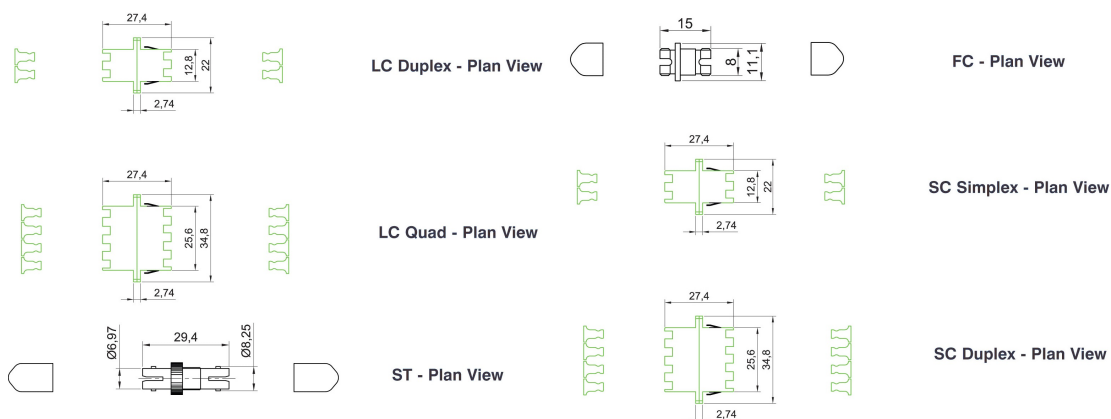

Excel Enbeam SC/APC Simplex OS2 Singlemode Adaptor Green (6-Pack)

Item Code: 200-566-06

Additional specifications

Features	Values
Insertion Loss	< 0.2 dB
Durability (500 Mating)	0.2 dB Max Increase
Operating Temperature	-40°C to +80°C
Retention Force	200 – 600 grams

Product drawings

Standards

Applicable standard	Detail
IEC 61300-2-22	Fibre optic interconnecting devices and passive components - Basic test and measurement procedures Change of temperature
IEC 61300-3-4:2012	Fibre optic interconnecting devices and passive components - Basic test and measurement procedures Attenuation
IEC 61300-2-2	Fibre optic interconnecting devices and passive components - Basic test and measurement procedures Mating durability
IEC 61754-4:2013	Fibre optic interconnecting devices and passive components - Fibre optic connector interfaces - Part 4: Type SC connector family