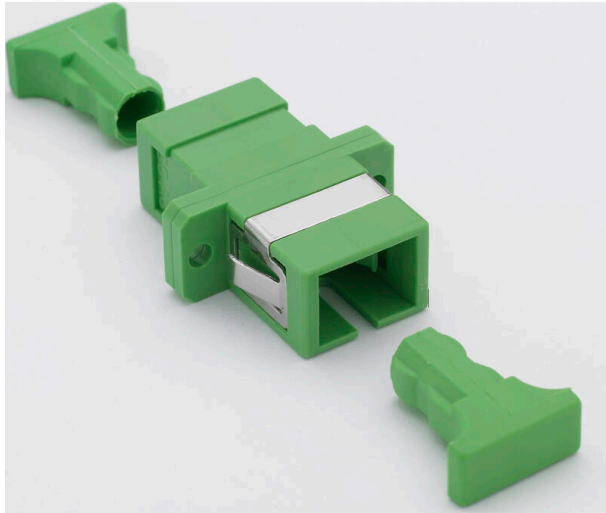

Excel Enbeam SC/APC Simplex OS2 Singlemode Adaptor Green (6-Pack)

Item Code: 200-566-06

✕ 25 Year system warranty

✕ Available in Singlemode & Multimode

✕ Dust caps included

✕ SC, LC versions

✕ CIBSE TM65 Embodied Carbon: 0.161 kg CO2e

Product Overview

Excel Enbeam fibre optic adaptors have been designed to present a range of optic fibre connectors. The adaptors are constructed to allow fitting in the bulkheads with screws. The housings are manufactured from a range of plastics and metals selected to provide the optimum performance.

Product Specifications

Feature	Values
Suitable for type of fibre	Single mode
Type of connector connection 1	SC
Type of connector connection 2	SC
Material housing	Plastic
Type of fastening	Screw
Colour	Green
APC-type	yes

Additional specifications

Features	Values
Insertion Loss	< 0.2 dB
Durability (500 Mating)	0.2 dB Max Increase
Operating Temperature	-40°C to +80°C
Retention Force	200 - 600 grams

Excel Enbeam SC/APC Simplex OS2 Singlemode Adaptor Green (6-Pack)