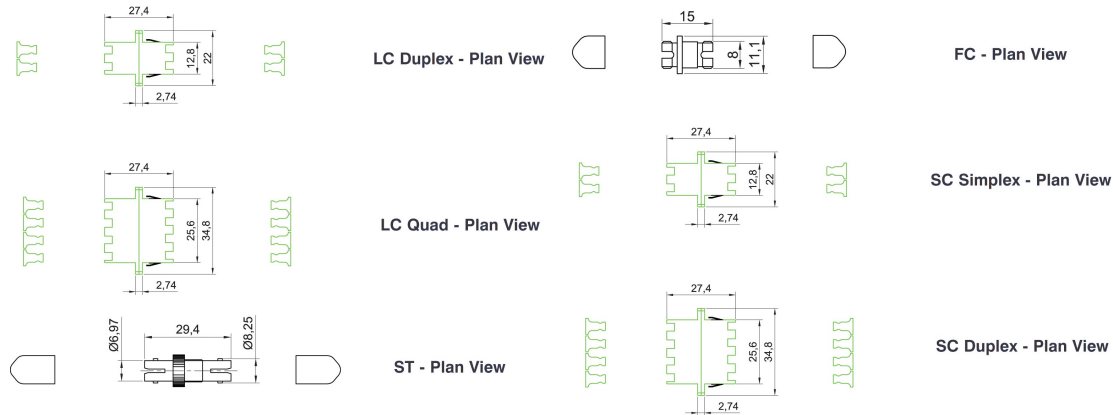

Additional specifications

Features	Values
Insertion Loss	< 0.2 dB
Durability (500 Mating)	0.2 dB Max Increase
Operating Temperature	-40°C to +80°C
Retention Force	200 - 600 grams

Excel Enbeam SC/APC Simplex OS2 Singlemode Adaptor Green (6-Pack)

Item Code: 200-566-06

Product drawings

Standards

Applicable standard	Detail
IEC 61300-2-22	Fibre optic interconnecting devices and passive components - Basic test and measurement procedures Change of temperature
IEC 61300-3-4:2012	Fibre optic interconnecting devices and passive components - Basic test and measurement procedures Attenuation
IEC 61300-2-2	Fibre optic interconnecting devices and passive components - Basic test and measurement procedures Mating durability
IEC 61754-4:2013	Fibre optic interconnecting devices and passive components - Fibre optic connector interfaces - Part 4: Type SC connector family