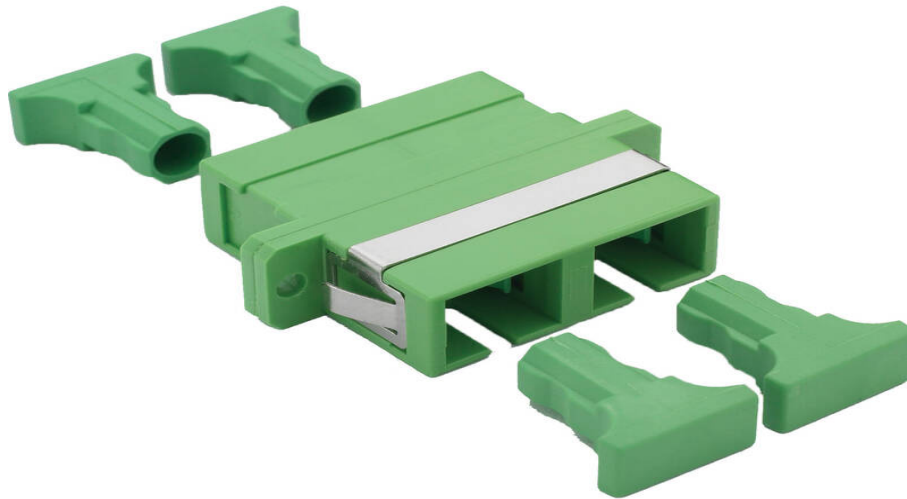

Excel Enbeam SC/APC Duplex OS2 Singlemode Adaptor Green (6-Pack)

Part Code: 200-567-06

sales@excel-networking.com
excel-networking.com

CIBSE TM65 Embodied Carbon: 0.288 kg CO2e

Main Features

- / 25 Year system warranty
- / Available in Singlemode & Multimode
- / Dust caps included
- / SC, LC versions
- / CIBSE TM65 Embodied Carbon: 0.288 kg CO2e

Product Overview

Excel Enbeam fibre optic adaptors have been designed to present a range of optic fibre connectors. The adaptors are constructed to allow fitting in the bulkheads with screws. The housings are manufactured from a range of plastics and metals selected to provide the optimum performance.

Product Specifications

Feature	Values
---------	--------

Excel Enbeam SC/APC Duplex OS2 Singlemode Adaptor Green (6-Pack)

Part Code: 200-567-06

sales@excel-networking.com
excel-networking.com

Suitable for type of fibre	Single mode
Type of connector connection 1	SC duplex
Type of connector connection 2	SC duplex
Material housing	Plastic
Type of fastening	Screw
Colour	Green
APC-type	yes

Excel Enbeam SC/APC Duplex OS2 Singlemode Adaptor Green (6-Pack)

Part Code: 200-567-06

sales@excel-networking.com
excel-networking.com

components - Basic test and measurement procedures
Mating durability