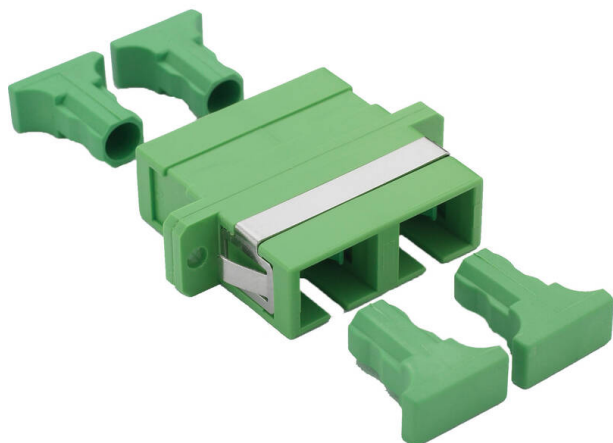

Excel Enbeam SC/APC Duplex OS2 Singlemode Adaptor Green (6-Pack)

Item Code: 200-567-06

excel
without compromise.

25 Year system warranty

Available in Singlemode & Multimode

Dust caps included

SC, LC versions

CIBSE TM65 Embodied Carbon: 0.288 kg CO2e

Product Overview

Excel Enbeam fibre optic adaptors have been designed to present a range of optic fibre connectors. The adaptors are constructed to allow fitting in the bulkheads with screws. The housings are manufactured from a range of plastics and metals selected to provide the optimum performance.

Product Specifications

Feature	Values
Suitable for type of fibre	Single mode
Type of connector connection 1	SC duplex
Type of connector connection 2	SC duplex
Material housing	Plastic
Type of fastening	Screw
Colour	Green
APC-type	yes

Excel Enbeam SC/APC Duplex OS2 Singlemode Adaptor Green (6-Pack)

Item Code: 200-567-06

Additional specifications

Features	Values
Insertion Loss	< 0.2 dB
Durability (500 Mating)	0.2 dB Max Increase
Operating Temperature	-40°C to +80°C
Retention Force	200 – 600 grams