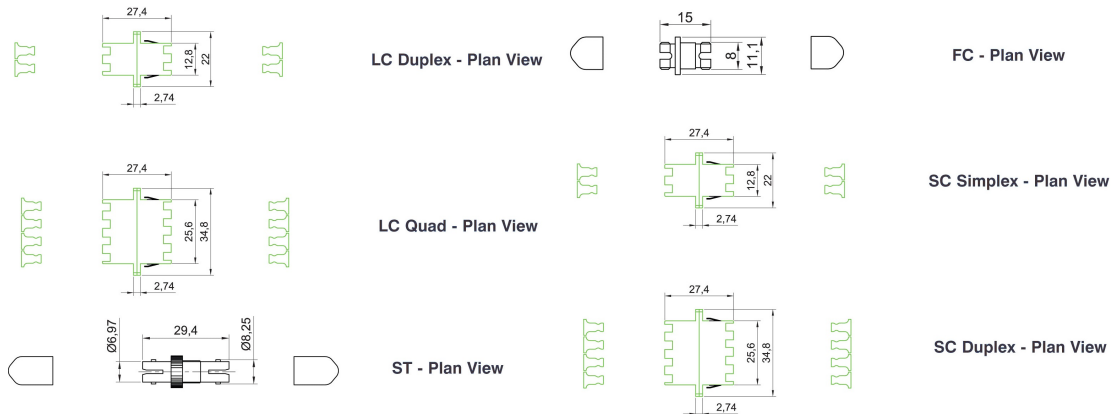

Excel Enbeam SC Simplex OM1/OM2 Multimode Adaptor Beige (6-Pack)

Part Code: 200-570-06

sales@excel-networking.com
excel-networking.com

Product drawings

Standards

Applicable standard	Detail
IEC 61300-2-22	Fibre optic interconnecting devices and passive components - Basic test and measurement procedures Change of temperature
IEC 61300-3-4:2012	Fibre optic interconnecting devices and passive components - Basic test and measurement procedures Attenuation
IEC 61300-2-2	Fibre optic interconnecting devices and passive components - Basic test and measurement procedures Mating durability
IEC 61754-4:2013	Fibre optic interconnecting devices and passive components - Fibre optic connector interfaces - Part 4: Type SC connector family