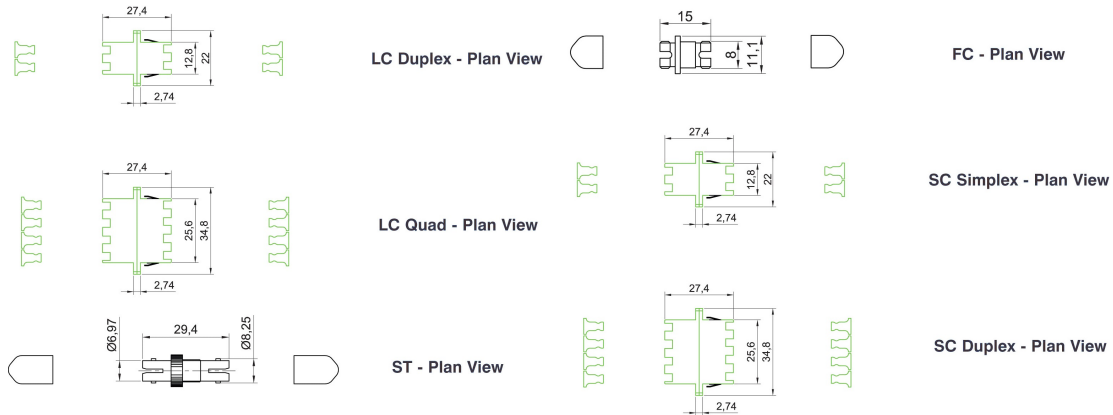

Item Code: 200-570-06

Product drawings

Standards

Applicable standard	Detail
IEC 61300-2-22	Fibre optic interconnecting devices and passive components - Basic test and measurement procedures Change of temperature
IEC 61300-3-4:2012	Fibre optic interconnecting devices and passive components - Basic test and measurement procedures Attenuation
IEC 61300-2-2	Fibre optic interconnecting devices and passive components - Basic test and measurement procedures Mating durability
IEC 61754-4:2013	Fibre optic interconnecting devices and passive components - Fibre optic connector interfaces - Part 4: Type SC connector family