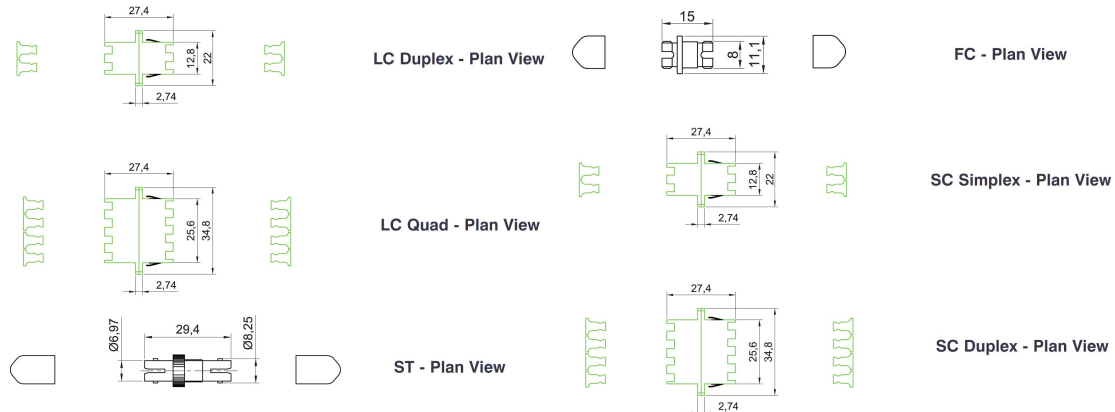

Item Code: 200-570-06

Retention Force

200 – 600 grams

Product drawings

Standards

Applicable standard	Detail
IEC 61300-2-22	Fibre optic interconnecting devices and passive components - Basic test and measurement procedures Change of temperature
IEC 61300-3-4:2012	Fibre optic interconnecting devices and passive components - Basic test and measurement procedures Attenuation
IEC 61300-2-2	Fibre optic interconnecting devices and passive components - Basic test and measurement procedures Mating durability
IEC 61754-4:2013	Fibre optic interconnecting devices and passive components - Fibre optic connector interfaces - Part 4: Type SC connector family