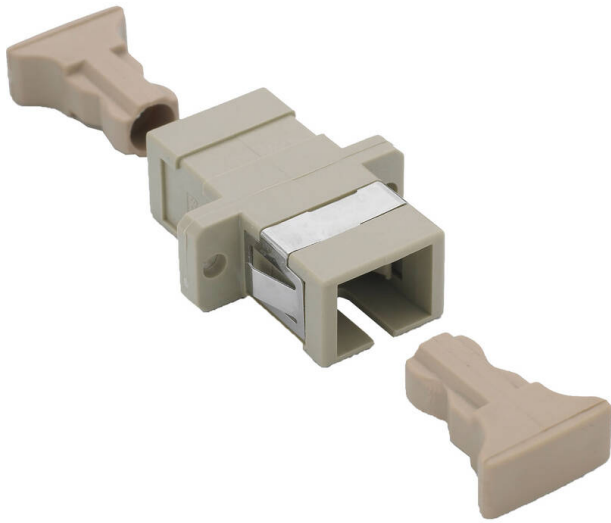

Excel Enbeam SC Simplex OM1/OM2 Multimode Adaptor Beige (6-Pack)

Item Code: 200-570-06

excel
without compromise.

25 Year system warranty

Available in Singlemode & Multimode

Dust caps included

SC, LC versions

CIBSE TM65 Embodied Carbon: 0.161 kg CO2e

Product Overview

Excel Enbeam fibre optic adaptors have been designed to present a range of optic fibre connectors. The adaptors are constructed to allow fitting in the bulkheads with screws. The housings are manufactured from a range of plastics and metals selected to provide the optimum performance.

Product Specifications

Feature	Values
Suitable for type of fibre	Multi mode
Type of connector connection 1	SC
Type of connector connection 2	SC
Material housing	Plastic
Type of fastening	Screw
Colour	Beige

Additional specifications

Features	Values
Insertion Loss	< 0.2 dB
Durability (500 Mating)	0.2 dB Max Increase
Operating Temperature	-40°C to +80°C

Excel Enbeam SC Simplex OM1/OM2 Multimode Adaptor Beige (6-Pack)