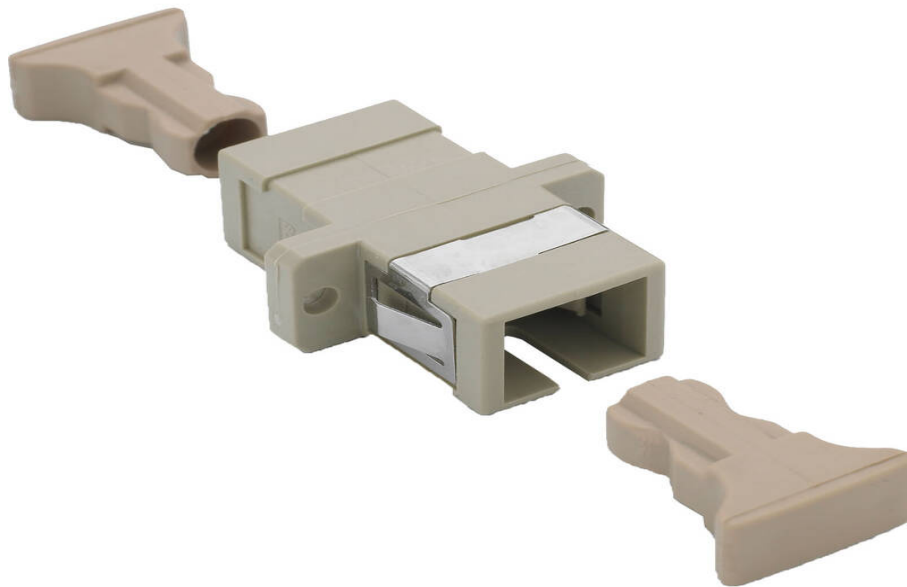

Excel Enbeam SC Simplex OM1/OM2 Multimode Adaptor Beige (6-Pack)

Part Code: 200-570-06

sales@excel-networking.com
excel-networking.com

CIBSE TM65 Embodied Carbon: 0.161 kg CO2e

Main Features

- / 25 Year system warranty
- / Available in Singlemode & Multimode
- / Dust caps included
- / SC, LC versions
- / CIBSE TM65 Embodied Carbon: 0.161 kg CO2e

Product Overview

Excel Enbeam fibre optic adaptors have been designed to present a range of optic fibre connectors. The adaptors are constructed to allow fitting in the bulkheads with screws. The housings are manufactured from a range of plastics and metals selected to provide the optimum performance.

Product Specifications

Feature	Values
---------	--------

Excel Enbeam SC Simplex OM1/OM2 Multimode Adaptor Beige (6-Pack)

Part Code: 200-570-06

sales@excel-networking.com
excel-networking.com

Suitable for type of fibre	Multi mode
Type of connector connection 1	SC
Type of connector connection 2	SC
Material housing	Plastic
Type of fastening	Screw
Colour	Beige

Additional specifications

Features	Values
Insertion Loss	< 0.2 dB
Durability (500 Mating)	0.2 dB Max Increase
Operating Temperature	-40°C to +80°C
Retention Force	200 – 600 grams

Excel Enbeam SC Simplex OM1/OM2 Multimode Adaptor Beige (6-Pack)