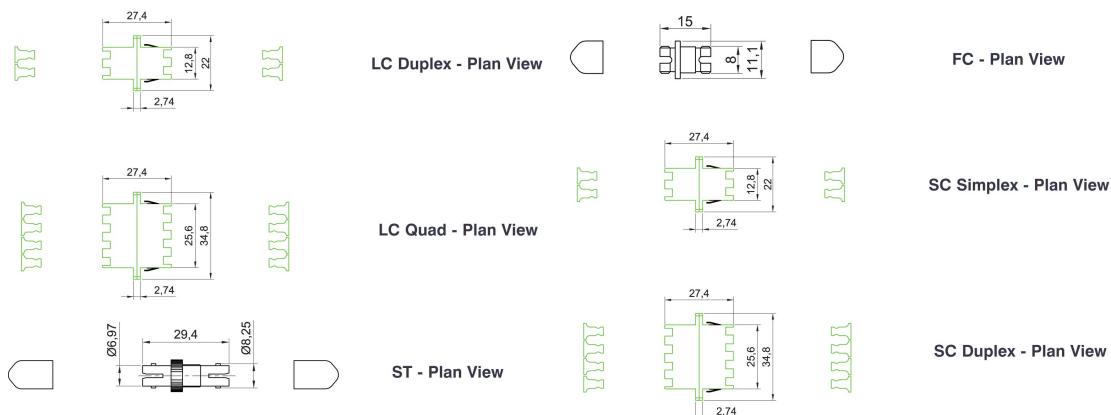

Item Code: 200-570-06

Retention Force

200 – 600 grams

Product drawings

Standards

Applicable standard	Detail
IEC 61300-2-22	Fibre optic interconnecting devices and passive components - Basic test and measurement procedures Change of temperature
IEC 61300-3-4:2012	Fibre optic interconnecting devices and passive components - Basic test and measurement procedures Attenuation
IEC 61300-2-2	Fibre optic interconnecting devices and passive components - Basic test and measurement procedures Mating durability
IEC 61754-4:2013	Fibre optic interconnecting devices and passive components - Fibre optic connector interfaces - Part 4: Type SC connector family