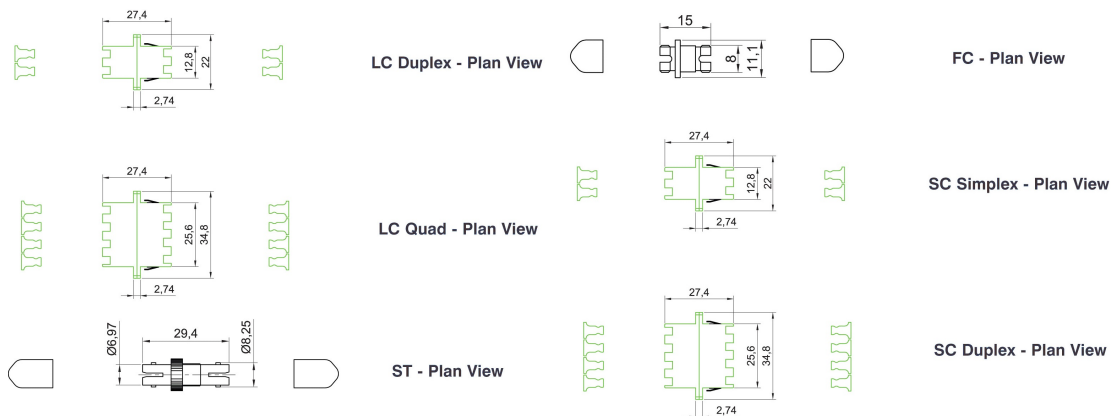

Product drawings

Standards

Applicable standard	Detail
IEC 61300-2-22	Fibre optic interconnecting devices and passive components - Basic test and measurement procedures Change of temperature
IEC 61300-3-4:2012	Fibre optic interconnecting devices and passive components - Basic test and measurement procedures Attenuation
IEC 61300-2-2	Fibre optic interconnecting devices and passive components - Basic test and measurement procedures Mating durability
IEC 61754-4:2013	Fibre optic interconnecting devices and passive components - Fibre optic connector interfaces - Part 4: Type SC connector family
WFD	Compliant to Waste Framework Directive
SCIP	Compliant - Does Not Contain Substances of Concern in Products

Part Number Table

Part Number	Description
200-365	Excel Enbeam SC Duplex Multimode Adaptor Ivory
200-366	Excel Enbeam SC Duplex Singlemode Adaptor Blue
200-566	Excel Enbeam SC/APC Simplex Singlemode Adaptor Green