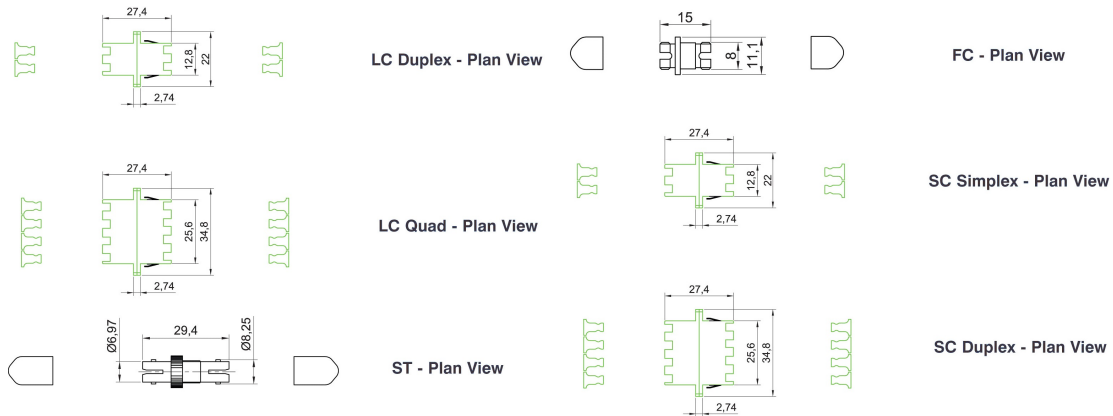

Additional specifications

Features	Values
Insertion Loss	< 0.2 dB
Durability (500 Mating)	0.2 dB Max Increase
Operating Temperature	-40°C to +80°C
Retention Force	200 – 600 grams

Excel Enbeam SC Simplex OS2 Singlemode Adaptor Blue (6-Pack)

Part Code: 200-571-06

sales@excel-networking.com
excel-networking.com

Product drawings

Standards

Applicable standard	Detail
IEC 61300-2-22	Fibre optic interconnecting devices and passive components - Basic test and measurement procedures Change of temperature
IEC 61300-3-4:2012	Fibre optic interconnecting devices and passive components - Basic test and measurement procedures Attenuation
IEC 61300-2-2	Fibre optic interconnecting devices and passive components - Basic test and measurement procedures Mating durability
IEC 61754-4:2013	Fibre optic interconnecting devices and passive components - Fibre optic connector interfaces - Part 4: Type SC connector family