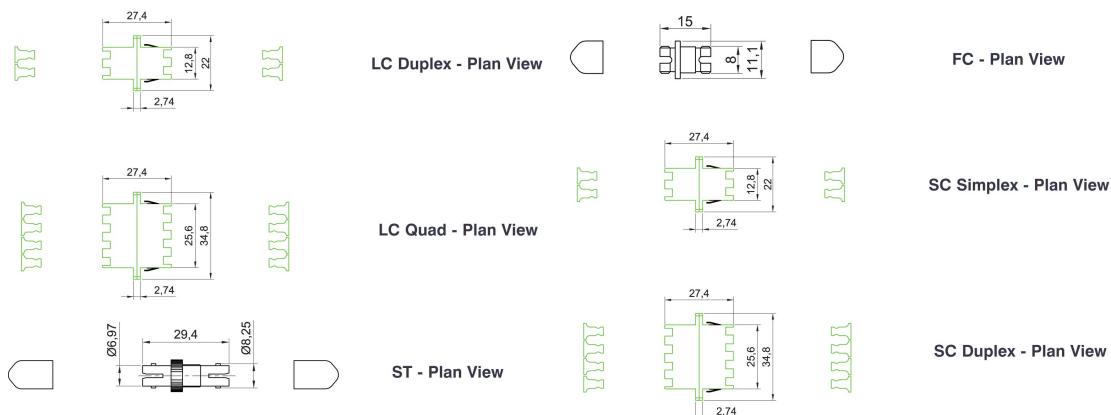

Excel Enbeam SC Simplex OS2 Singlemode Adaptor Blue (6-Pack)

Item Code: 200-571-06

Retention Force

200 – 600 grams

Product drawings

Standards

| Applicable standard | Detail |
|---------------------|---|
| IEC 61300-2-22 | Fibre optic interconnecting devices and passive components - Basic test and measurement procedures Change of temperature |
| IEC 61300-3-4:2012 | Fibre optic interconnecting devices and passive components - Basic test and measurement procedures Attenuation |
| IEC 61300-2-2 | Fibre optic interconnecting devices and passive components - Basic test and measurement procedures Mating durability |
| IEC 61754-4:2013 | Fibre optic interconnecting devices and passive components - Fibre optic connector interfaces - Part 4: Type SC connector family |