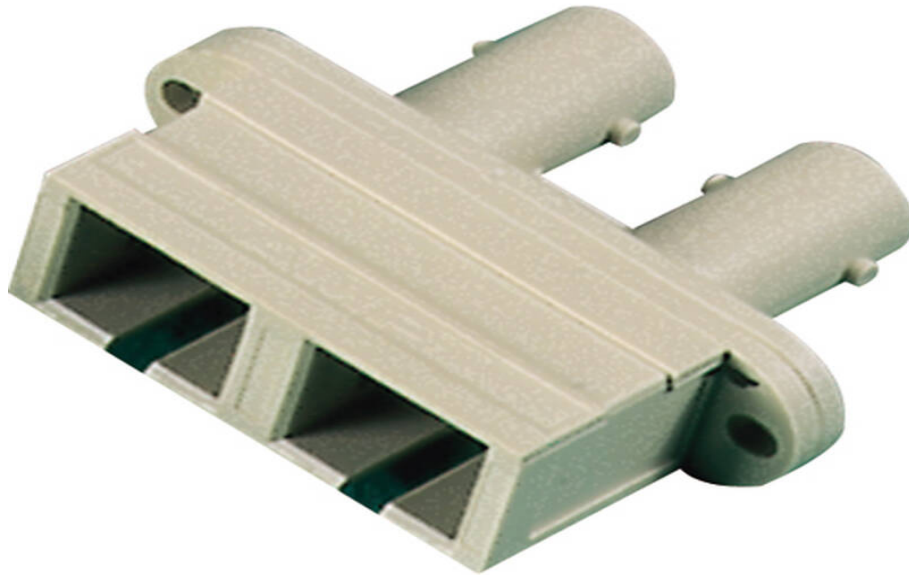

# Excel Enbeam ST-SC Duplex Multimode Adaptor Ivory

Part Code: 200-735

sales@excel-networking.com  
excel-networking.com

## Product Overview

ST/SC Duplex Multimode Adaptor for joining connector ferrules together. Can be used as either in-line or mounted in patch panels/faceplates.

# Excel Enbeam ST-SC Duplex Multimode Adaptor Ivory

**Part Code: 200-735**

sales@excel-networking.com  
excel-networking.com

Type of connector connection 1	<b>ST-Duplex</b>
Type of connector connection 2	<b>SC duplex</b>
Material housing	<b>Plastic</b>
Type of fastening	<b>Screw</b>
Colour	<b>Beige</b>
APC-type	<b>no</b>