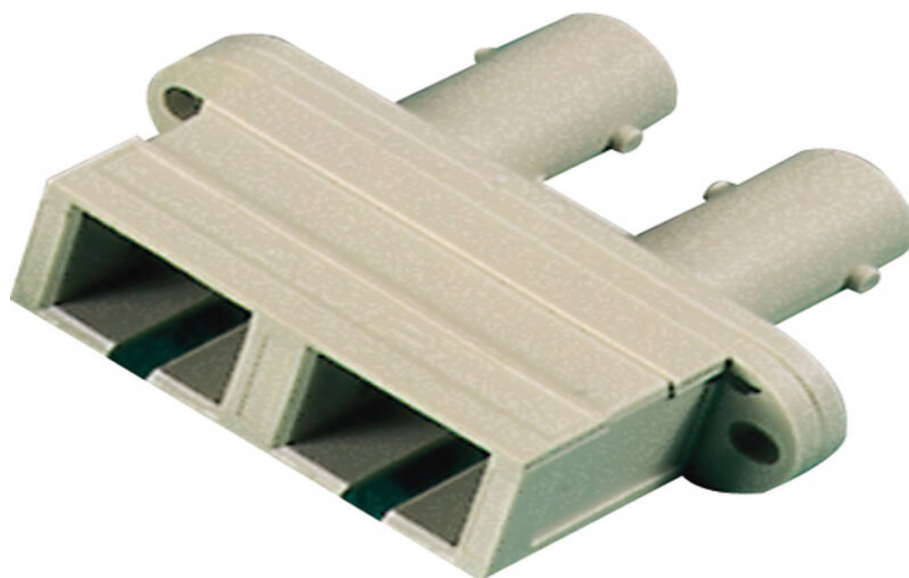

# Excel Enbeam ST-SC Duplex Multimode Adaptor Ivory

Part Code: 200-735

sales@excel-networking.com  
excel-networking.com

## Product Overview

ST/SC Duplex Multimode Adaptor for joining connector ferrules together. Can be used as either in-line or mounted in patch panels/faceplates.

# Excel Enbeam ST-SC Duplex Multimode Adaptor Ivory

**Part Code: 200-735**

[sales@excel-networking.com](mailto:sales@excel-networking.com)  
[excel-networking.com](http://excel-networking.com)

Type of connector connection 1	<b>ST-Duplex</b>
Type of connector connection 2	<b>SC duplex</b>
Material housing	<b>Plastic</b>
Type of fastening	<b>Screw</b>
Colour	<b>Beige</b>
APC-type	<b>no</b>