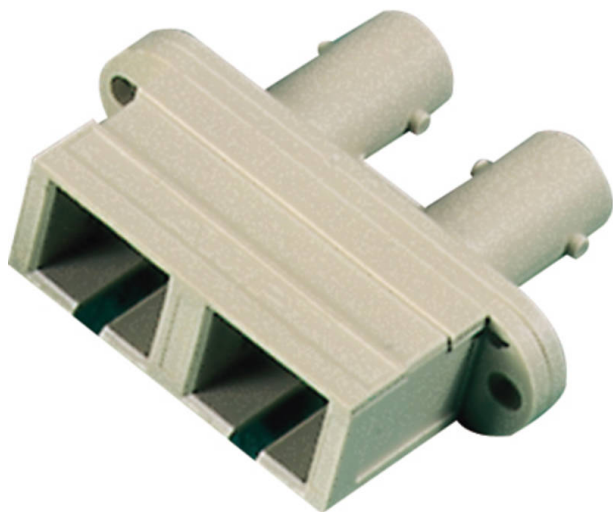

Excel Enbeam ST-SC Duplex Multimode Adaptor Ivory

Item Code: 200-735

excel
without compromise.

✕ Hybrid connection

✕ Multi mode

✕ 25 Year system warranty

Product Overview

ST/SC Duplex Multimode Adaptor for joining connector ferrules together. Can be used as either in-line or mounted in patch panels/faceplates.

Product Specifications

| Feature | Values |
|--------------------------------|------------|
| Suitable for type of fibre | Multi mode |
| Type of connector connection 1 | ST-Duplex |
| Type of connector connection 2 | SC duplex |
| Material housing | Plastic |
| Type of fastening | Screw |
| Colour | Beige |
| APC-type | no |

Part Number Table

| Part Number | Description |
|-------------|---|
| 200-735 | Excel Enbeam ST-SC Duplex Multimode Adaptor Ivory |

Excel is a world class premium performing end to end infrastructure solution designed, Manufactured, supported and delivered without compromise.