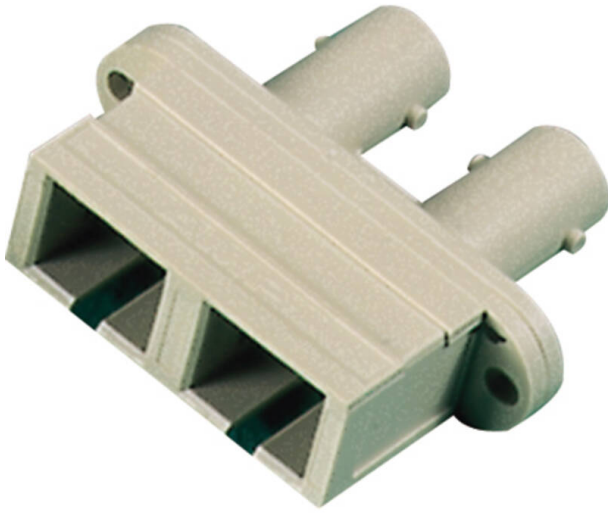

# Excel Enbeam ST-SC Duplex Multimode Adaptor Ivory

Item Code: 200-735

**excel**  
without compromise.

✕ Hybrid connection

✕ Multi mode

✕ 25 Year system warranty

## Product Overview

ST/SC Duplex Multimode Adaptor for joining connector ferrules together. Can be used as either in-line or mounted in patch panels/faceplates.

## Product Specifications

Feature	Values
Suitable for type of fibre	Multi mode
Type of connector connection 1	ST-Duplex
Type of connector connection 2	SC duplex
Material housing	Plastic
Type of fastening	Screw
Colour	Beige
APC-type	no

## Part Number Table

Part Number	Description
200-735	Excel Enbeam ST-SC Duplex Multimode Adaptor Ivory

Excel is a world class premium performing end to end infrastructure solution designed, Manufactured, supported and delivered without compromise.