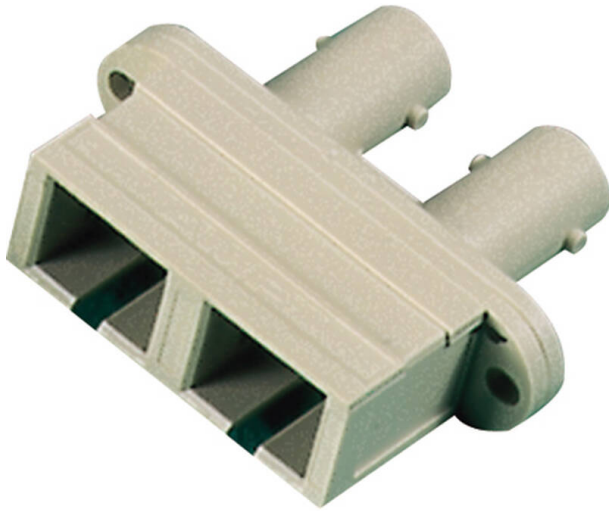

Excel Enbeam ST-SC Duplex Multimode Adaptor Ivory

Item Code: 200-735

Hybrid connection

Multi mode

25 Year system warranty

Product Overview

ST/SC Duplex Multimode Adaptor for joining connector ferrules together. Can be used as either in-line or mounted in patch panels/faceplates.

Product Specifications

Feature	Values
Suitable for type of fibre	Multi mode
Type of connector connection 1	ST-Duplex
Type of connector connection 2	SC duplex
Material housing	Plastic
Type of fastening	Screw
Colour	Beige
APC-type	no

Part Number Table

Part Number	Description
200-735	Excel Enbeam ST-SC Duplex Multimode Adaptor Ivory

Excel is a world class premium performing end to end infrastructure solution designed, Manufactured, supported and delivered without compromise.