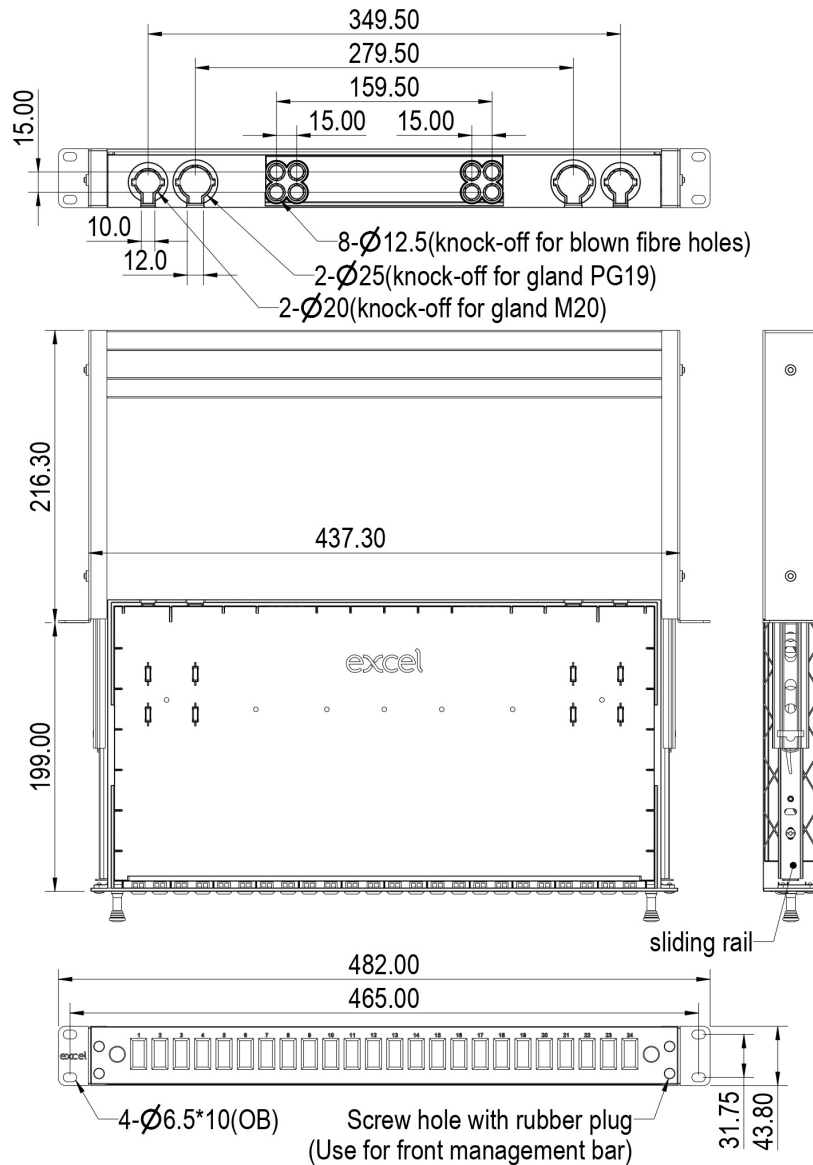

Excel Enbeam 24 Way SC Simplex/LC Duplex Fibre Optic Panel Empty

Part Code: 200-952-PL

sales@excel-networking.com
excel-networking.com

Material Thickness	1.2 mm
Material Coating	Powder coating
RoHs Compliant Adaptor	Yes
Designed in accordance with	ISO/IEC 11801, IEC60304, IEC61754, TIA/EIA 568.D

Included accessories

Accessories	Quantity
Cable Gland (PG 13.5)	1
Cable Gland (PG 19)	1
Nylon cable tie	7
Adjustable cable tie	4
24 Position splice holder	1 to 3 Dependant on fibre count
Label holder (210 x 9.2 mm)	2
Mounting twist tie	4
Cage nuts and screws	1 pack

Excel Enbeam 24 Way SC Simplex/LC Duplex Fibre Optic Panel Empty

Part Code: 200-952-PL

sales@excel-networking.com
excel-networking.com

Product drawing