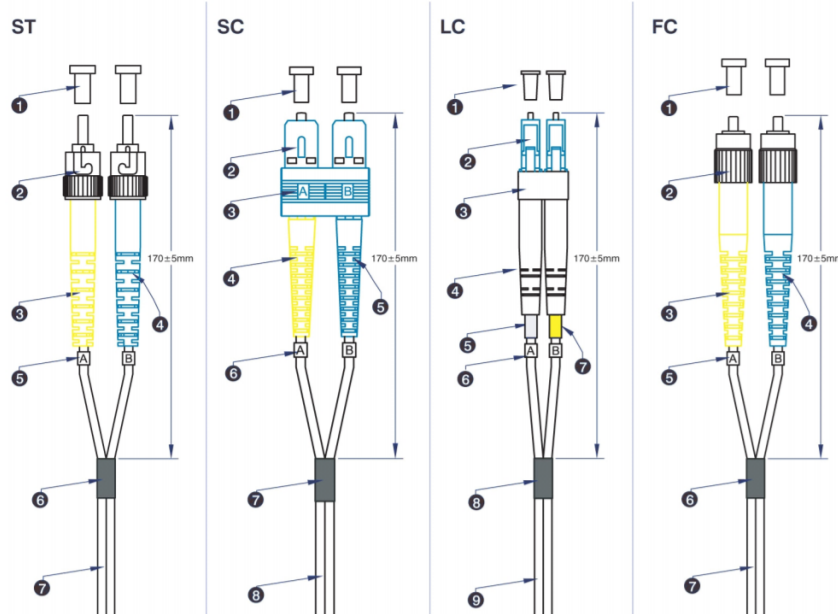

Cross-section diagram

Excel Enbeam OS2 Fibre Optic Patch Lead G.657 SC-SC Singlemode 9/125 DX LSOH Blue 1 m

Part Code: 200-953

sales@excel-networking.com
excel-networking.com

Product drawing

Standards

Applicable standard	Detail
BS EN 60332-1-2:2004+A11:2016	Tests on electric and optical fibre cables under fire conditions - Test for vertical flame propagation for a single insulated wire or cable. Procedure for 1 kW pre-mixed flame
IEC 60793-1-1:2022	Optical fibres - Part 1-1: Measurement methods and test procedures - General and guidance
IEC 60793-2:2015	Optical fibres - Part 2: Product specifications - General
IEC 60793-2-10:2017	Sectional specification for A1 multimode fibres
IEC 60793-1-20:2014	Optical fibres - Part 1-20: Measurement methods and test procedures - Fibre geometry
IEC 60793-1-21:2001	Optical fibres - Part 1-21: Measurement methods and test procedures - Coating geometry