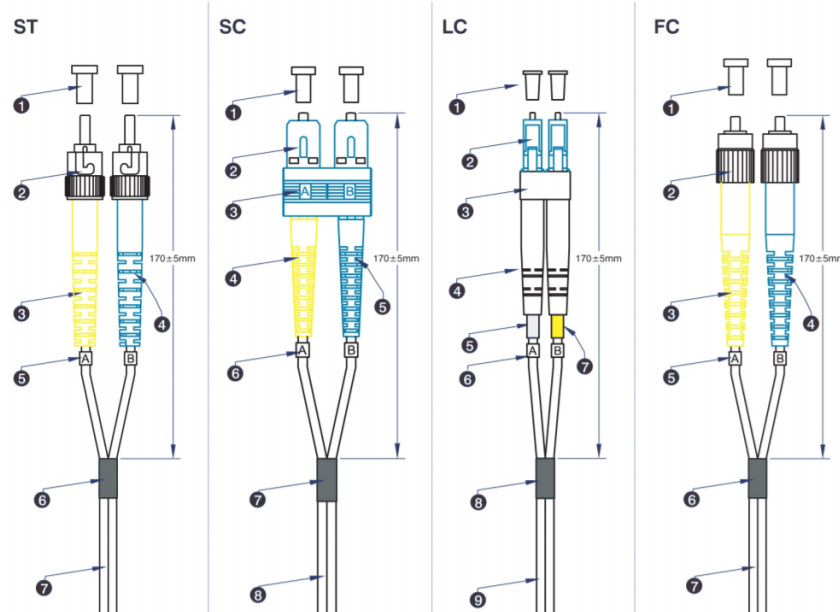

## Cross-section diagram

# Excel Enbeam OS2 Fibre Optic Patch Lead G.657 SC-SC Singlemode 9/125 DX LSOH Blue 2 m

Part Code: 200-954

sales@excel-networking.com  
excel-networking.com

## Product drawing