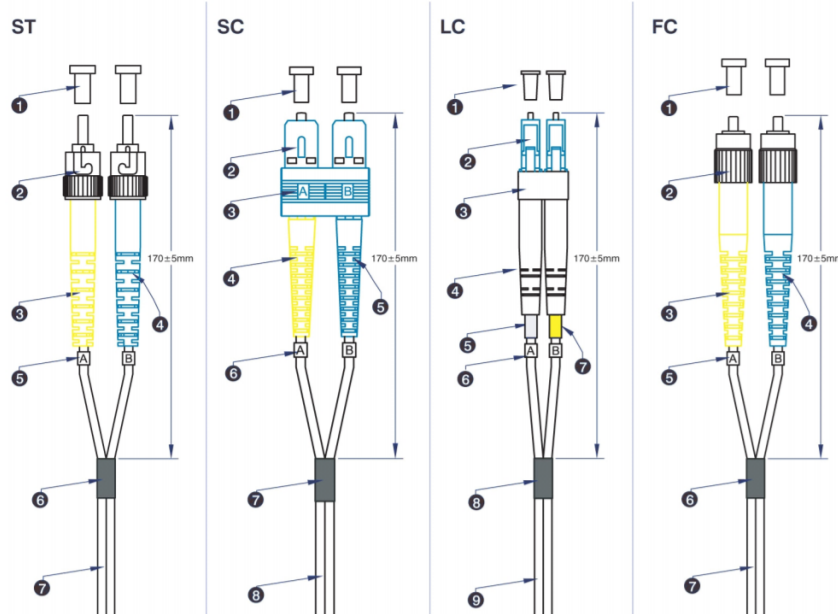

Cross-section diagram

Excel Enbeam OS2 Fibre Optic Patch Lead G.657 SC-SC Singlemode 9/125 DX LS0H Blue 3 m

Part Code: 200-955

sales@excel-networking.com
excel-networking.com

Product drawing

Standards

Applicable standard	Detail
BS EN 60332-1-2:2004+A11:2016	Tests on electric and optical fibre cables under fire conditions - Test for vertical flame propagation for a single insulated wire or cable. Procedure for 1 kW pre-mixed flame
IEC 60793-1-1:2022	Optical fibres - Part 1-1: Measurement methods and test procedures - General and guidance
IEC 60793-2:2015	Optical fibres - Part 2: Product specifications - General
IEC 60793-2-10:2017	Sectional specification for A1 multimode fibres
IEC 60793-1-20:2014	Optical fibres - Part 1-20: Measurement methods and test procedures - Fibre geometry
IEC 60793-1-21:2001	Optical fibres - Part 1-21: Measurement methods and test procedures - Coating geometry