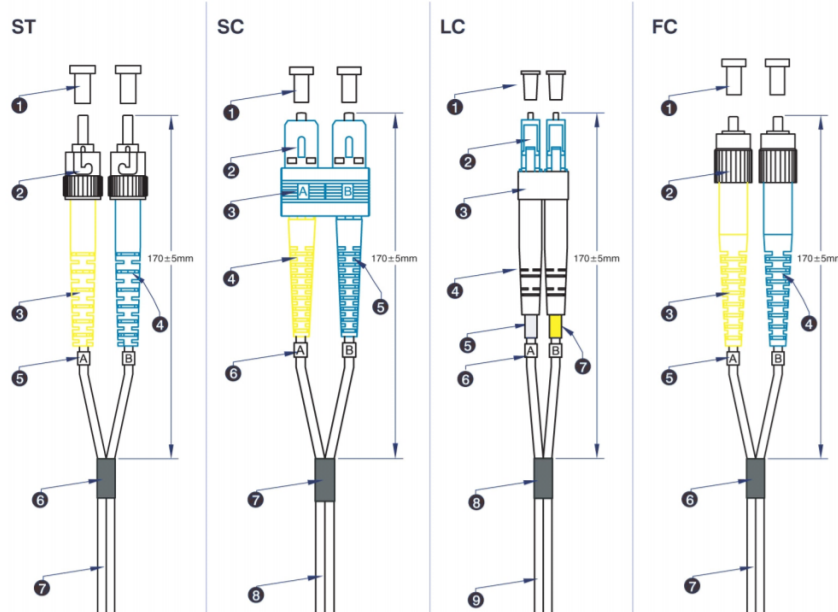

## Cross-section diagram

# Excel Enbeam OS2 Fibre Optic Patch Lead G.657 SC-SC Singlemode 9/125 DX LS0H Blue 5 m

Part Code: 200-956

sales@excel-networking.com  
excel-networking.com

## Product drawing