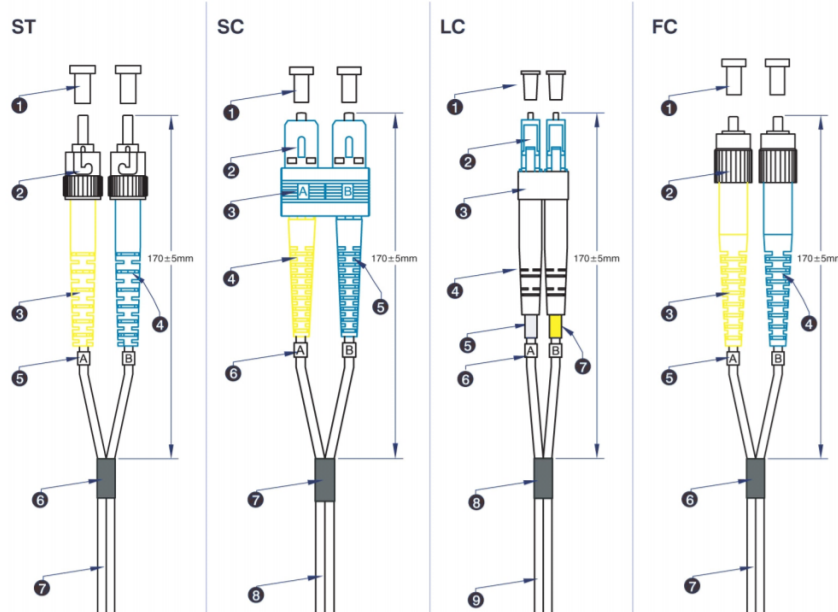

Category	OS2
Number of Cores	2
Outer diameter sheath single fibre	2 mm
Cable type	Duplex
Length	10 m
Type of connector connection 1	SC
Type of connector connection 2	SC
Outer sheath colour	Blue
Strain relief boot	Push-on
Flame retardant according to IEC 60332-1-2	yes
Low smoke (acc. IEC 61034-2)	yes

Cross-section diagram

Excel Enbeam OS2 Fibre Optic Patch Lead G.657 SC-SC Singlemode 9/125 DX LSOH Blue 10 m

Part Code: 200-957

sales@excel-networking.com
excel-networking.com

Product drawing

Standards

Applicable standard	Detail
BS EN 60332-1-2:2004+A11:2016	Tests on electric and optical fibre cables under fire conditions - Test for vertical flame propagation for a single insulated wire or cable. Procedure for 1 kW pre-mixed flame
IEC 60793-1-1:2022	Optical fibres - Part 1-1: Measurement methods and test procedures - General and guidance
IEC 60793-2:2015	Optical fibres - Part 2: Product specifications - General
IEC 60793-2-10:2017	Sectional specification for A1 multimode fibres
IEC 60793-1-20:2014	Optical fibres - Part 1-20: Measurement methods and test procedures - Fibre geometry
IEC 60793-1-21:2001	Optical fibres - Part 1-21: Measurement methods and test procedures - Coating geometry