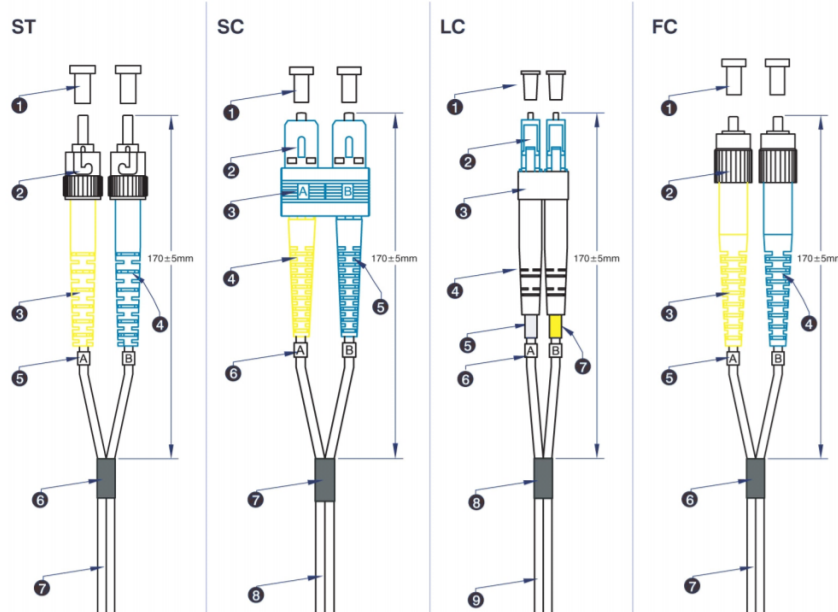

## Cross-section diagram

# Excel Enbeam OS2 Fibre Optic Patch Lead G.657 LC-SC Singlemode 9/125 DX LS0H Blue 1 m

Part Code: 200-958

sales@excel-networking.com  
excel-networking.com

## Product drawing