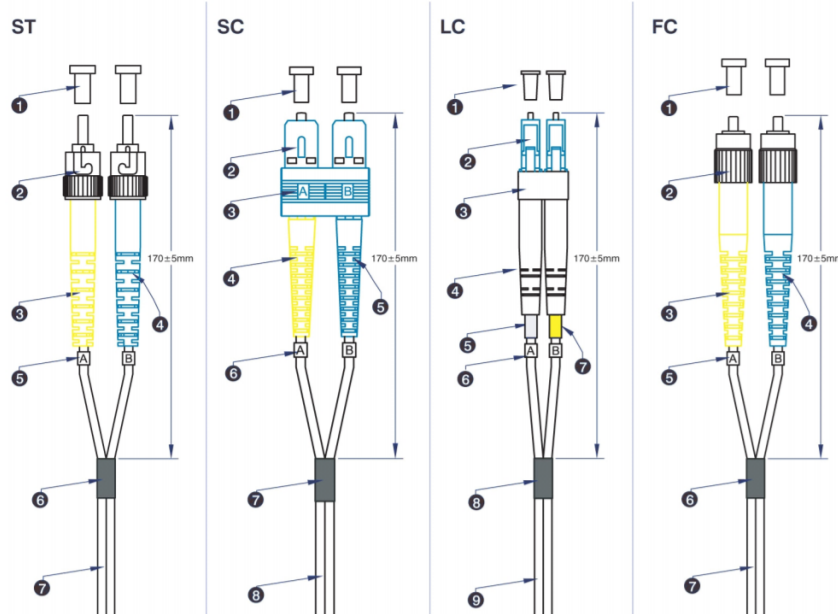

Cross-section diagram

Excel Enbeam OS2 Fibre Optic Patch Lead G.657 LC-SC Singlemode 9/125 DX LS0H Blue 3 m

Part Code: 200-960

sales@excel-networking.com
excel-networking.com

Product drawing

Standards

Applicable standard	Detail
BS EN 60332-1-2:2004+A11:2016	Tests on electric and optical fibre cables under fire conditions - Test for vertical flame propagation for a single insulated wire or cable. Procedure for 1 kW pre-mixed flame
IEC 60793-1-1:2022	Optical fibres - Part 1-1: Measurement methods and test procedures - General and guidance
IEC 60793-2:2015	Optical fibres - Part 2: Product specifications - General
IEC 60793-2-10:2017	Sectional specification for A1 multimode fibres
IEC 60793-1-20:2014	Optical fibres - Part 1-20: Measurement methods and test procedures - Fibre geometry
IEC 60793-1-21:2001	Optical fibres - Part 1-21: Measurement methods and test procedures - Coating geometry