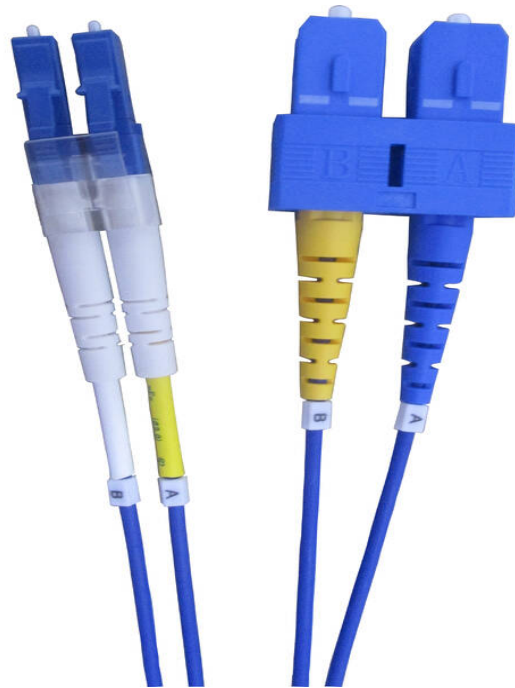

Excel Enbeam OS2 Fibre Optic Patch Lead G.657 LC-SC Singlemode 9/125 DX LS0H Blue 3 m

Part Code: 200-960

sales@excel-networking.com
excel-networking.com

Main Features

- / G657 Bend insensitive fibre
- / 2.0 mm cable
- / Blue outer sheath
- / 25 Year system warranty

Product Overview

The Enbeam range of patch cords are constructed from high quality connectors and G657 bend intensive 9/125 µm OS2 grade cable. Each cable has a short strain relief boot and is supplied with atest report detailing insertion loss. All the patch cords come with a blue outer sheath and are individually packaged and labelled.

Product Specifications

Feature	Values
Fibre type	Single mode

Excel Enbeam OS2 Fibre Optic Patch Lead G.657 LC-SC Singlemode 9/125 DX LS0H Blue 3 m

Part Code: 200-960

sales@excel-networking.com
excel-networking.com

Category	OS2
Number of Cores	2
Outer diameter sheath single fibre	2 mm
Cable type	Duplex
Length	3 m
Type of connector connection 1	LC
Type of connector connection 2	SC
Outer sheath colour	Blue
Strain relief boot	Push-on
Flame retardant according to IEC 60332-1-2	yes
Low smoke (acc. IEC 61034-2)	yes