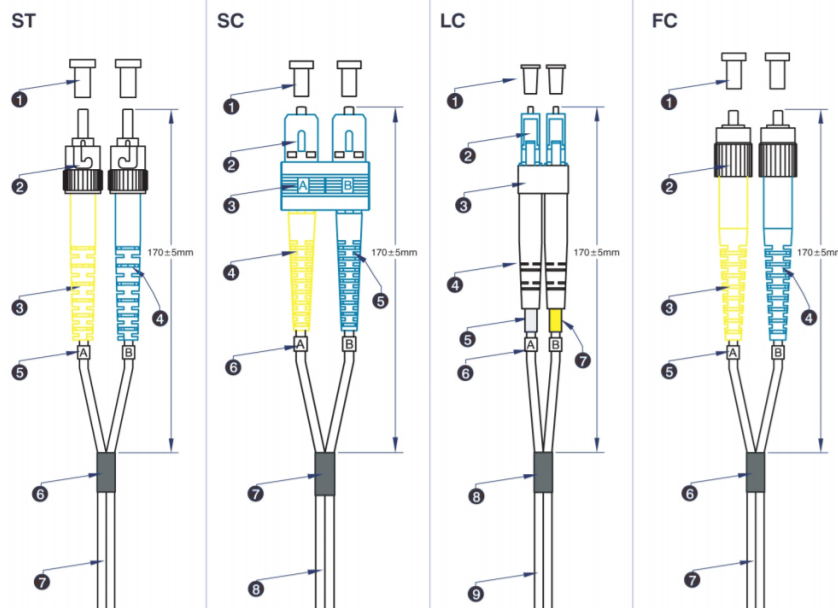

Category	OS2
Number of Cores	2
Outer diameter sheath single fibre	2 mm
Cable type	Duplex
Length	10 m
Type of connector connection 1	LC
Type of connector connection 2	SC
Outer sheath colour	Blue
Strain relief boot	Push-on
Flame retardant according to IEC 60332-1-2	yes
Low smoke (acc. IEC 61034-2)	yes

Cross-section diagram

Excel Enbeam OS2 Fibre Optic Patch Lead G.657 LC-SC Singlemode 9/125 DX LSOH Blue 10 m

Part Code: 200-962

sales@excel-networking.com
excel-networking.com

Product drawing

Standards

Applicable standard	Detail
BS EN 60332-1-2:2004+A11:2016	Tests on electric and optical fibre cables under fire conditions - Test for vertical flame propagation for a single insulated wire or cable. Procedure for 1 kW pre-mixed flame
IEC 60793-1-1:2022	Optical fibres - Part 1-1: Measurement methods and test procedures - General and guidance
IEC 60793-2:2015	Optical fibres - Part 2: Product specifications - General
IEC 60793-2-10:2017	Sectional specification for A1 multimode fibres
IEC 60793-1-20:2014	Optical fibres - Part 1-20: Measurement methods and test procedures - Fibre geometry
IEC 60793-1-21:2001	Optical fibres - Part 1-21: Measurement methods and test procedures - Coating geometry