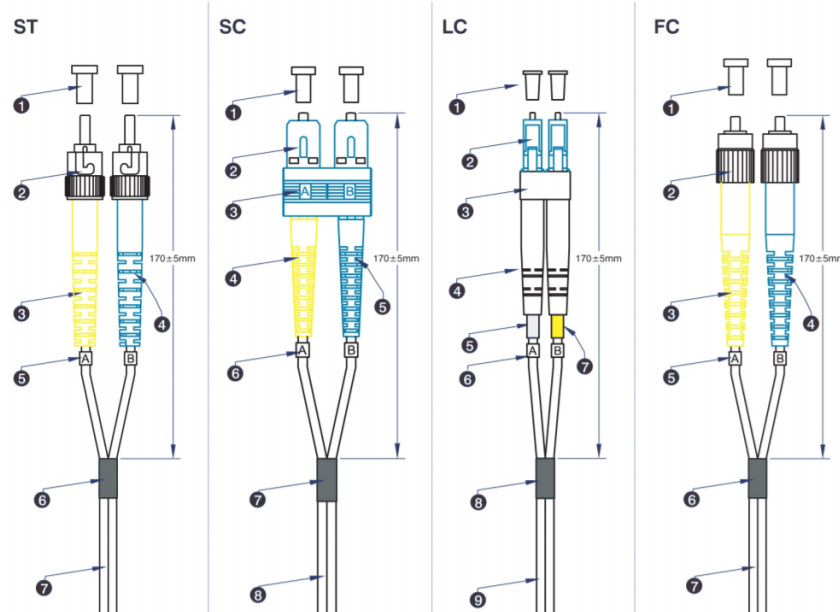

Category	OS2
Number of Cores	2
Outer diameter sheath single fibre	2 mm
Cable type	Duplex
Length	10 m
Type of connector connection 1	LC
Type of connector connection 2	SC
Outer sheath colour	Blue
Strain relief boot	Push-on
Flame retardant according to IEC 60332-1-2	yes
Low smoke (acc. IEC 61034-2)	yes

Cross-section diagram

Excel Enbeam OS2 Fibre Optic Patch Lead G.657 LC-SC Singlemode 9/125 DX LSOH Blue 10 m

Part Code: 200-962

sales@excel-networking.com
excel-networking.com

Product drawing

Standards

Applicable standard	Detail
BS EN 60332-1-2:2004+A11:2016	Tests on electric and optical fibre cables under fire conditions - Test for vertical flame propagation for a single insulated wire or cable. Procedure for 1 kW pre-mixed flame
IEC 60793-1-1:2022	Optical fibres - Part 1-1: Measurement methods and test procedures - General and guidance
IEC 60793-2:2015	Optical fibres - Part 2: Product specifications - General
IEC 60793-2-10:2017	Sectional specification for A1 multimode fibres
IEC 60793-1-20:2014	Optical fibres - Part 1-20: Measurement methods and test procedures - Fibre geometry
IEC 60793-1-21:2001	Optical fibres - Part 1-21: Measurement methods and test procedures - Coating geometry