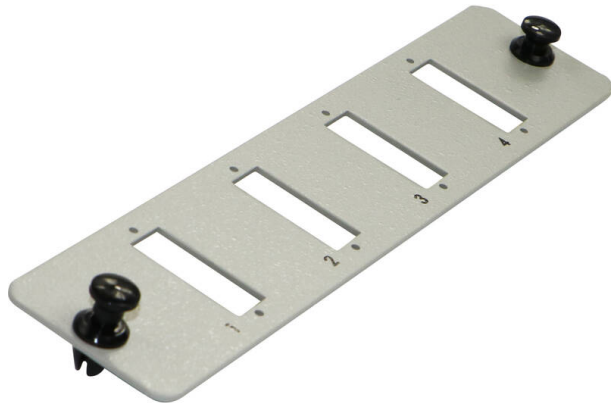

Excel Enbeam 4x SC Duplex Adaptor Plate For 200-985

Item Code: 200-995

excel
without compromise.

✕ for use in Standard Wall Box (200-985)

✕ accept Singlemode and Multimode SC fibre optic adaptors

✕ 25 Year system warranty

Product Overview

Adaptor plates for use in Compact Wall boxes.

Product Specifications

Feature	Values
Type of connector	SC Adaptor Plate
Suitable for number of couplers	4

Standards

Applicable standard	Detail
RoHS-II/III (2011/65/EU & 2015/863): 2023	Our products, demonstrate full adherence to the regulatory stipulations of the EU Directive 2011/65/EU (RoHS-II) and its corresponding delegated directive 2015/863 (RoHS-III).
WFD: 2023	Compliant to Waste Framework Directive
SCIP: 2023	Compliant - Does Not Contain Substances of Concern In articles as such or in complex objects (Products)
POPs (EU) No 2019/1021	EU Regulation for the restriction of Persistent Organic Pollutants.

Excel Enbeam 4x SC Duplex Adaptor Plate For 200-985

Item Code: 200-995

Part Number Table

Part Number	Description
200-985	Excel Enbeam Compact Wall Box 250x250x55 mm
200-987	Excel Enbeam Standard Wall Box 375x375x70 mm
200-991	Excel Enbeam 8x ST Adaptor Plate For 200-985
200-994	Excel Enbeam 24x ST Adaptor Plate For 200-987
200-995	Excel Enbeam 4x SC Duplex Adaptor Plate For 200-985
200-998	Excel Enbeam 12 SC Duplex Adaptor Plate For 200-987