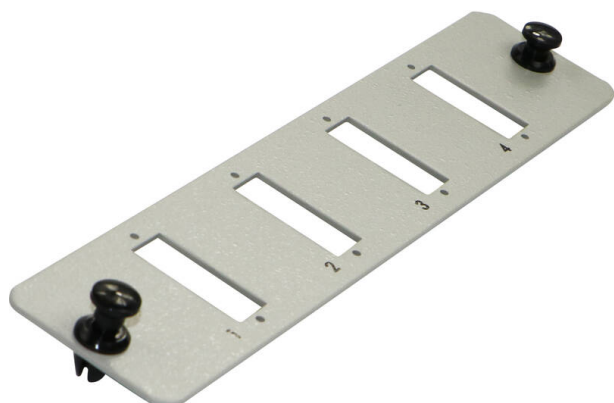

Excel Enbeam 4x SC Duplex Adaptor Plate For 200-985

Item Code: 200-995

excel
without compromise.

✕ for use in Standard Wall Box (200-985)

✕ accept Singlemode and Multimode SC fibre optic adaptors

✕ 25 Year system warranty

Product Overview

Adaptor plates for use in Compact Wall boxes.

Product Specifications

Feature	Values
Type of connector	SC Adaptor Plate
Suitable for number of couplers	4

Standards

Applicable standard	Detail
RoHS-II/III (2011/65/EU & 2015/863): 2023	Our products, demonstrate full adherence to the regulatory stipulations of the EU Directive 2011/65/EU (RoHS-II) and its corresponding delegated directive 2015/863 (RoHS-III).
WFD: 2023	Compliant to Waste Framework Directive
SCIP: 2023	Compliant - Does Not Contain Substances of Concern In articles as such or in complex objects (Products)
POPs (EU) No 2019/1021	EU Regulation for the restriction of Persistent Organic Pollutants.

Excel Enbeam 4x SC Duplex Adaptor Plate For 200-985

Item Code: 200-995

Part Number Table

Part Number	Description
200-985	Excel Enbeam Compact Wall Box 250x250x55 mm
200-987	Excel Enbeam Standard Wall Box 375x375x70 mm
200-991	Excel Enbeam 8x ST Adaptor Plate For 200-985
200-994	Excel Enbeam 24x ST Adaptor Plate For 200-987
200-995	Excel Enbeam 4x SC Duplex Adaptor Plate For 200-985
200-998	Excel Enbeam 12 SC Duplex Adaptor Plate For 200-987