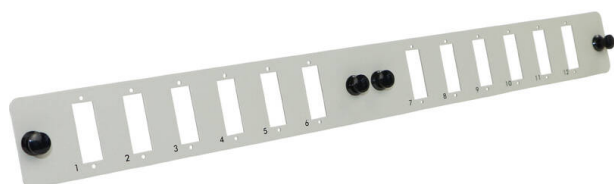

Excel Enbeam 12 SC Duplex Adaptor Plate For 200-987

Item Code: 200-998

for use in Standard Wall Box (200-985)

accept Singlemode and Multimode SC fibre optic adaptors

25 Year system warranty

Product Overview

Adaptor plates for use in Standard Wall boxes.

Product Specifications

Feature	Values
Type of connector	SC Adaptor Plate
Suitable for number of couplers	12

Part Number Table

Part Number	Description
200-998	Excel 12x SC Duplex Adaptor Plate for 200-987