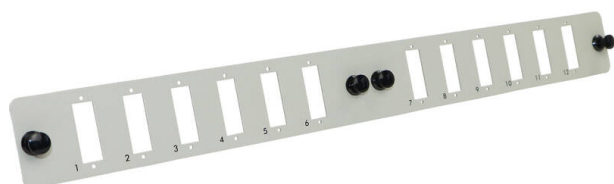

Excel Enbeam 12 SC Duplex Adaptor Plate For 200-987

Item Code: 200-998

excel
without compromise.

✕ for use in Standard Wall Box (200-985)

✕ accept Singlemode and Multimode SC fibre optic adaptors

✕ 25 Year system warranty

Product Overview

Adaptor plates for use in Standard Wall boxes.

Product Specifications

Feature	Values
Type of connector	SC Adaptor Plate
Suitable for number of couplers	12

Standards

Applicable standard	Detail
RoHS-II/III (2011/65/EU & 2015/863): 2023	Our products, demonstrate full adherence to the regulatory stipulations of the EU Directive 2011/65/EU (RoHS-II) and its corresponding delegated directive 2015/863 (RoHS-III).
WFD: 2023	Compliant to Waste Framework Directive
SCIP: 2023	Compliant - Does Not Contain Substances of Concern In articles as such or in complex objects (Products)
POPs (EU) No 2019/1021	EU Regulation for the restriction of Persistent Organic Pollutants.

Excel Enbeam 12 SC Duplex Adaptor Plate For 200-987

Item Code: 200-998

Part Number Table

Part Number	Description
200-985	Excel Enbeam Compact Wall Box 250x250x55 mm
200-987	Excel Enbeam Standard Wall Box 375x375x70 mm
200-991	Excel Enbeam 8x ST Adaptor Plate For 200-985
200-994	Excel Enbeam 24x ST Adaptor Plate For 200-987
200-995	Excel Enbeam 4x SC Duplex Adaptor Plate For 200-985
200-998	Excel Enbeam 12 SC Duplex Adaptor Plate For 200-987