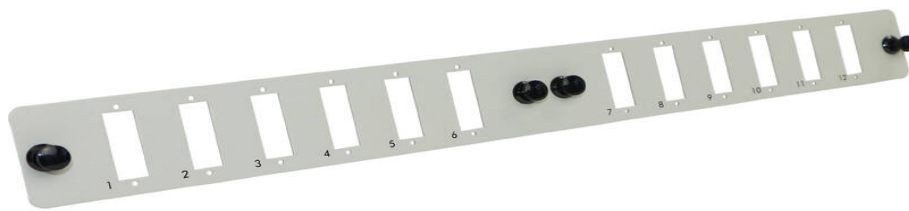

Excel Enbeam 12 SC Duplex Adaptor Plate For 200-987

Part Code: 200-998

sales@excel-networking.com
excel-networking.com

Main Features

- / for use in Standard Wall Box (200-985)
- / accept Singlemode and Multimode SC fibre optic adaptors
- / 25 Year system warranty

Product Overview

Adaptor plates for use in Standard Wall boxes.

Product Specifications

Feature	Values
Type of connector	SC Adaptor Plate
Suitable for number of couplers	12

Excel Enbeam 12 SC Duplex Adaptor Plate For 200-987

Part Code: 200-998

sales@excel-networking.com
excel-networking.com

Part Code Table

Part Code	Description
200-998	Excel 12x SC Duplex Adaptor Plate for 200-987