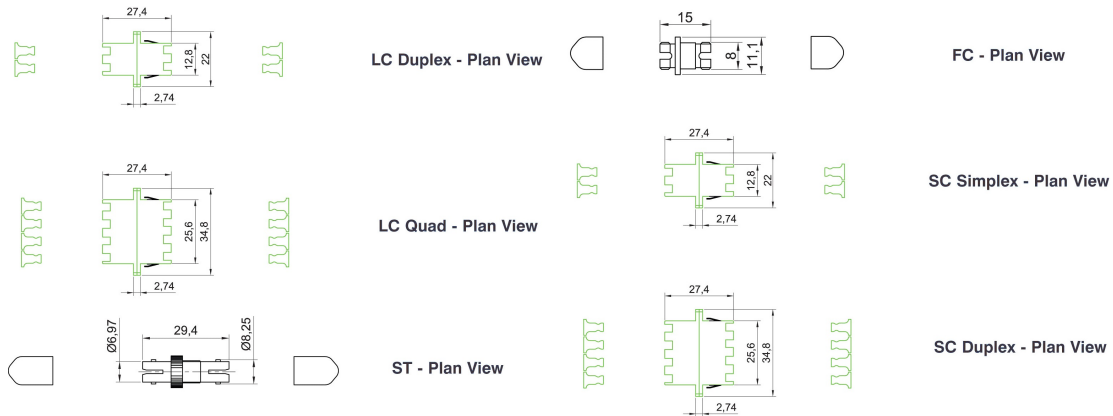

Excel Enbeam SC Simplex OM4 Multimode Adaptor Violet (6-Pack)

Part Code: 201-130-06

sales@excel-networking.com
excel-networking.com

Product drawings

Standards

Applicable standard	Detail
IEC 61300-2-22	Fibre optic interconnecting devices and passive components - Basic test and measurement procedures Change of temperature
IEC 61300-3-4:2012	Fibre optic interconnecting devices and passive components - Basic test and measurement procedures Attenuation
IEC 61300-2-2	Fibre optic interconnecting devices and passive components - Basic test and measurement procedures Mating durability
IEC 61754-4:2013	Fibre optic interconnecting devices and passive components - Fibre optic connector interfaces - Part 4: Type SC connector family