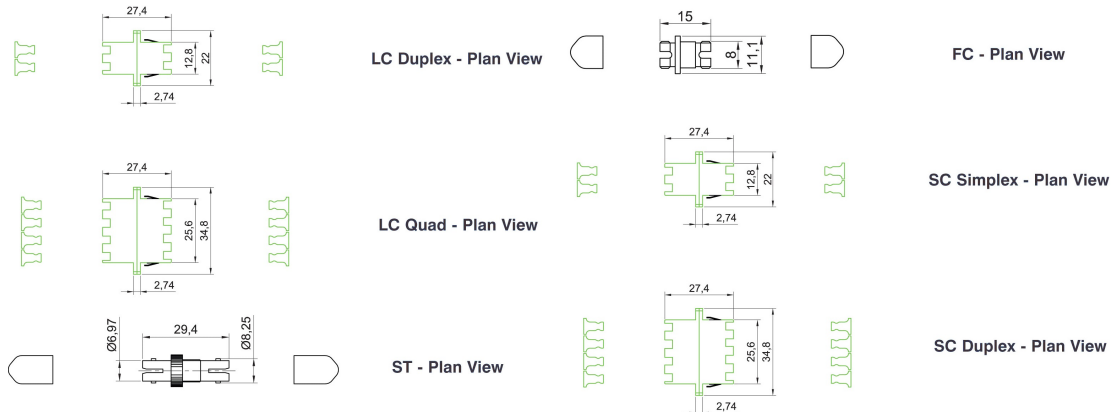

Item Code: 201-130-06

Retention Force

200 – 600 grams

Product drawings

Standards

Applicable standard	Detail
IEC 61300-2-22	Fibre optic interconnecting devices and passive components - Basic test and measurement procedures Change of temperature
IEC 61300-3-4:2012	Fibre optic interconnecting devices and passive components - Basic test and measurement procedures Attenuation
IEC 61300-2-2	Fibre optic interconnecting devices and passive components - Basic test and measurement procedures Mating durability
IEC 61754-4:2013	Fibre optic interconnecting devices and passive components - Fibre optic connector interfaces - Part 4: Type SC connector family