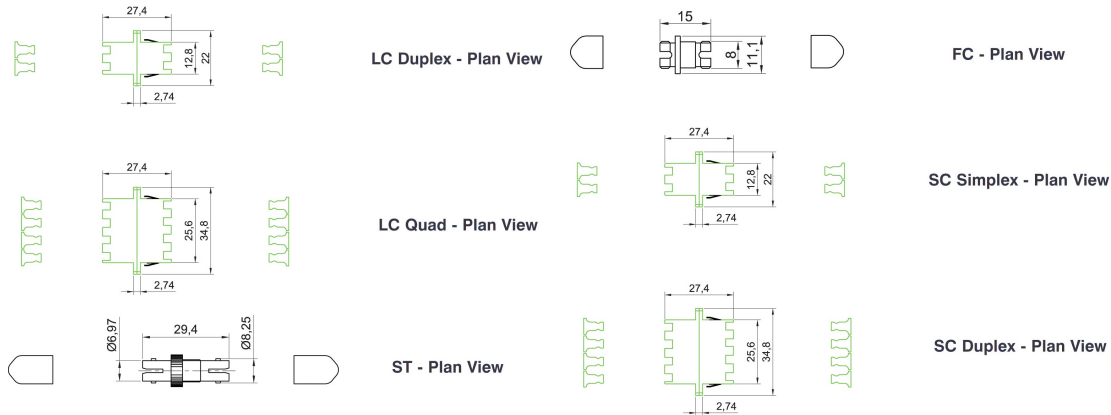

Additional specifications

Features	Values
Insertion Loss	< 0.2 dB
Durability (500 Mating)	0.2 dB Max Increase
Operating Temperature	-40°C to +80°C
Retention Force	200 - 600 grams

Excel Enbeam SC Simplex OM4 Multimode Adaptor Violet (6-Pack)

Item Code: 201-130-06

Product drawings

Standards

Applicable standard	Detail
IEC 61300-2-22	Fibre optic interconnecting devices and passive components - Basic test and measurement procedures Change of temperature
IEC 61300-3-4:2012	Fibre optic interconnecting devices and passive components - Basic test and measurement procedures Attenuation
IEC 61300-2-2	Fibre optic interconnecting devices and passive components - Basic test and measurement procedures Mating durability
IEC 61754-4:2013	Fibre optic interconnecting devices and passive components - Fibre optic connector interfaces - Part 4: Type SC connector family