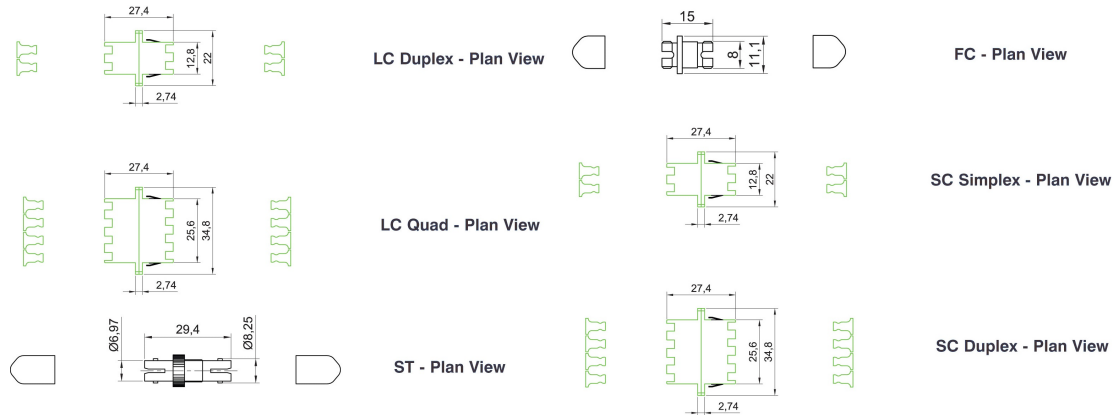

Additional specifications

Features	Values
Insertion Loss	< 0.2 dB
Durability (500 Mating)	0.2 dB Max Increase
Operating Temperature	-40°C to +80°C
Retention Force	200 - 600 grams

Excel Enbeam SC Simplex OM4 Multimode Adaptor Violet (6-Pack)

Item Code: 201-130-06

Product drawings

Standards

Applicable standard	Detail
IEC 61300-2-22	Fibre optic interconnecting devices and passive components - Basic test and measurement procedures Change of temperature
IEC 61300-3-4:2012	Fibre optic interconnecting devices and passive components - Basic test and measurement procedures Attenuation
IEC 61300-2-2	Fibre optic interconnecting devices and passive components - Basic test and measurement procedures Mating durability
IEC 61754-4:2013	Fibre optic interconnecting devices and passive components - Fibre optic connector interfaces - Part 4: Type SC connector family