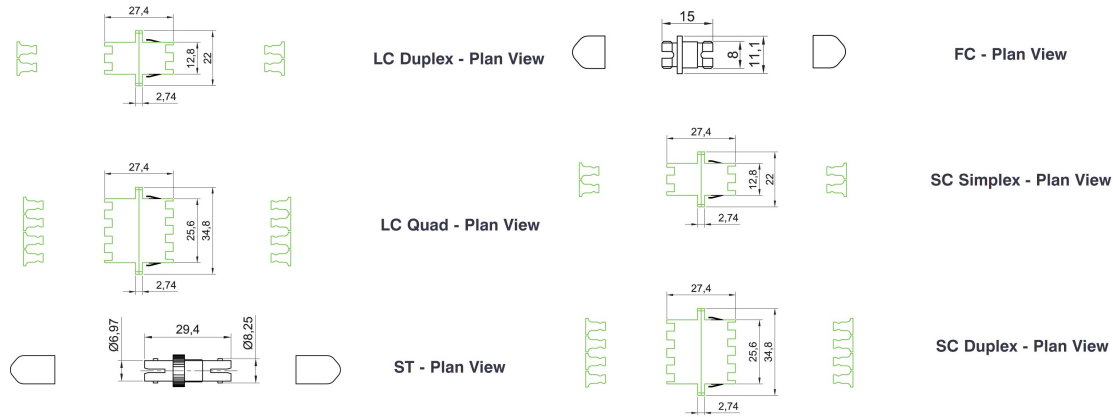

Additional specifications

Features	Values
Insertion Loss	< 0.2 dB
Durability (500 Mating)	0.2 dB Max Increase
Operating Temperature	-40°C to +80°C
Retention Force	200 - 600 grams

Excel Enbeam SC Duplex OM4 Multimode Adaptor Violet (6-Pack)

Item Code: 201-131-06

Product drawings

Standards

Applicable standard	Detail
IEC 61300-2-22	Fibre optic interconnecting devices and passive components - Basic test and measurement procedures Change of temperature
IEC 61300-3-4:2012	Fibre optic interconnecting devices and passive components - Basic test and measurement procedures Attenuation
IEC 61300-2-2	Fibre optic interconnecting devices and passive components - Basic test and measurement procedures Mating durability
IEC 61754-4:2013	Fibre optic interconnecting devices and passive components - Fibre optic connector interfaces - Part 4: Type SC connector family