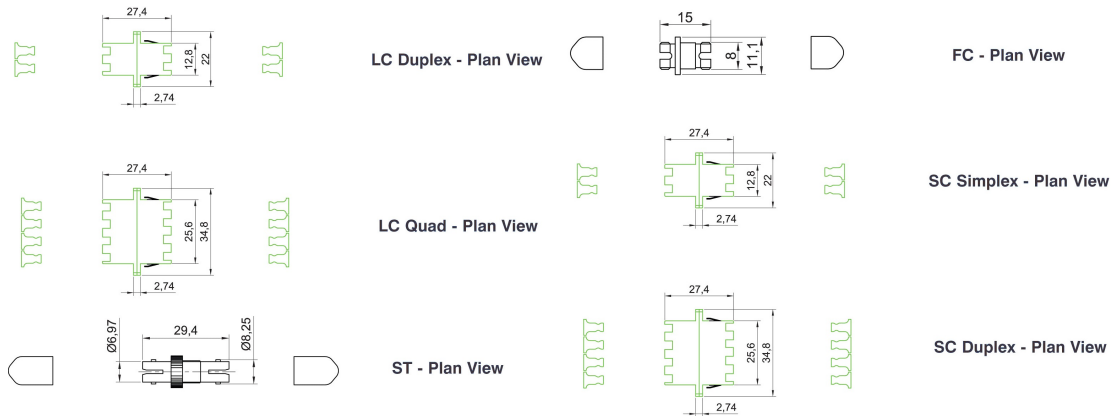

Excel Enbeam SC Simplex OM3 Multimode Adaptor Aqua (6-Pack)

Part Code: 201-135-06

sales@excel-networking.com
excel-networking.com

Product drawings

Standards

Applicable standard	Detail
IEC 61300-2-22	Fibre optic interconnecting devices and passive components - Basic test and measurement procedures Change of temperature
IEC 61300-3-4:2012	Fibre optic interconnecting devices and passive components - Basic test and measurement procedures Attenuation
IEC 61300-2-2	Fibre optic interconnecting devices and passive components - Basic test and measurement procedures Mating durability
IEC 61754-4:2013	Fibre optic interconnecting devices and passive components - Fibre optic connector interfaces - Part 4: Type SC connector family