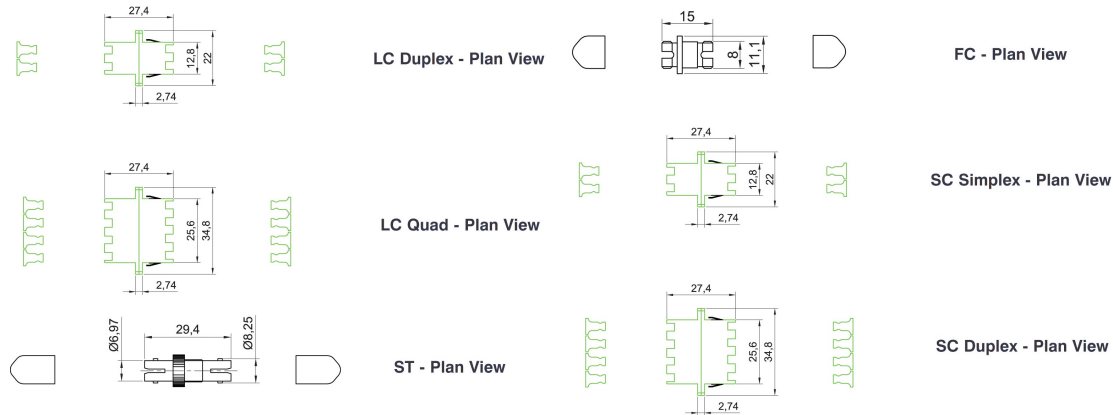

Additional specifications

Features	Values
Insertion Loss	< 0.2 dB
Durability (500 Mating)	0.2 dB Max Increase
Operating Temperature	-40°C to +80°C
Retention Force	200 - 600 grams

Product drawings

Standards