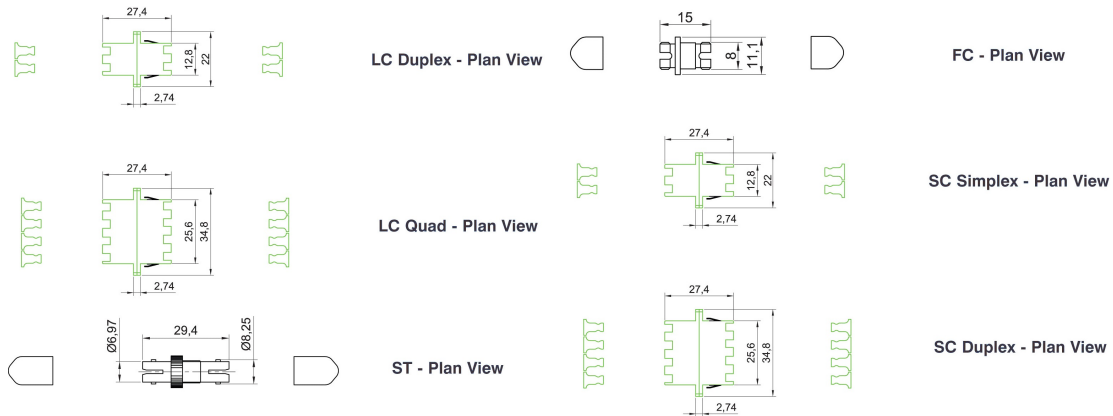

Excel Enbeam SC Simplex OM3 Multimode Adaptor Aqua (6-Pack)

Part Code: 201-135-06

sales@excel-networking.com
excel-networking.com

Product drawings

Standards

Applicable standard	Detail
IEC 61300-2-22	Fibre optic interconnecting devices and passive components - Basic test and measurement procedures Change of temperature
IEC 61300-3-4:2012	Fibre optic interconnecting devices and passive components - Basic test and measurement procedures Attenuation
IEC 61300-2-2	Fibre optic interconnecting devices and passive components - Basic test and measurement procedures Mating durability
IEC 61754-4:2013	Fibre optic interconnecting devices and passive components - Fibre optic connector interfaces - Part 4: Type SC connector family