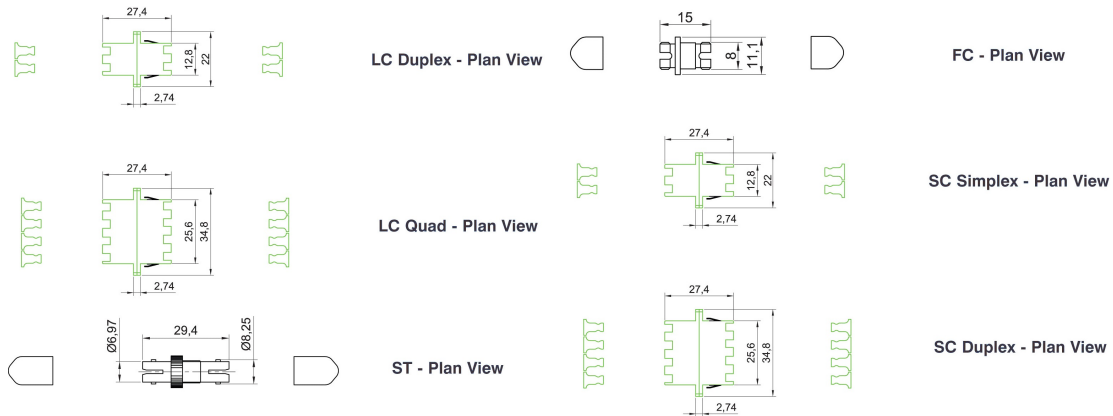

Excel Enbeam SC Duplex OM3 Multimode Adaptor Aqua (6-Pack)

Part Code: 201-136-06

sales@excel-networking.com
excel-networking.com

Product drawings

Standards

Applicable standard	Detail
IEC 61300-2-22	Fibre optic interconnecting devices and passive components - Basic test and measurement procedures Change of temperature
IEC 61300-3-4:2012	Fibre optic interconnecting devices and passive components - Basic test and measurement procedures Attenuation
IEC 61300-2-2	Fibre optic interconnecting devices and passive components - Basic test and measurement procedures Mating durability
IEC 61754-4:2013	Fibre optic interconnecting devices and passive components - Fibre optic connector interfaces - Part 4: Type SC connector family