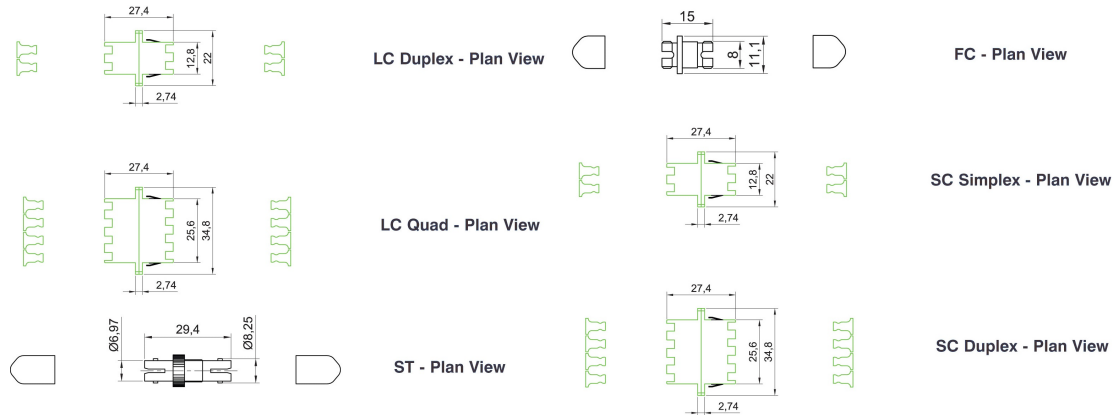

Additional specifications

Features	Values
Insertion Loss	< 0.2 dB
Durability (500 Mating)	0.2 dB Max Increase
Operating Temperature	-40°C to +80°C
Retention Force	200 - 600 grams

Excel Enbeam SC Duplex OM3 Multimode Adaptor Aqua (6-Pack)

Item Code: 201-136-06

Product drawings

Standards

Applicable standard	Detail
IEC 61300-2-22	Fibre optic interconnecting devices and passive components - Basic test and measurement procedures Change of temperature
IEC 61300-3-4:2012	Fibre optic interconnecting devices and passive components - Basic test and measurement procedures Attenuation
IEC 61300-2-2	Fibre optic interconnecting devices and passive components - Basic test and measurement procedures Mating durability
IEC 61754-4:2013	Fibre optic interconnecting devices and passive components - Fibre optic connector interfaces - Part 4: Type SC connector family