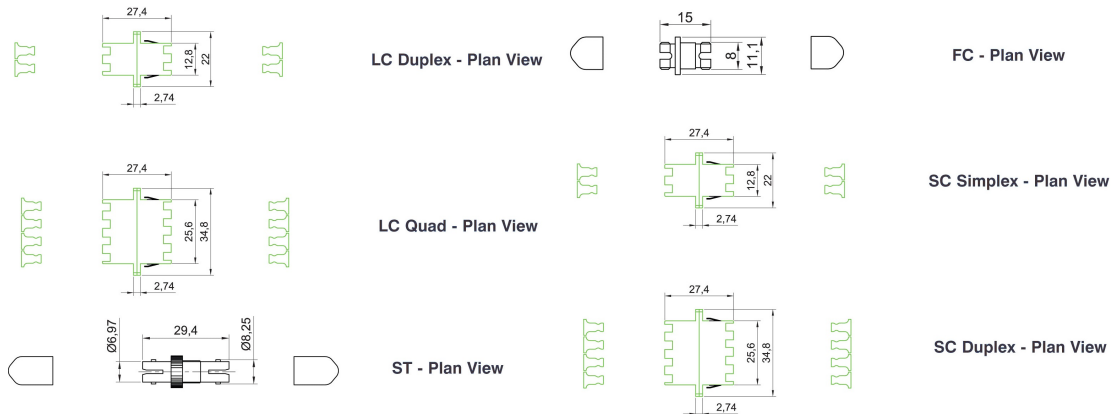

Excel Enbeam SC Duplex OM3 Multimode Adaptor Aqua (6-Pack)

Part Code: 201-136-06

sales@excel-networking.com
excel-networking.com

Product drawings

Standards

Applicable standard	Detail
IEC 61300-2-22	Fibre optic interconnecting devices and passive components - Basic test and measurement procedures Change of temperature
IEC 61300-3-4:2012	Fibre optic interconnecting devices and passive components - Basic test and measurement procedures Attenuation
IEC 61300-2-2	Fibre optic interconnecting devices and passive components - Basic test and measurement procedures Mating durability
IEC 61754-4:2013	Fibre optic interconnecting devices and passive components - Fibre optic connector interfaces - Part 4: Type SC connector family