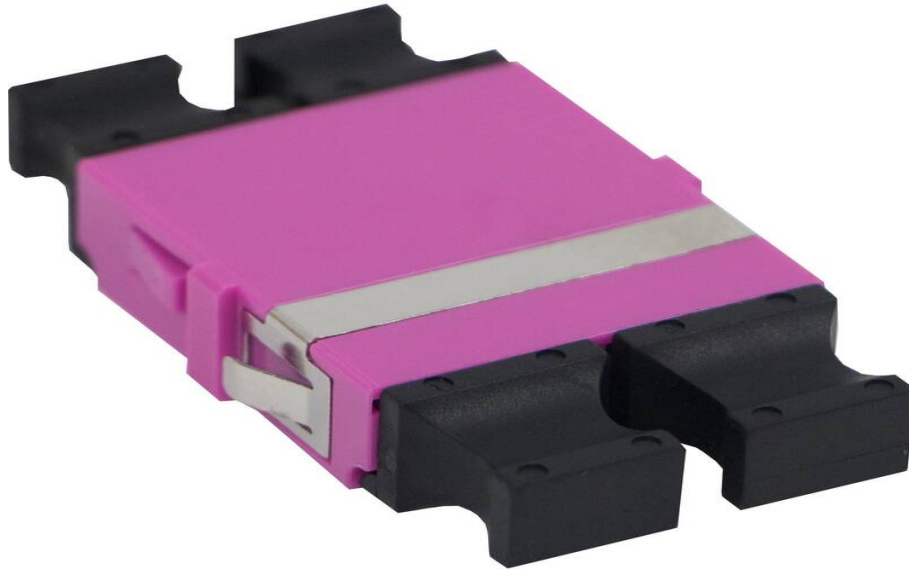

# Excel Enbeam LC Quad OM4 Multimode Flangeless Adaptor Violet (6-Pack)

Part Code: 201-141-06

sales@excel-networking.com  
excel-networking.com

CIBSE TM65 Embodied Carbon: 0.570 kg CO2e

## Main Features

- / 25 Year system warranty
- / Available in Singlemode & Multimode
- / Dust caps included
- / SC, LC versions
- / Flangeless
- / CIBSE TM65 Embodied Carbon: 0.570 kg CO2e

## Product Overview

Excel Enbeam fibre optic flangeless adaptors have been designed to present a range of optic fibre connectors. The flangeless adaptors are constructed to allow fitting in the bulkheads without the need for screws or nuts. The housings are manufactured from a range of plastics and metals selected to provide the optimum performance.

# Excel Enbeam LC Quad OM4 Multimode Flangeless Adaptor Violet (6-Pack)

Part Code: 201-141-06

sales@excel-networking.com  
excel-networking.com

Suitable for type of fibre	<b>Multi mode</b>
Type of connector connection 1	<b>LC-Quad</b>
Type of connector connection 2	<b>LC-Quad</b>
Material housing	<b>Plastic</b>
Colour	<b>Violet</b>
APC-type	<b>no</b>