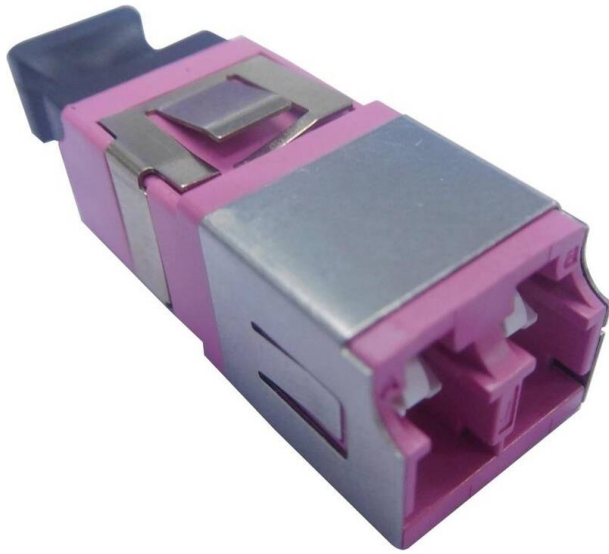

Excel Enbeam LC Duplex OM4 Multimode Shuttered Adaptor Violet (6-Pack)

Item Code: 201-144-06

excel
without compromise.

✕ Internal shutter

✕ 100% optical test

✕ Ceramic sleeve

✕ Flangeless

✕ 25 year system warranty

Product Overview

Excel Enbeam fibre optic LC flangeless Shuttered adaptors have been designed and constructed to allow fitting in the bulkheads without the need for screws or nuts. The housings are manufactured from a range of plastics and metals selected to provide the optimum performance.

The shutter protects the user from the laser source, whilst also protecting the connection from dust.

Product Specifications

Feature	Values
Suitable for type of fibre	Multi mode
Type of connector connection 1	LC-Duplex
Type of connector connection 2	LC-Duplex
Material housing	Plastic
Colour	Violet
APC-type	no

Additional specifications

Features	Values
Insertion Loss	< 0.2 dB
Durability (500 Mating)	0.2 dB Max Increase
Operating Temperature	-40°C to +80°C
Retention Force	200 - 600 grams

Excel Enbeam LC Duplex OM4 Multimode Shuttered Adaptor Violet (6-Pack)