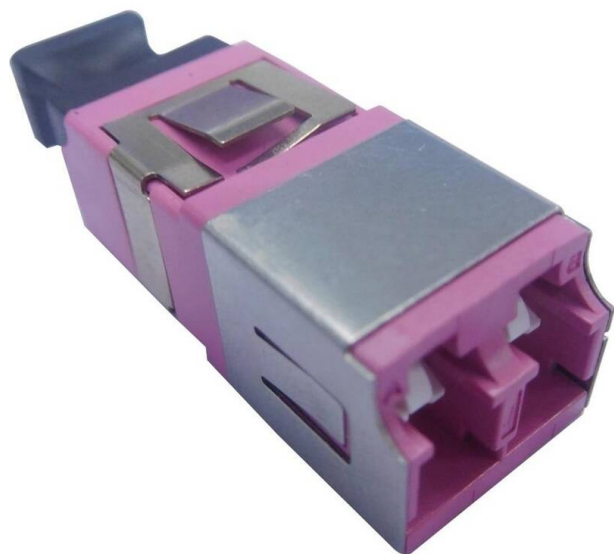

Excel Enbeam LC Duplex OM4 Multimode Shuttered Adaptor Violet (6-Pack)

Item Code: 201-144-06

excel
without compromise.

✕ Internal shutter

✕ 100% optical test

✕ Ceramic sleeve

✕ Flangeless

✕ 25 year system warranty

Product Overview

Excel Enbeam fibre optic LC flangeless Shuttered adaptors have been designed and constructed to allow fitting in the bulkheads without the need for screws or nuts. The housings are manufactured from a range of plastics and metals selected to provide the optimum performance.

The shutter protects the user from the laser source, whilst also protecting the connection from dust.

Product Specifications

Feature	Values
Suitable for type of fibre	Multi mode
Type of connector connection 1	LC-Duplex
Type of connector connection 2	LC-Duplex
Material housing	Plastic
Colour	Violet
APC-type	no

Additional specifications

Features	Values
Insertion Loss	< 0.2 dB
Durability (500 Mating)	0.2 dB Max Increase
Operating Temperature	-40°C to +80°C
Retention Force	200 - 600 grams

Excel Enbeam LC Duplex OM4 Multimode Shuttered Adaptor Violet (6-Pack)