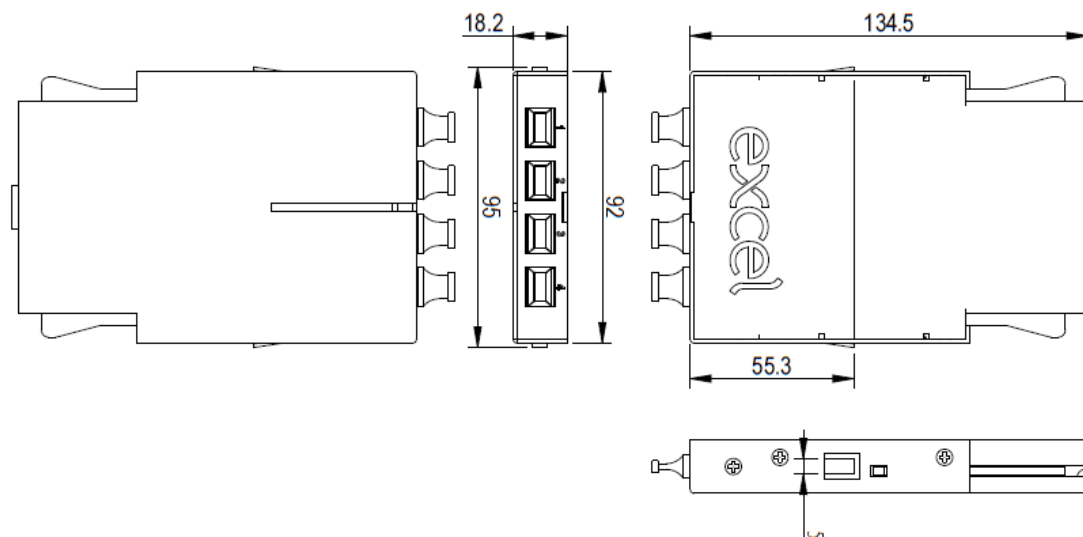

Excel Enbeam 4 Port Multimode MTP Key Aligned ExpressNet Module

Item Code: 201-604

Additional specifications

Features	Values
Width	92mm
Depth	134.5mm
Height	18.2mm
Material	Cold rolled steel
Material thickness	1.2mm
Material coating	Powder Coating
Operating temperature	-40 to +80 °C
Colour	Black

Product drawing