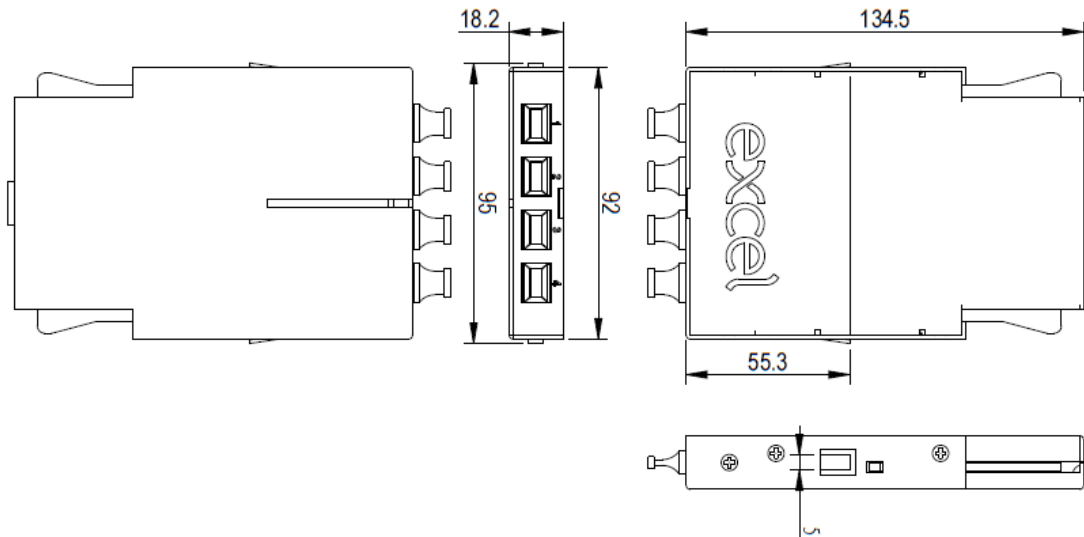

Excel Enbeam 4 Port Multimode MTP Key Aligned ExpressNet Module

Item Code: 201-604

Additional specifications

Features	Values
Width	92mm
Depth	134.5mm
Height	18.2mm
Material	Cold rolled steel
Material thickness	1.2mm
Material coating	Powder Coating
Operating temperature	-40 to +80 °C
Colour	Black

Product drawing