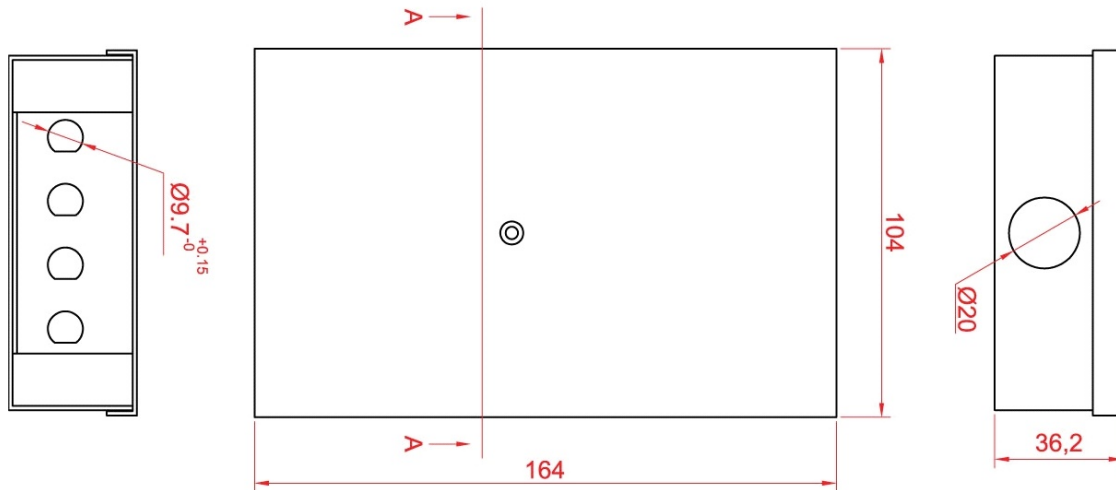

Excel Enbeam 4 Port ST Tamperproof Connection Box Gland Entry

Item Code: 202-020

excel
without compromise.

✕ Tamper-proof

✕ 20mm knock out on every side and pre-drilled fixing holes

✕ Ideal for conduit or cable gland entry

✕ CIBSE TM65 Embodied Carbon: 3.812 kg CO2e

Product Overview

Patch boxes suitable for wall, floor or desk mounting.

Product Specifications

Feature	Values
Surface mounted	Wall mount/Conduit
Type of fastening	Tamperproof
Type of connector	ST
With couplers	4 Port Loaded
Suitable for number of couplers	4
Suitable for type of fibre	Multi mode
IP-rating	IP20
Width	104 mm
Height	164 mm
Depth	36.2 mm

Excel Enbeam 4 Port ST Tamperproof Connection Box Gland Entry

Item Code: 202-020

Product drawing

Standards

Applicable standard	Detail
RoHS-II/III (2011/65/EU & 2015/863): 2023	Our products, demonstrate full adherence to the regulatory stipulations of the EU Directive 2011/65/EU (RoHS-II) and its corresponding delegated directive 2015/863 (RoHS-III).
WFD: 2023	Compliant to Waste Framework Directive
SCIP: 2023	Compliant - Does Not Contain Substances of Concern In articles as such or in complex objects (Products)
POPs (EU) No 2019/1021	EU Regulation for the restriction of Persistent Organic Pollutants.

Part Number Table

Part Number	Description
202-020	Excel Enbeam 4 Port ST Tamperproof Connection Box Gland Entry

Excel is a world class premium performing end to end infrastructure solution designed, Manufactured, supported and delivered without compromise.