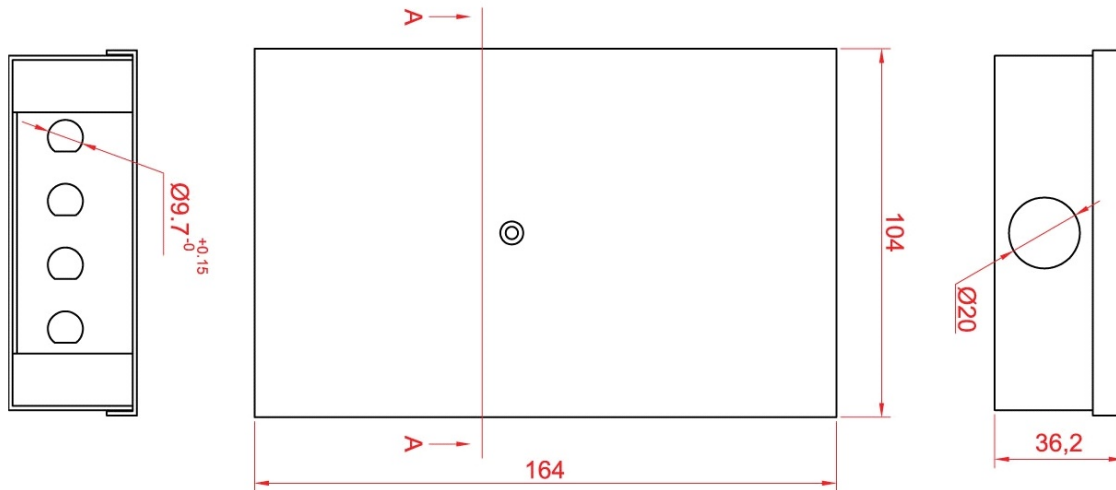

## Product Specifications

Feature	Values
Surface mounted	Wall mount/Conduit
Type of fastening	Tamperproof
Type of connector	ST
With couplers	4 Port Loaded
Suitable for number of couplers	4
Suitable for type of fibre	Multi mode
IP-rating	IP20
Width	104 mm
Height	164 mm
Depth	36.2 mm

## Product drawing