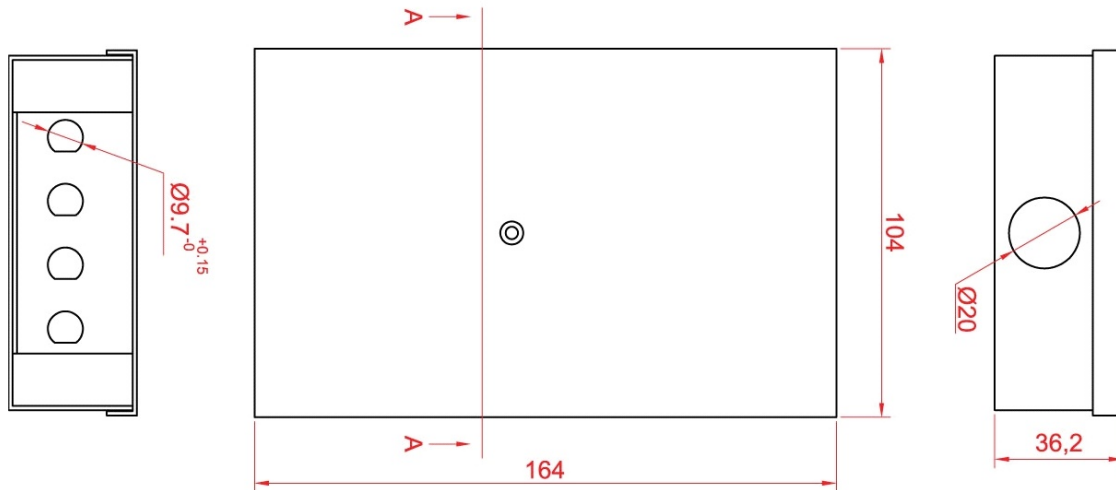

Excel Enbeam 4 Port ST Tamperproof Connection Box Gland Entry

Item Code: 202-020

excel
without compromise.

✕ Tamper-proof

✕ 20mm knock out on every side and pre-drilled fixing holes

✕ Ideal for conduit or cable gland entry

Product Overview

Patch boxes suitable for wall, floor or desk mounting.

Product Specifications

Feature	Values
Surface mounted	Wall mount/Conduit
Type of fastening	Tamperproof
Type of connector	ST
With couplers	4 Port Loaded
Suitable for number of couplers	4
Suitable for type of fibre	Multi mode
IP-rating	IP20
Width	104 mm
Height	164 mm
Depth	36.2 mm

Excel Enbeam 4 Port ST Tamperproof Connection Box Gland Entry

Item Code: 202-020

Product drawing

Standards

Applicable standard	Detail
RoHS-II/-III (2011/65/EU & 2015/863): 2023	Our products, demonstrate full adherence to the regulatory stipulations of the EU Directive 2011/65/EU (RoHS-II) and its corresponding delegated directive 2015/863 (RoHS-III).
WFD: 2023	Compliant to Waste Framework Directive
SCIP: 2023	Compliant - Does Not Contain Substances of Concern In articles as such or in complex objects (Products)
POPs (EU) No 2019/1021	EU Regulation for the restriction of Persistent Organic Pollutants.

Part Number Table

Part Number	Description
202-020	Excel Enbeam 4 Port ST Tamperproof Connection Box Gland Entry

Excel is a world class premium performing end to end infrastructure solution designed, Manufactured, supported and delivered without compromise.