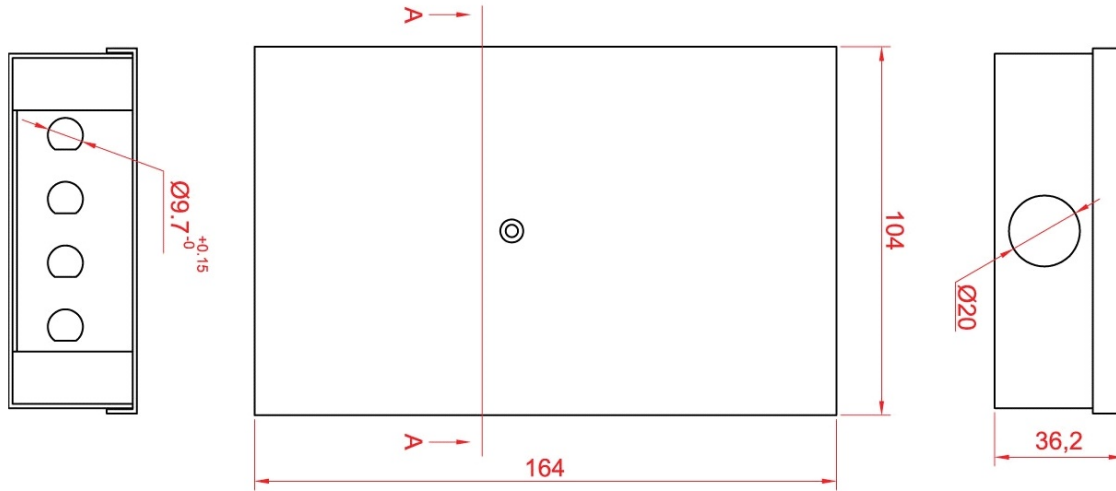

Excel Enbeam 4 Port ST Tamperproof Connection Box Gland Entry

Item Code: 202-020

excel
without compromise.

✕ Tamper-proof

✕ 20mm knock out on every side and pre-drilled fixing holes

✕ Ideal for conduit or cable gland entry

✕ CIBSE TM65 Embodied Carbon: 3.812 kg CO2e

Product Overview

Patch boxes suitable for wall, floor or desk mounting.

Product Specifications

Feature	Values
Surface mounted	Wall mount/Conduit
Type of fastening	Tamperproof
Type of connector	ST
With couplers	4 Port Loaded
Suitable for number of couplers	4
Suitable for type of fibre	Multi mode
IP-rating	IP20
Width	104 mm
Height	164 mm
Depth	36.2 mm

Excel Enbeam 4 Port ST Tamperproof Connection Box Gland Entry

Item Code: 202-020

Product drawing

Standards

Applicable standard	Detail
RoHS-II/-III (2011/65/EU & 2015/863): 2023	Our products, demonstrate full adherence to the regulatory stipulations of the EU Directive 2011/65/EU (RoHS-II) and its corresponding delegated directive 2015/863 (RoHS-III).
WFD: 2023	Compliant to Waste Framework Directive
SCIP: 2023	Compliant - Does Not Contain Substances of Concern In articles as such or in complex objects (Products)
POPs (EU) No 2019/1021	EU Regulation for the restriction of Persistent Organic Pollutants.

Part Number Table

Part Number	Description
202-020	Excel Enbeam 4 Port ST Tamperproof Connection Box Gland Entry

Excel is a world class premium performing end to end infrastructure solution designed, Manufactured, supported and delivered without compromise.