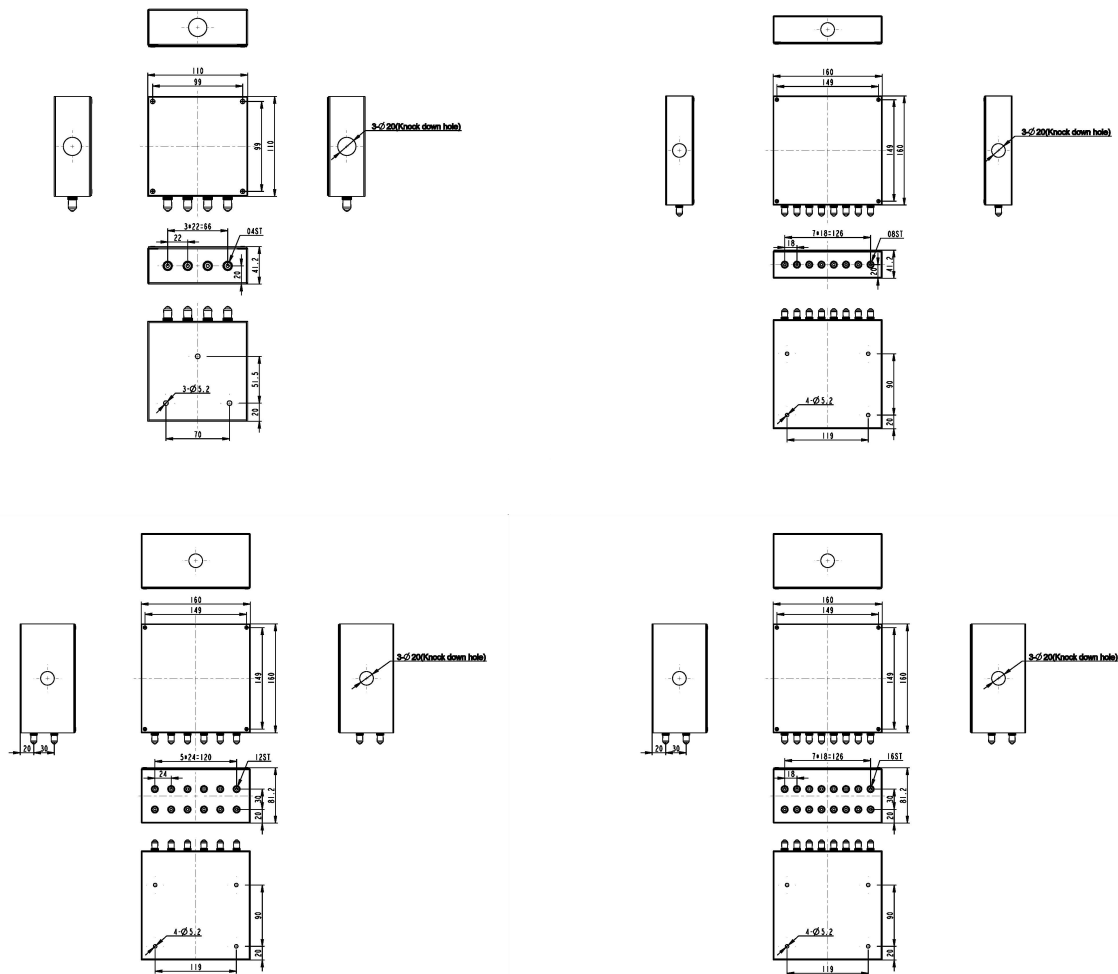

Excel Enbeam ST Patch Box 4 Port (4 Core) 110mm x 110mm x 40mm

Item Code: 202-024

POPs (EU) No 2019/1021

EU Regulation for the restriction of Persistent Organic Pollutants.

Product drawings

Part Number Table

Part Number	Description
202-024	Excel Enbeam ST Patch Box 4 Port (4 Core) 110mm x 110mm x 40mm
202-025	Excel Enbeam ST Patch Box 8 Port (8 Core) 160mm x 160mm x 40mm
202-026	Excel Enbeam ST Patch Box 12 Port (12 Core) 160mm x 160mm x 80mm
202-027	Excel Enbeam ST Patch Box 16 Port (16 Core) 160mm x 160mm x 80mm