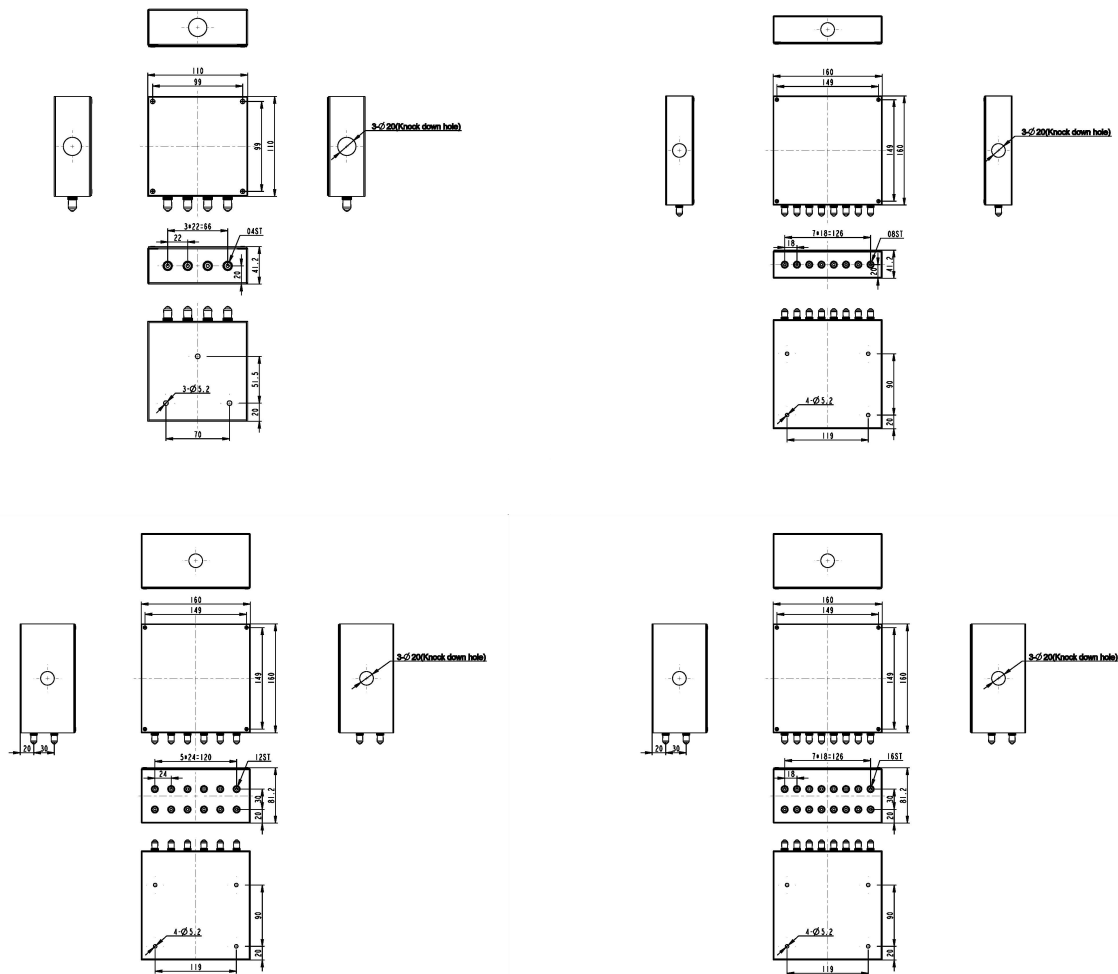

# Excel Enbeam ST Patch Box 4 Port (4 Core) 110mm x 110mm x 40mm

Item Code: 202-024

POPs (EU) No 2019/1021

EU Regulation for the restriction of Persistent Organic Pollutants.

## Product drawings

## Part Number Table

Part Number	Description
202-024	Excel Enbeam ST Patch Box 4 Port (4 Core) 110mm x 110mm x 40mm
202-025	Excel Enbeam ST Patch Box 8 Port (8 Core) 160mm x 160mm x 40mm
202-026	Excel Enbeam ST Patch Box 12 Port (12 Core) 160mm x 160mm x 80mm
202-027	Excel Enbeam ST Patch Box 16 Port (16 Core) 160mm x 160mm x 80mm