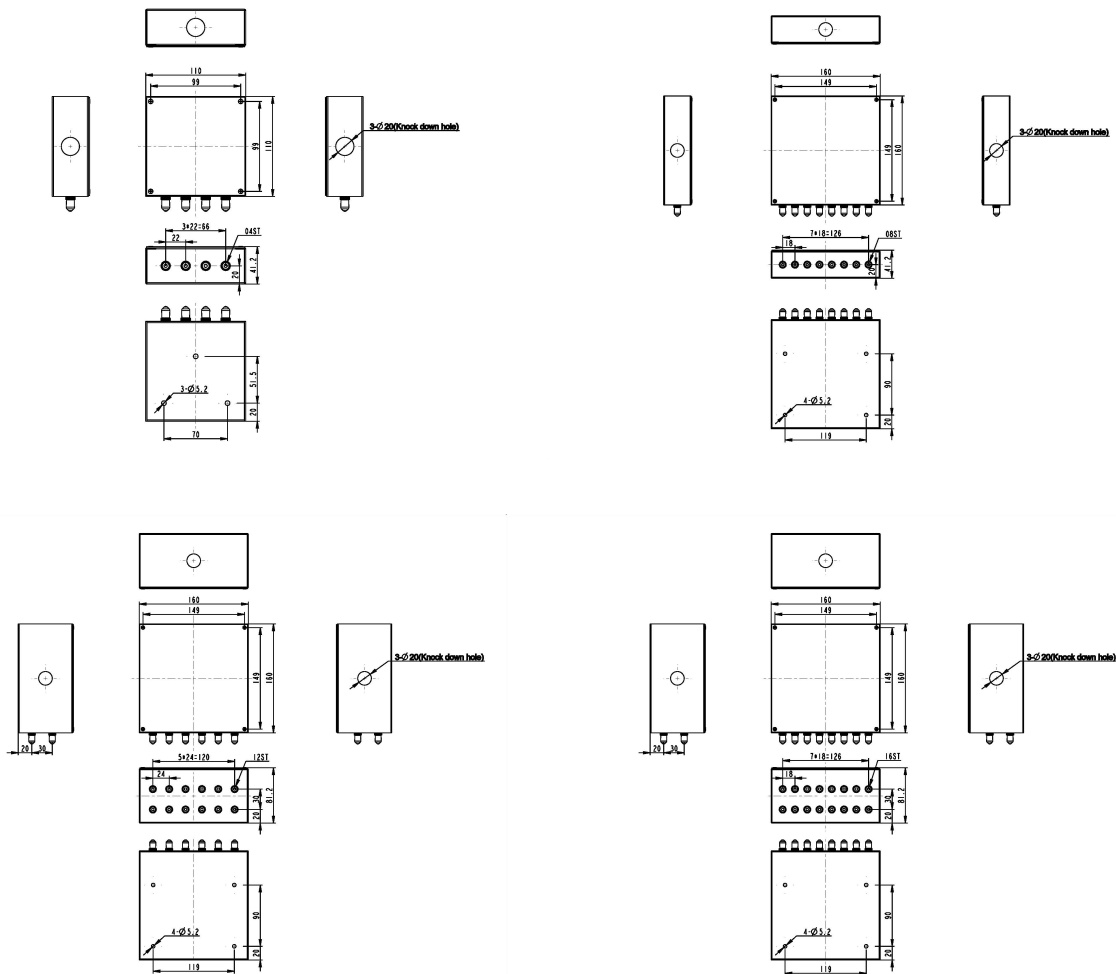

# Excel Enbeam ST Patch Box 8 Port (8 Core) 160mm x 160mm x 40mm

Item Code: 202-025

POPs (EU) No 2019/1021

EU Regulation for the restriction of Persistent Organic Pollutants.

## Product drawings

## Part Number Table

Part Number	Description
202-024	Excel Enbeam ST Patch Box 4 Port (4 Core) 110mm x 110mm x 40mm
202-025	Excel Enbeam ST Patch Box 8 Port (8 Core) 160mm x 160mm x 40mm
202-026	Excel Enbeam ST Patch Box 12 Port (12 Core) 160mm x 160mm x 80mm
202-027	Excel Enbeam ST Patch Box 16 Port (16 Core) 160mm x 160mm x 80mm