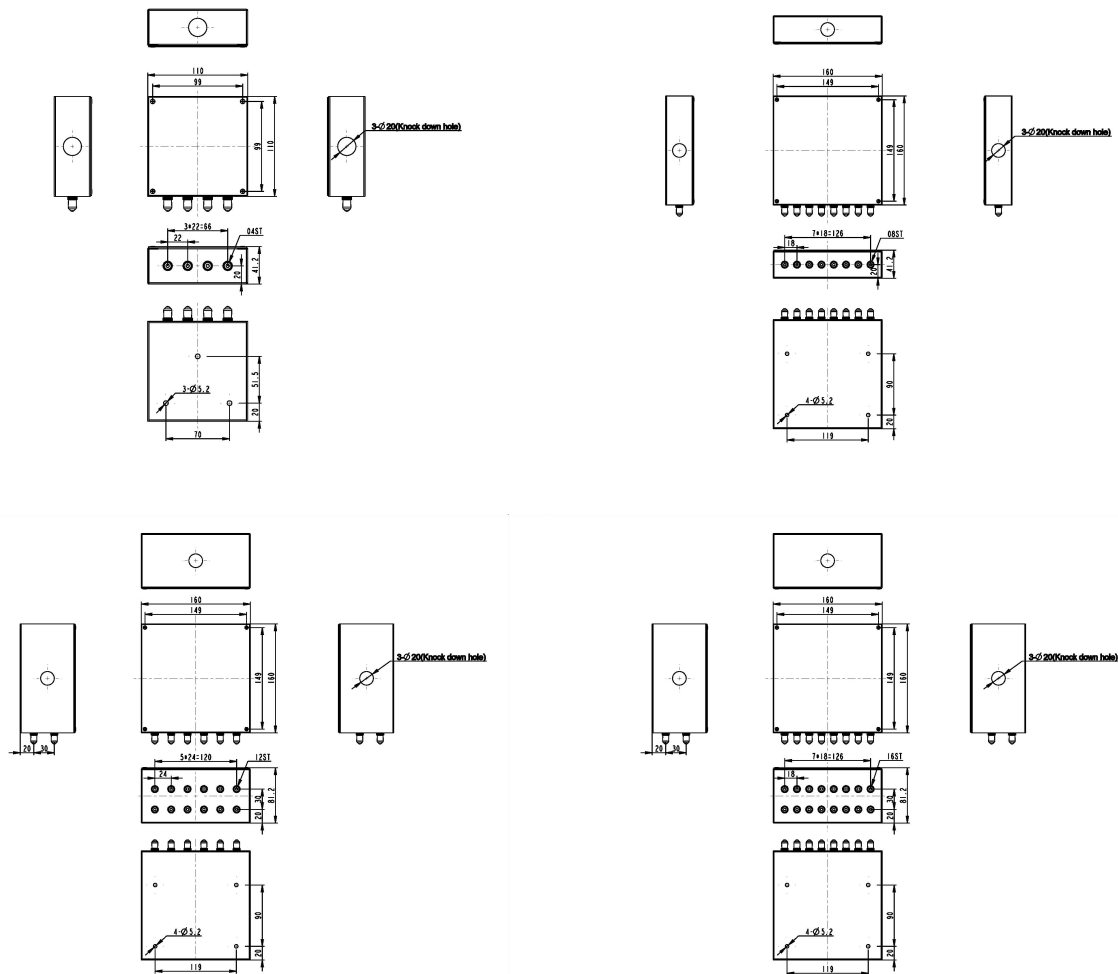

Excel Enbeam ST Patch Box 8 Port (8 Core) 160mm x 160mm x 40mm

Item Code: 202-025

POPs (EU) No 2019/1021

EU Regulation for the restriction of Persistent Organic Pollutants.

Product drawings

Part Number Table

Part Number	Description
202-024	Excel Enbeam ST Patch Box 4 Port (4 Core) 110mm x 110mm x 40mm
202-025	Excel Enbeam ST Patch Box 8 Port (8 Core) 160mm x 160mm x 40mm
202-026	Excel Enbeam ST Patch Box 12 Port (12 Core) 160mm x 160mm x 80mm
202-027	Excel Enbeam ST Patch Box 16 Port (16 Core) 160mm x 160mm x 80mm