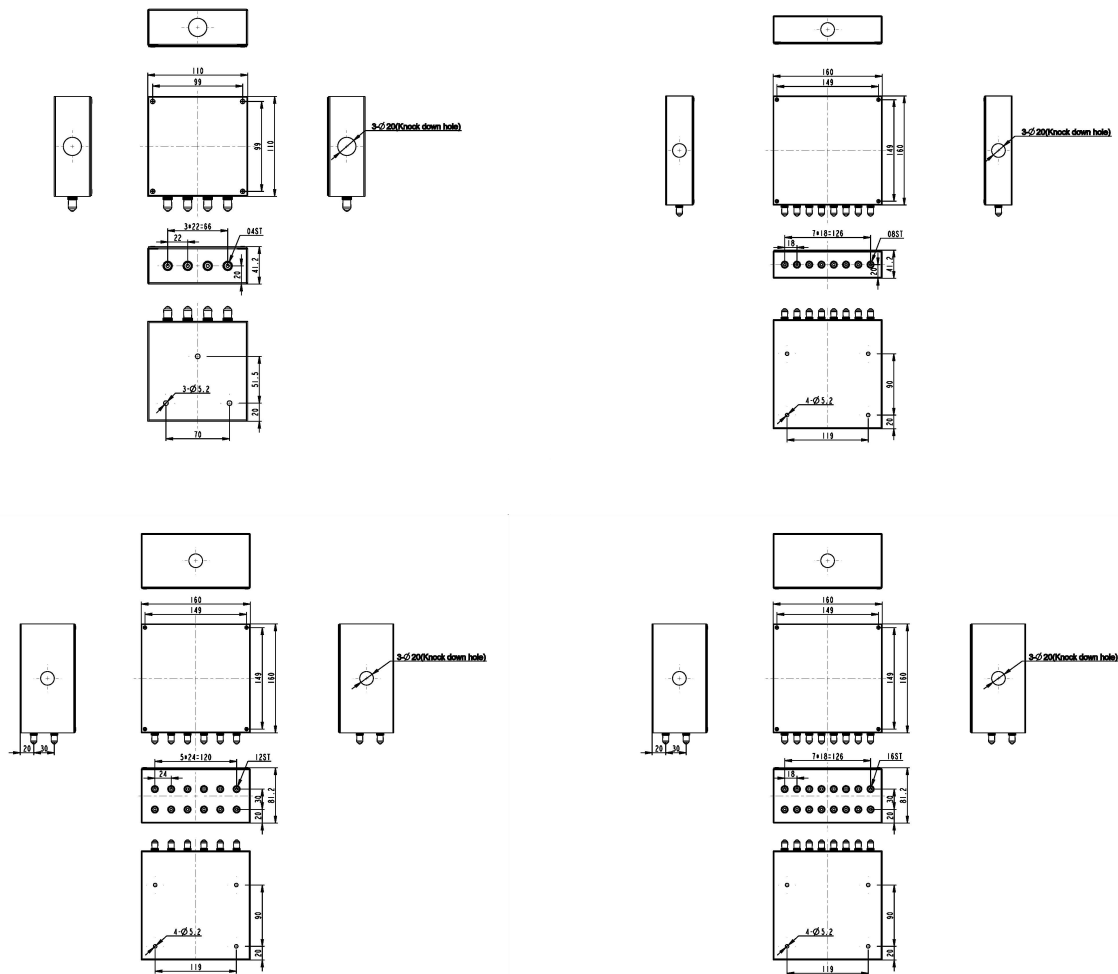

# Excel Enbeam ST Patch Box 8 Port (8 Core) 160mm x 160mm x 40mm

Item Code: 202-025

POPs (EU) No 2019/1021

EU Regulation for the restriction of Persistent Organic Pollutants.

## Product drawings

## Part Number Table

Part Number	Description
202-024	Excel Enbeam ST Patch Box 4 Port (4 Core) 110mm x 110mm x 40mm
202-025	Excel Enbeam ST Patch Box 8 Port (8 Core) 160mm x 160mm x 40mm
202-026	Excel Enbeam ST Patch Box 12 Port (12 Core) 160mm x 160mm x 80mm
202-027	Excel Enbeam ST Patch Box 16 Port (16 Core) 160mm x 160mm x 80mm