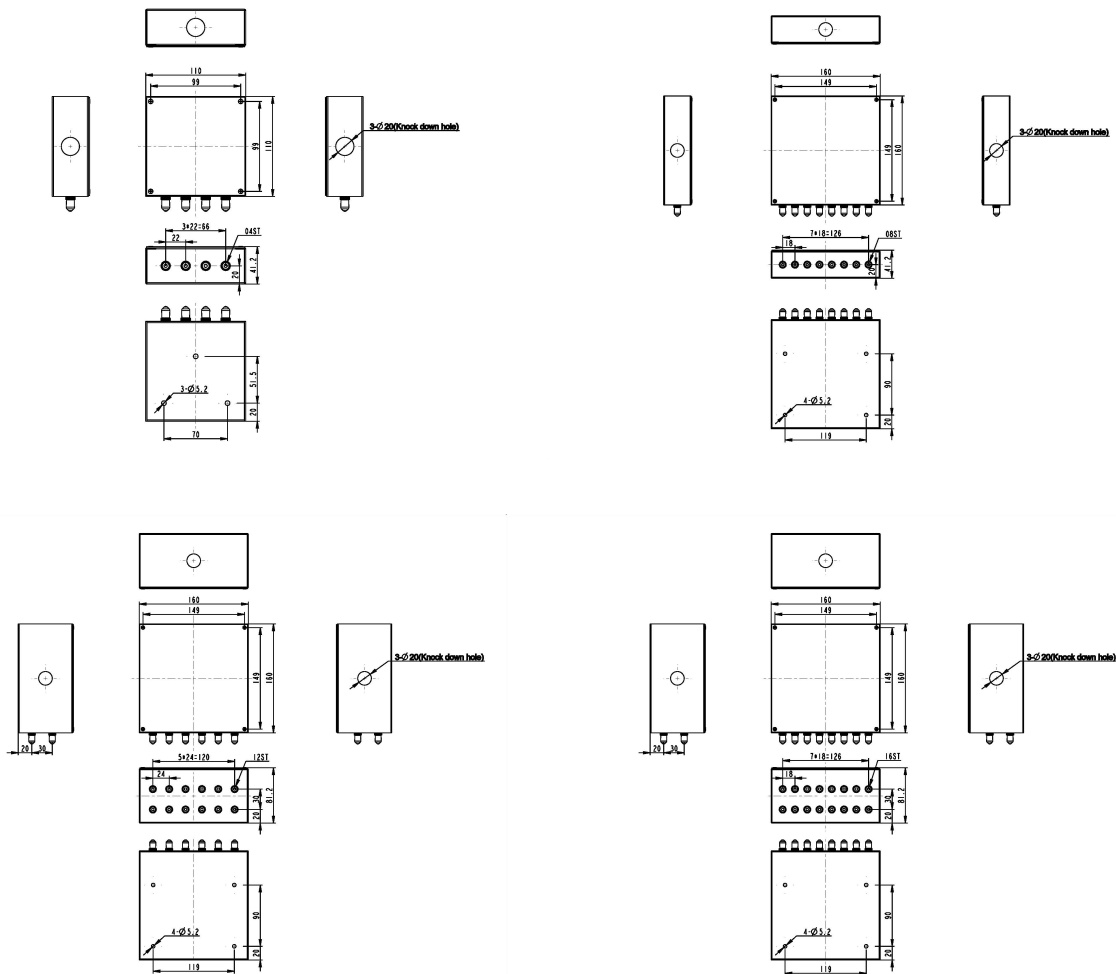

Excel Enbeam ST Patch Box 12 Port (12 Core) 160mm x 160mm x 80mm

Item Code: 202-026

POPs (EU) No 2019/1021

EU Regulation for the restriction of Persistent Organic Pollutants.

Product drawings

Part Number Table

Part Number	Description
202-024	Excel Enbeam ST Patch Box 4 Port (4 Core) 110mm x 110mm x 40mm
202-025	Excel Enbeam ST Patch Box 8 Port (8 Core) 160mm x 160mm x 40mm
202-026	Excel Enbeam ST Patch Box 12 Port (12 Core) 160mm x 160mm x 80mm
202-027	Excel Enbeam ST Patch Box 16 Port (16 Core) 160mm x 160mm x 80mm

Excel Enbeam ST Patch Box 12 Port (12 Core)
160mm x 160mm x 80mm

Item Code: 202-026

Excel is a world class premium performing end to end infrastructure solution designed,
Manufactured, supported and delivered without compromise.