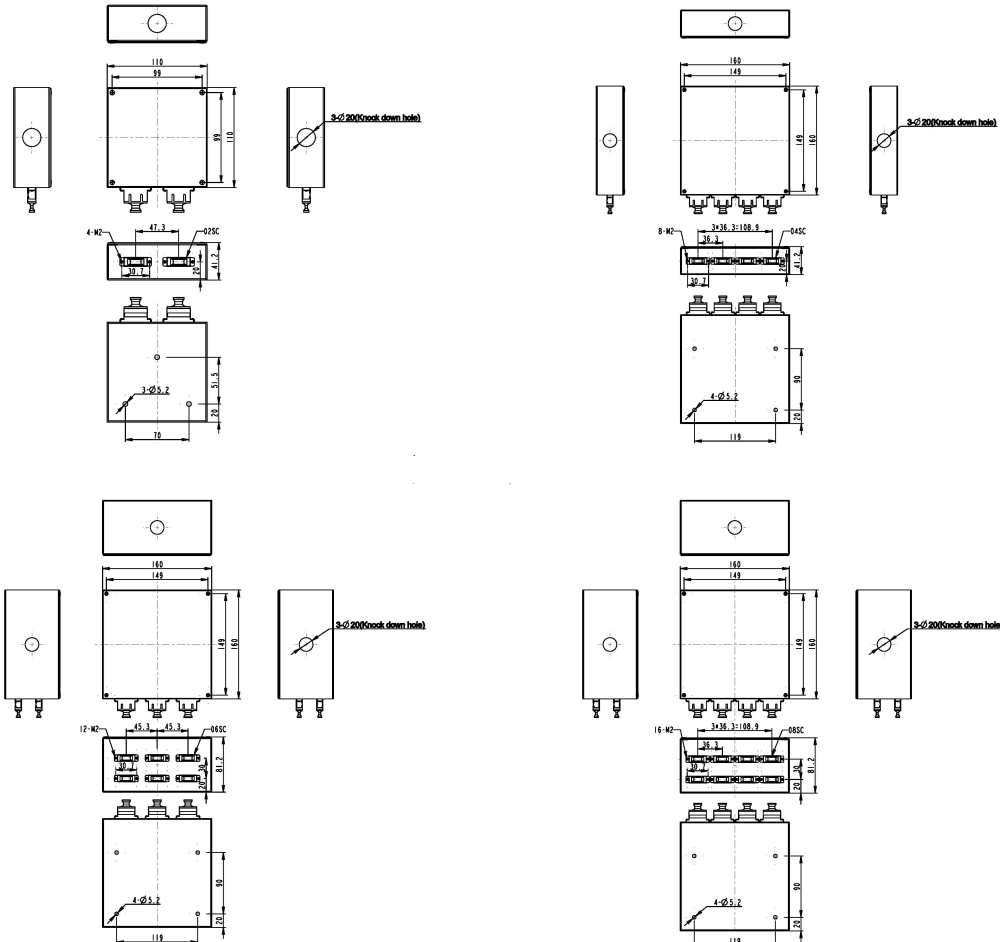

SC adaptors are Duplex style and offer two fibre connections per port.

Product Specifications

Feature	Values
Surface mounted	yes
Type of fastening	Screw
Type of connector	SC duplex
With couplers	2 Port Duplex Loaded
Suitable for number of couplers	2
Suitable for type of fibre	Multi mode
IP-rating	IP20
Width	110 mm
Height	40 mm
Depth	110 mm

Excel Enbeam SC Patch Box 2 Port Duplex (4 Core) 110mm x 110mm x 40mm

Item Code: 202-028

Additional specifications

Features	Values
Operating Temperature	-25 to +40 °C
Cable Entry 20mm knock outs	3
Material	Cold rolled steel
Colour	White RAL 9002
Material Thickness	1.2mm
Material Coating	Powder Coating

Included accessories

Accessories	Quantity
Nylon cable tie	10
Adjustable cable tie	2
12 Way splice holder	1

Standards

Applicable standard	Detail
RoHS	Compliant to the Restriction of Hazardous Substances
IEC 61754-1:2013	Fibre optic interconnecting devices and passive components - Fibre optic connector interfaces - Part 1: General and guidance
ISO/IEC 11801-1:2017	Information technology - Generic cabling for customer premises: Part 1 General Requirements
EN 50173-1:2018	Information technology. Generic cabling systems - General requirements
WFD	Compliant to Waste Framework Directive
SCIP	Compliant - Does Not Contain Substances of Concern in Products

Excel Enbeam SC Patch Box 2 Port Duplex (4 Core)

110mm x 110mm x 40mm

Item Code: 202-028

Product drawings

Part Number Table

Part Number	Description
202-028	Excel Enbeam SC Patch Box 2 Port Duplex (4 Core) 110mm x 110mm x 40mm
202-029	Excel Enbeam SC Patch Box 4 Port Duplex (8 Core) 160mm x 160mm x 40mm
202-030	Excel Enbeam SC Patch Box 6 Port Duplex (12 Core) 160mm x 160mm x 80mm
202-031	Excel Enbeam SC Patch Box 8 Port Duplex (16 Core) 160mm x 160mm x 80mm