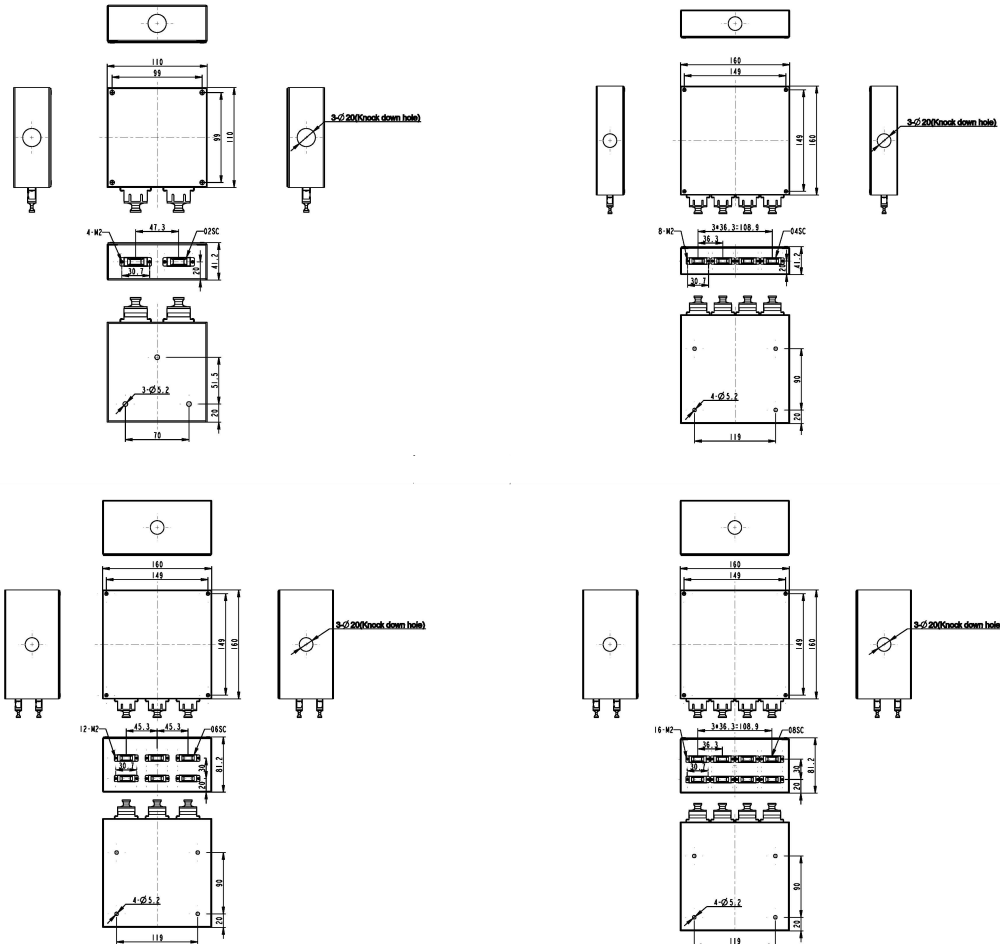

SC adaptors are Duplex style and offer two fibre connections per port.

Product Specifications

Feature	Values
Surface mounted	yes
Type of fastening	Screwing
Type of connector	SC duplex
With couplers	2 Port Duplex Loaded
Suitable for number of couplers	2
Suitable for type of fibre	Multi mode
IP-rating	IP20
Width	110 mm
Height	40 mm
Depth	110 mm

Included accessories

Accessories	Quantity
Nylon cable tie	10
Adjustable cable tie	2
12 Way splice holder	1

Standards

Applicable standard	Detail
RoHS-II/-III (2011/65/EU & 2015/863): 2023	Our products, demonstrate full adherence to the regulatory stipulations of the EU Directive 2011/65/EU (RoHS-II) and its corresponding delegated directive 2015/863 (RoHS-III).
IEC 61754-1:2013	Fibre optic interconnecting devices and passive components - Fibre optic connector interfaces - Part 1: General and guidance
ISO/IEC 11801-1:2017	Information technology - Generic cabling for customer premises: Part 1 General Requirements
EN 50173-1:2018	Information technology. Generic cabling systems - General requirements
WFD: 2023	Compliant to Waste Framework Directive
SCIP: 2023	Compliant - Does Not Contain Substances of Concern In articles as such or in complex objects (Products)
POPs (EU) No 2019/1021	EU Regulation for the restriction of Persistent Organic Pollutants.

Excel Enbeam SC Patch Box 2 Port Duplex (4 Core) 110mm x 110mm x 40mm

Item Code: 202-028

Product drawings

Part Number Table

Part Number	Description
202-028	Excel Enbeam SC Patch Box 2 Port Duplex (4 Core) 110mm x 110mm x 40mm
202-029	Excel Enbeam SC Patch Box 4 Port Duplex (8 Core) 160mm x 160mm x 40mm
202-030	Excel Enbeam SC Patch Box 6 Port Duplex (12 Core) 160mm x 160mm x 80mm
202-031	Excel Enbeam SC Patch Box 8 Port Duplex (16 Core) 160mm x 160mm x 80mm