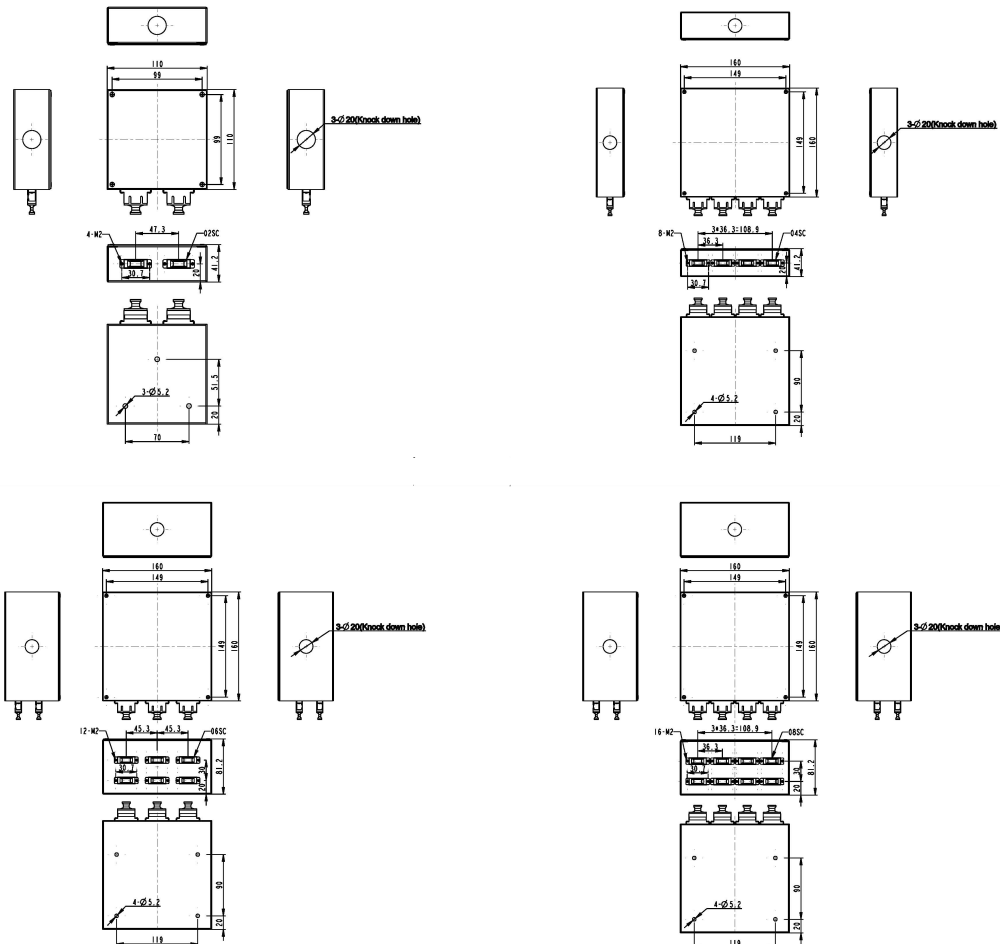

SC adaptors are Duplex style and offer two fibre connections per port.

Product Specifications

Feature	Values
Surface mounted	yes
Type of fastening	Screwing
Type of connector	SC duplex
With couplers	2 Port Duplex Loaded
Suitable for number of couplers	2
Suitable for type of fibre	Multi mode
IP-rating	IP20
Width	110 mm
Height	40 mm
Depth	110 mm

Included accessories

Accessories	Quantity
Nylon cable tie	10
Adjustable cable tie	2
12 Way splice holder	1

Standards

Applicable standard	Detail
RoHS-II/-III (2011/65/EU & 2015/863): 2023	Our products, demonstrate full adherence to the regulatory stipulations of the EU Directive 2011/65/EU (RoHS-II) and its corresponding delegated directive 2015/863 (RoHS-III).
IEC 61754-1:2013	Fibre optic interconnecting devices and passive components - Fibre optic connector interfaces - Part 1: General and guidance
ISO/IEC 11801-1:2017	Information technology - Generic cabling for customer premises: Part 1 General Requirements
EN 50173-1:2018	Information technology. Generic cabling systems - General requirements
WFD: 2023	Compliant to Waste Framework Directive
SCIP: 2023	Compliant - Does Not Contain Substances of Concern In articles as such or in complex objects (Products)
POPs (EU) No 2019/1021	EU Regulation for the restriction of Persistent Organic Pollutants.

Excel Enbeam SC Patch Box 2 Port Duplex (4 Core) 110mm x 110mm x 40mm

Item Code: 202-028

Product drawings

Part Number Table

Part Number	Description
202-028	Excel Enbeam SC Patch Box 2 Port Duplex (4 Core) 110mm x 110mm x 40mm
202-029	Excel Enbeam SC Patch Box 4 Port Duplex (8 Core) 160mm x 160mm x 40mm
202-030	Excel Enbeam SC Patch Box 6 Port Duplex (12 Core) 160mm x 160mm x 80mm
202-031	Excel Enbeam SC Patch Box 8 Port Duplex (16 Core) 160mm x 160mm x 80mm