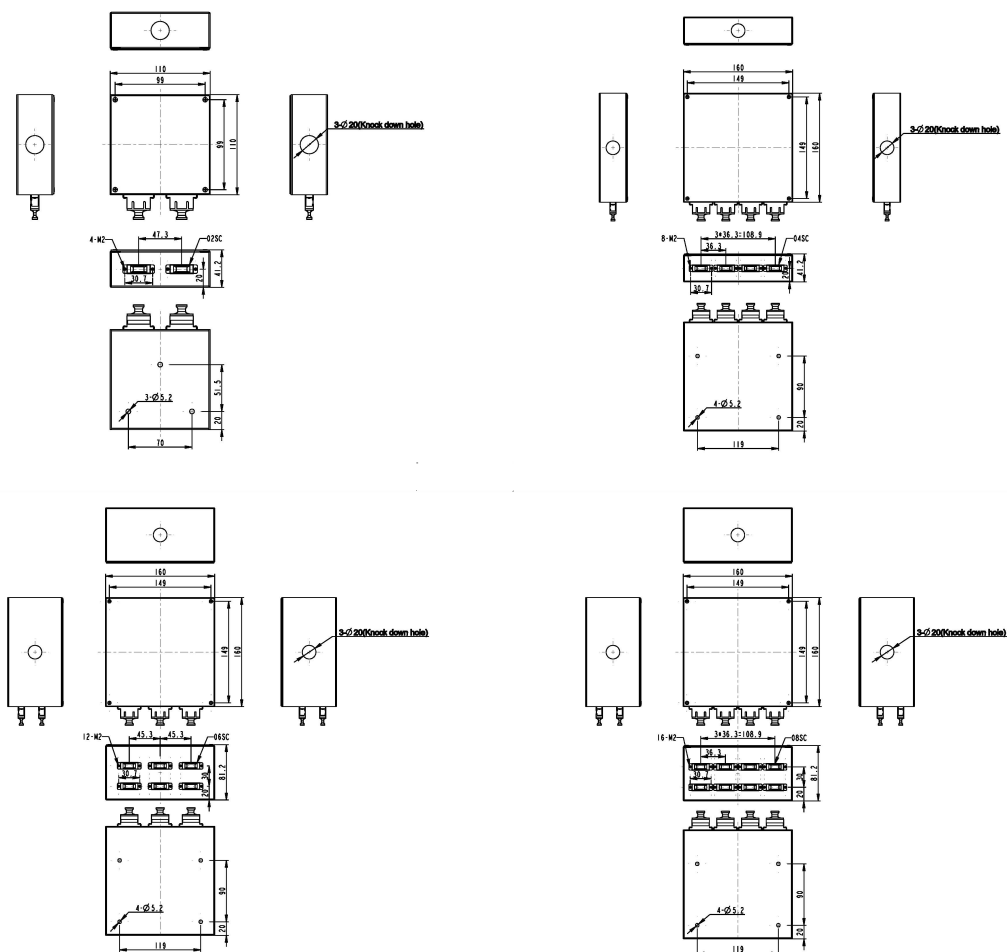

Excel Enbeam SC Patch Box 4 Port Duplex (8 Core) 160mm x 160mm x 40mm

Item Code: 202-029

Height	40 mm
Depth	160 mm

Additional specifications

Features	Values
Operating Temperature	-25 to +80 °C
Cable Entry 20mm knock outs	3
Material	Cold rolled steel
Colour	White - RAL 9002
Material Thickness	1.2 mm
Material Coating	Powder Coating

Excel Enbeam SC Patch Box 4 Port Duplex (8 Core) 160mm x 160mm x 40mm

Item Code: 202-029

articles as such or in complex objects (Products)

POPs (EU) No 2019/1021

EU Regulation for the restriction of Persistent Organic Pollutants.

Product drawings

Part Number Table

Part Number	Description
202-028	Excel Enbeam SC Patch Box 2 Port Duplex (4 Core) 110mm x 110mm x 40mm
202-029	Excel Enbeam SC Patch Box 4 Port Duplex (8 Core) 160mm x 160mm x 40mm
202-030	Excel Enbeam SC Patch Box 6 Port Duplex (12 Core) 160mm x 160mm x 80mm

Excel Enbeam SC Patch Box 4 Port Duplex (8 Core)
160mm x 160mm x 40mm

Item Code: 202-029

202-031

Excel Enbeam SC Patch Box 8 Port Duplex (16 Core) 160mm x 160mm x 80mm

Excel is a world class premium performing end to end infrastructure solution designed, Manufactured, supported and delivered without compromise.