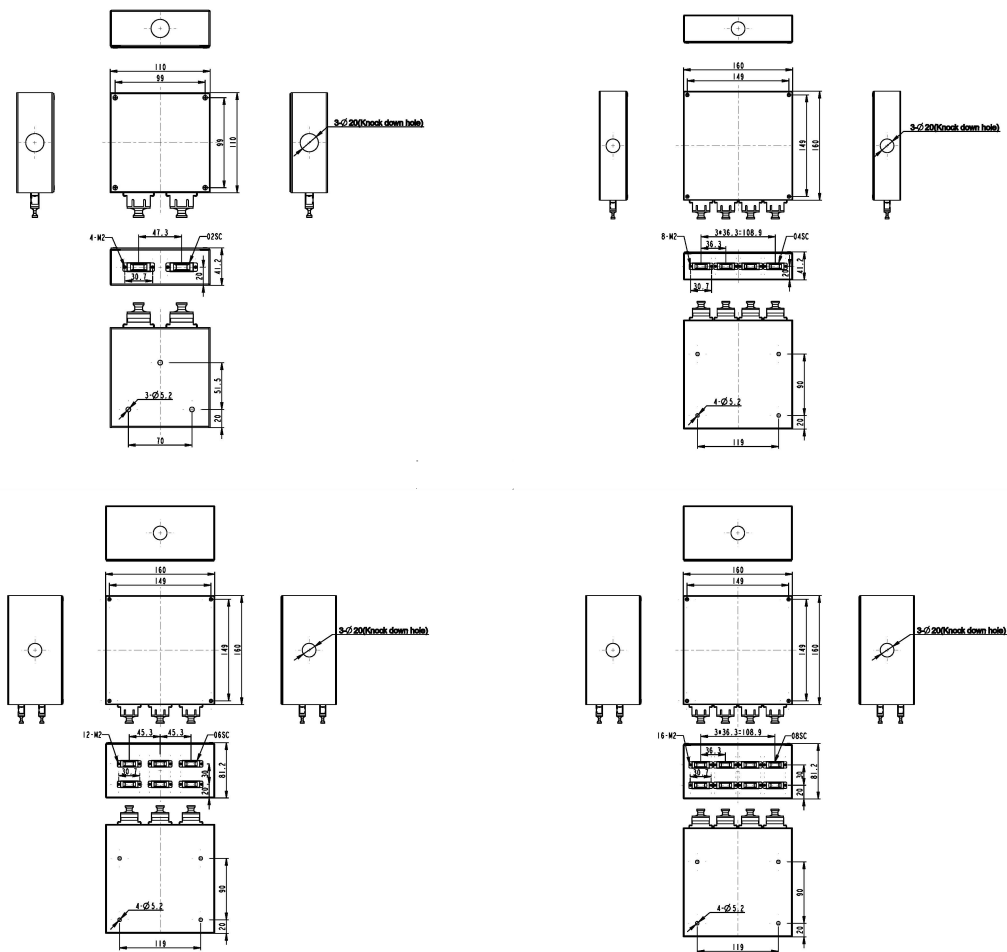

Excel Enbeam SC Patch Box 4 Port Duplex (8 Core) 160mm x 160mm x 40mm

Item Code: 202-029

articles as such or in complex objects (Products)

POPs (EU) No 2019/1021

EU Regulation for the restriction of Persistent Organic Pollutants.

Product drawings

Part Number Table

Part Number	Description
202-028	Excel Enbeam SC Patch Box 2 Port Duplex (4 Core) 110mm x 110mm x 40mm
202-029	Excel Enbeam SC Patch Box 4 Port Duplex (8 Core) 160mm x 160mm x 40mm
202-030	Excel Enbeam SC Patch Box 6 Port Duplex (12 Core) 160mm x 160mm x 80mm

Excel Enbeam SC Patch Box 4 Port Duplex (8 Core)
160mm x 160mm x 40mm

Item Code: 202-029

202-031

Excel Enbeam SC Patch Box 8 Port Duplex (16 Core) 160mm x 160mm x 80mm

Excel is a world class premium performing end to end infrastructure solution designed, Manufactured, supported and delivered without compromise.