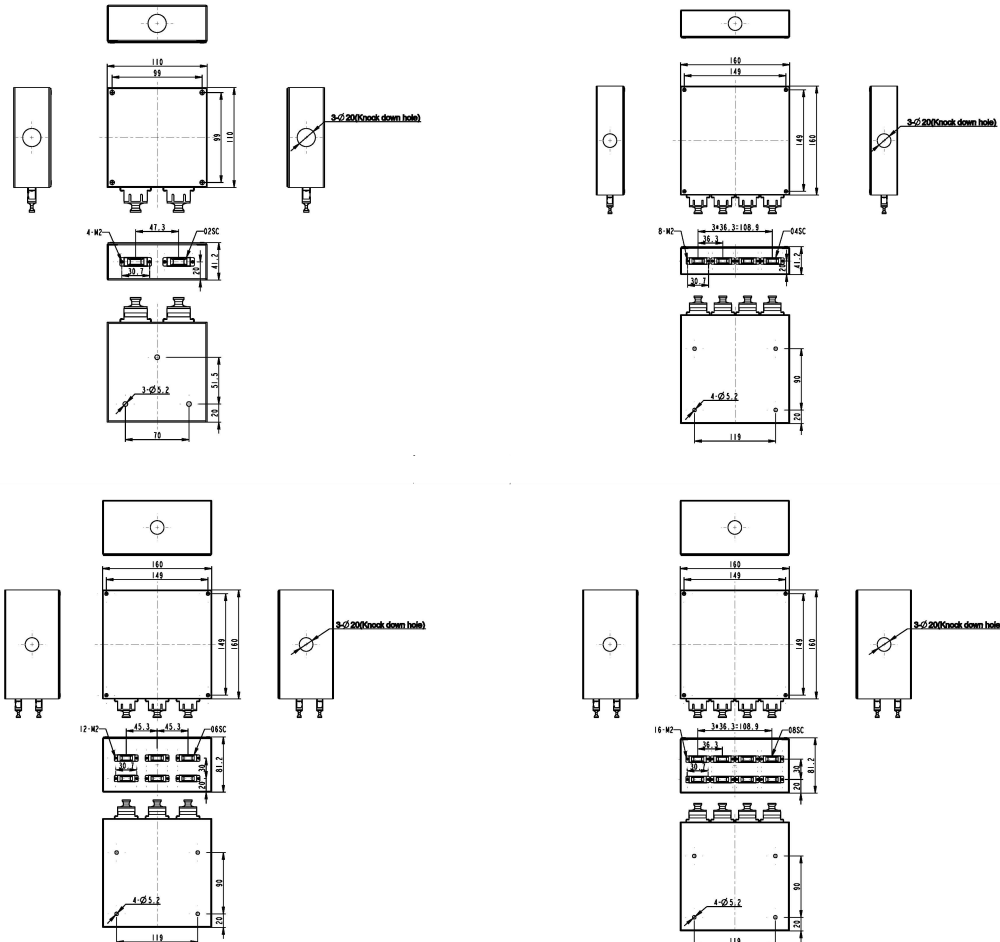

SC adaptors are Duplex style and offer two fibre connections per port.

Product Specifications

Feature	Values
Surface mounted	yes
Type of fastening	Screw
Type of connector	SC duplex
With couplers	4 Port Duplex Loaded
Suitable for number of couplers	4
Suitable for type of fibre	Multi mode
IP-rating	IP20
Width	160 mm
Height	40 mm
Depth	160 mm

Excel Enbeam SC Patch Box 4 Port Duplex (8 Core) 160mm x 160mm x 40mm

Item Code: 202-029

Additional specifications

Features	Values
Operating Temperature	-25 to +40 °C
Cable Entry 20mm knock outs	3
Material	Cold rolled steel
Colour	White RAL 9002
Material Thickness	1.2mm
Material Coating	Powder Coating

Included accessories

Accessories	Quantity
Nylon cable tie	10
Adjustable cable tie	2
12 Way splice holder	1

Standards

Applicable standard	Detail
RoHS	Compliant to the Restriction of Hazardous Substances
IEC 61754-1:2013	Fibre optic interconnecting devices and passive components - Fibre optic connector interfaces - Part 1: General and guidance
ISO/IEC 11801-1:2017	Information technology - Generic cabling for customer premises: Part 1 General Requirements
EN 50173-1:2018	Information technology. Generic cabling systems - General requirements
WFD	Compliant to Waste Framework Directive
SCIP	Compliant - Does Not Contain Substances of Concern in Products

Excel Enbeam SC Patch Box 4 Port Duplex (8 Core) 160mm x 160mm x 40mm

Item Code: 202-029

Product drawings

Part Number Table

Part Number	Description
202-028	Excel Enbeam SC Patch Box 2 Port Duplex (4 Core) 110mm x 110mm x 40mm
202-029	Excel Enbeam SC Patch Box 4 Port Duplex (8 Core) 160mm x 160mm x 40mm
202-030	Excel Enbeam SC Patch Box 6 Port Duplex (12 Core) 160mm x 160mm x 80mm
202-031	Excel Enbeam SC Patch Box 8 Port Duplex (16 Core) 160mm x 160mm x 80mm