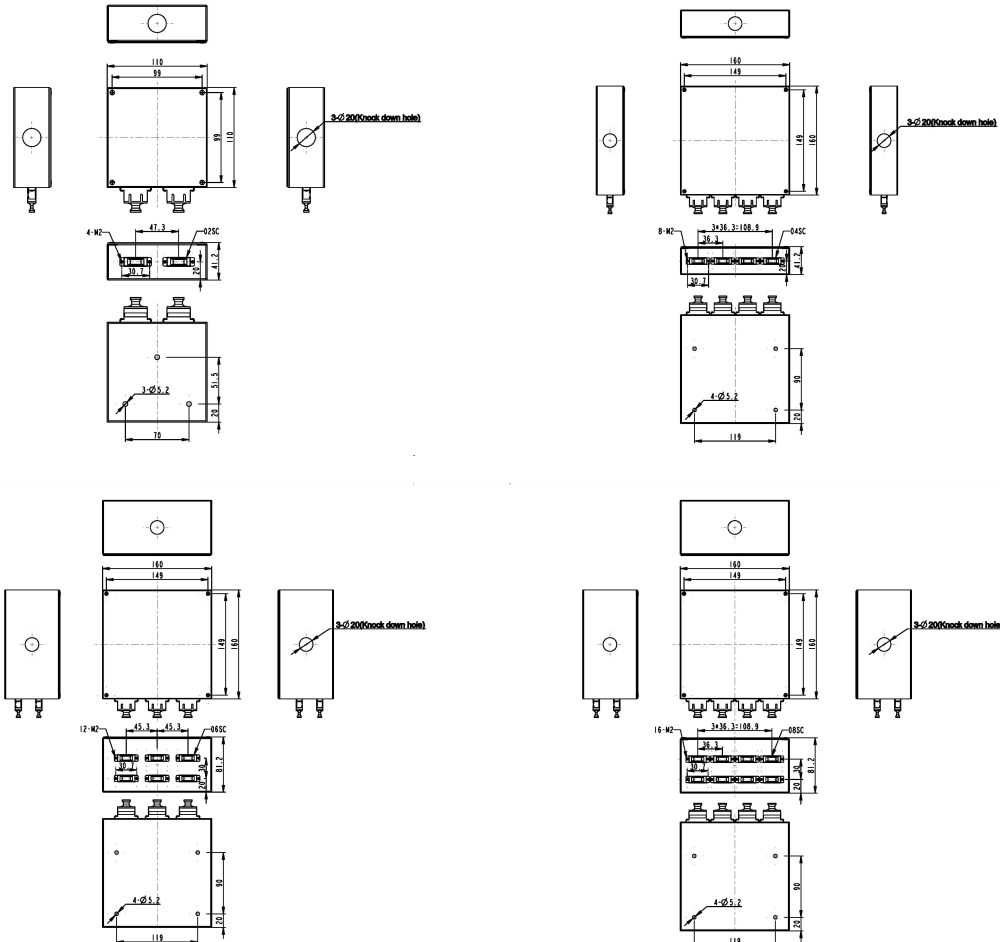

SC adaptors are Duplex style and offer two fibre connections per port.

Product Specifications

Feature	Values
Surface mounted	yes
Type of fastening	Screwing
Type of connector	SC duplex
With couplers	4 Port Duplex Loaded
Suitable for number of couplers	4
Suitable for type of fibre	Multi mode
IP-rating	IP20
Width	160 mm
Height	40 mm
Depth	160 mm

Included accessories

Accessories	Quantity
Nylon cable tie	10
Adjustable cable tie	2
12 Way splice holder	1

Standards

Applicable standard	Detail
RoHS-II/-III (2011/65/EU & 2015/863): 2023	Our products, demonstrate full adherence to the regulatory stipulations of the EU Directive 2011/65/EU (RoHS-II) and its corresponding delegated directive 2015/863 (RoHS-III).
IEC 61754-1:2013	Fibre optic interconnecting devices and passive components - Fibre optic connector interfaces - Part 1: General and guidance
ISO/IEC 11801-1:2017	Information technology - Generic cabling for customer premises: Part 1 General Requirements
EN 50173-1:2018	Information technology. Generic cabling systems - General requirements
WFD: 2023	Compliant to Waste Framework Directive
SCIP: 2023	Compliant - Does Not Contain Substances of Concern In articles as such or in complex objects (Products)
POPs (EU) No 2019/1021	EU Regulation for the restriction of Persistent Organic Pollutants.

Excel Enbeam SC Patch Box 4 Port Duplex (8 Core) 160mm x 160mm x 40mm

Item Code: 202-029

Product drawings

Part Number Table

Part Number	Description
202-028	Excel Enbeam SC Patch Box 2 Port Duplex (4 Core) 110mm x 110mm x 40mm
202-029	Excel Enbeam SC Patch Box 4 Port Duplex (8 Core) 160mm x 160mm x 40mm
202-030	Excel Enbeam SC Patch Box 6 Port Duplex (12 Core) 160mm x 160mm x 80mm
202-031	Excel Enbeam SC Patch Box 8 Port Duplex (16 Core) 160mm x 160mm x 80mm