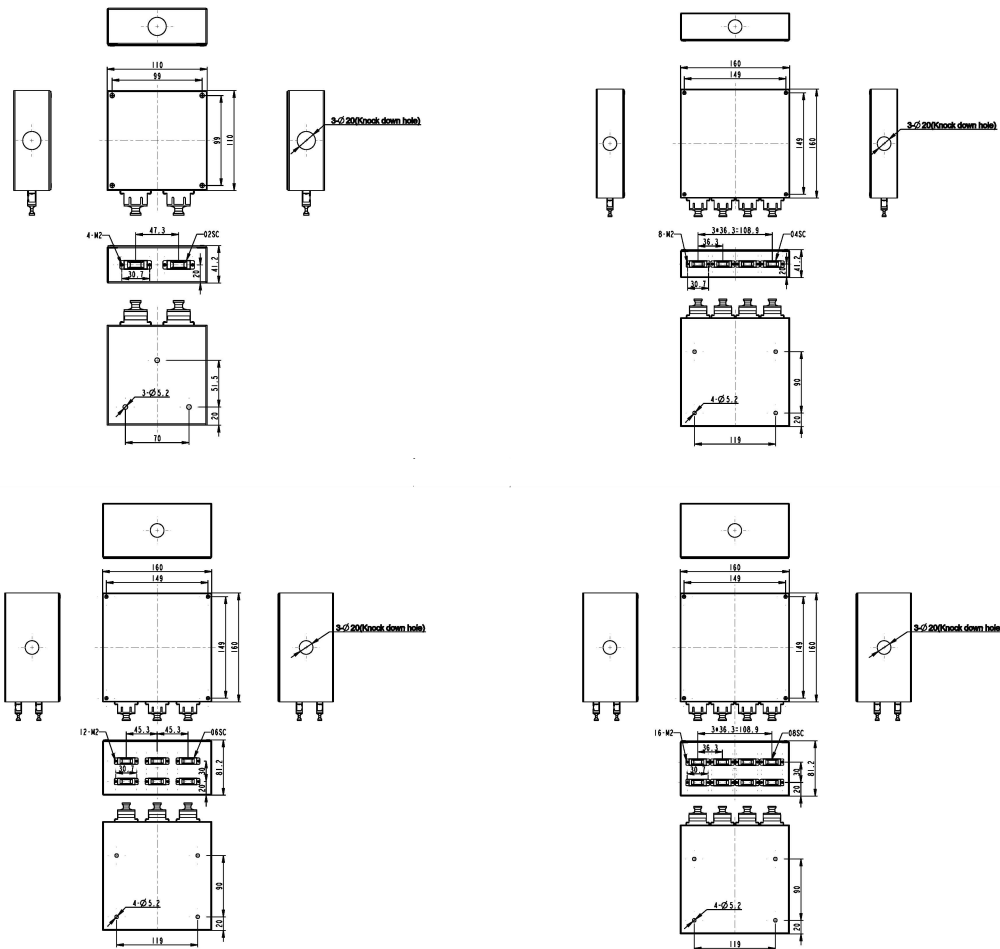

Excel Enbeam SC Patch Box 6 Port Duplex (12 Core)  
160mm x 160mm x 80mm

Part Code: 202-030

sales@excel-networking.com  
excel-networking.com

Persistent Organic Pollutants (Amendment) (EU Exit)  
Regulations 2020 (SI 2020 No. 1355).

# Excel Enbeam SC Patch Box 6 Port Duplex (12 Core) 160mm x 160mm x 80mm

Part Code: 202-030

sales@excel-networking.com  
excel-networking.com

## Product drawings