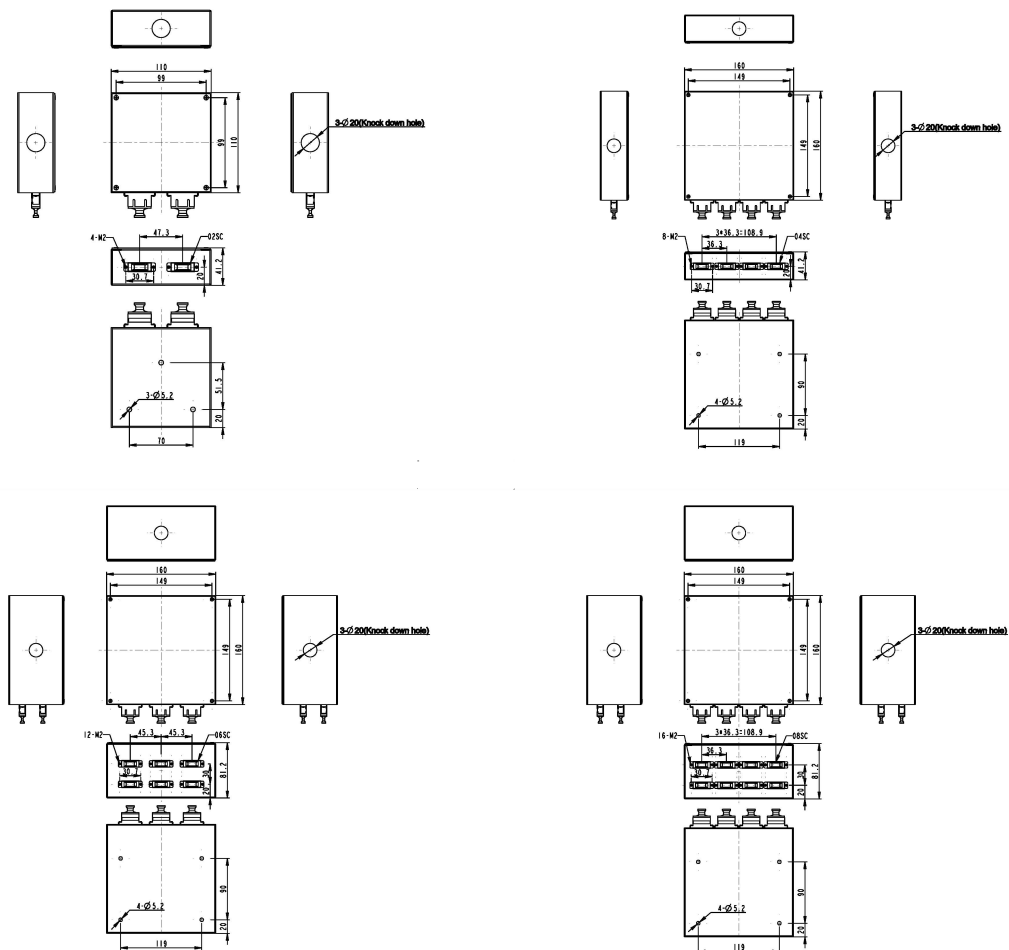

Excel Enbeam SC Patch Box 8 Port Duplex (16 Core) 160mm x 160mm x 80mm

Item Code: 202-031

articles as such or in complex objects (Products)

POPs (EU) No 2019/1021

EU Regulation for the restriction of Persistent Organic Pollutants.

Product drawings

Part Number Table

Part Number	Description
202-028	Excel Enbeam SC Patch Box 2 Port Duplex (4 Core) 110mm x 110mm x 40mm
202-029	Excel Enbeam SC Patch Box 4 Port Duplex (8 Core) 160mm x 160mm x 40mm
202-030	Excel Enbeam SC Patch Box 6 Port Duplex (12 Core) 160mm x 160mm x 80mm

Excel Enbeam SC Patch Box 8 Port Duplex (16 Core)
160mm x 160mm x 80mm

Item Code: 202-031

202-031

Excel Enbeam SC Patch Box 8 Port Duplex (16 Core) 160mm x 160mm x 80mm

Excel is a world class premium performing end to end infrastructure solution designed, Manufactured, supported and delivered without compromise.