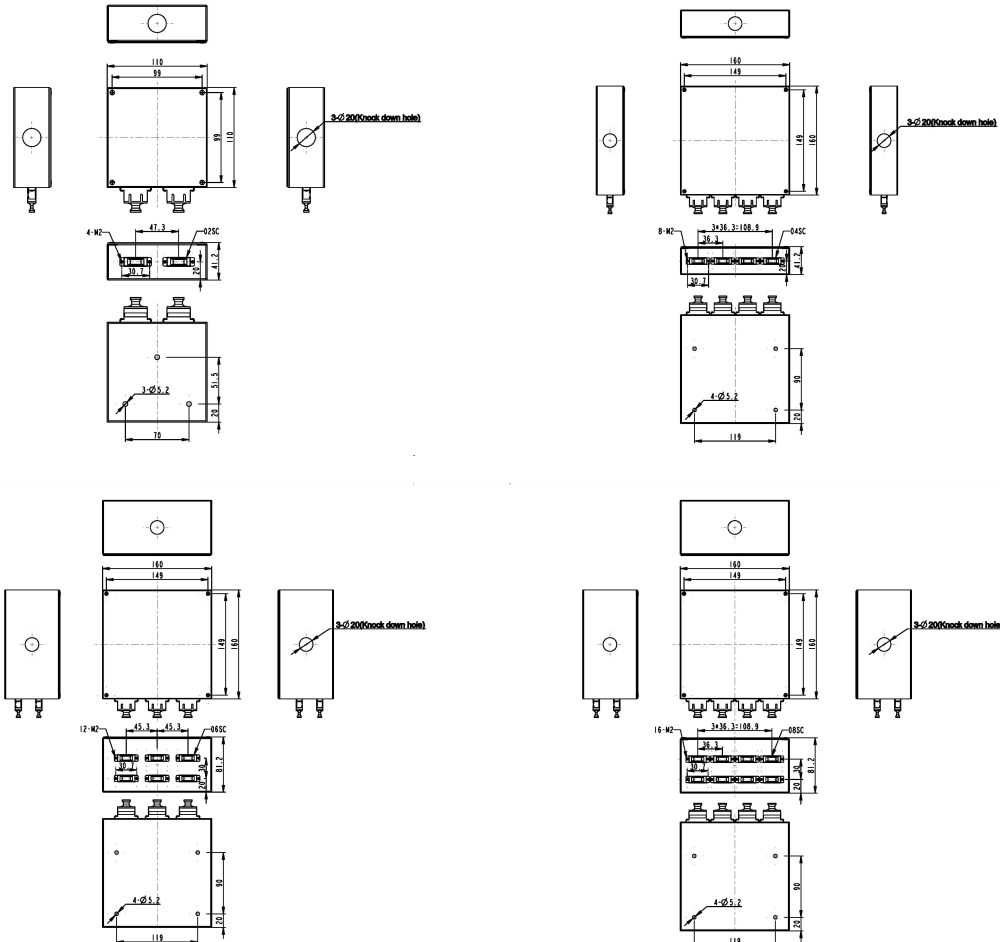

# Excel Enbeam SC Patch Box 8 Port Duplex (16 Core) 160mm x 160mm x 80mm

Item Code: 202-031

## Product drawings

## Part Number Table

Part Number	Description
202-028	Excel Enbeam SC Patch Box 2 Port Duplex (4 Core) 110mm x 110mm x 40mm
202-029	Excel Enbeam SC Patch Box 4 Port Duplex (8 Core) 160mm x 160mm x 40mm
202-030	Excel Enbeam SC Patch Box 6 Port Duplex (12 Core) 160mm x 160mm x 80mm
202-031	Excel Enbeam SC Patch Box 8 Port Duplex (16 Core) 160mm x 160mm x 80mm