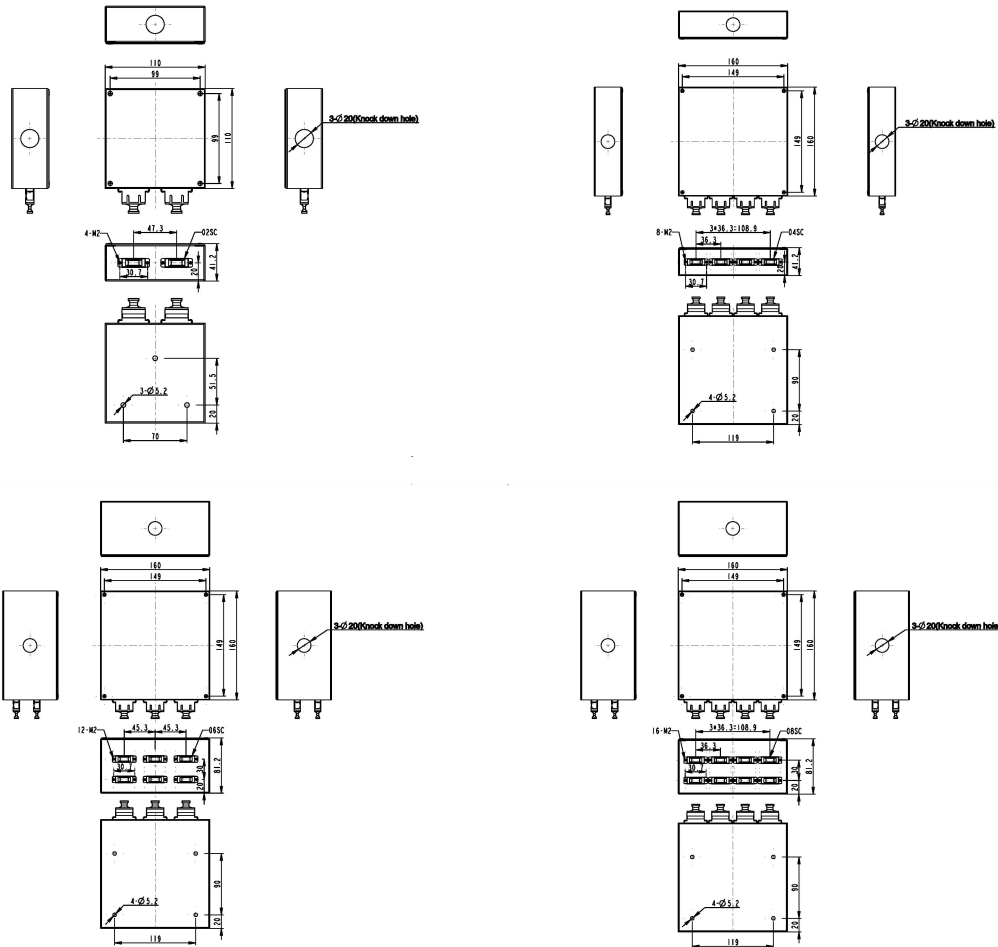

# Excel Enbeam SC Patch Box 8 Port Duplex (16 Core) 160mm x 160mm x 80mm

Part Code: 202-031

sales@excel-networking.com  
excel-networking.com

## Product drawings