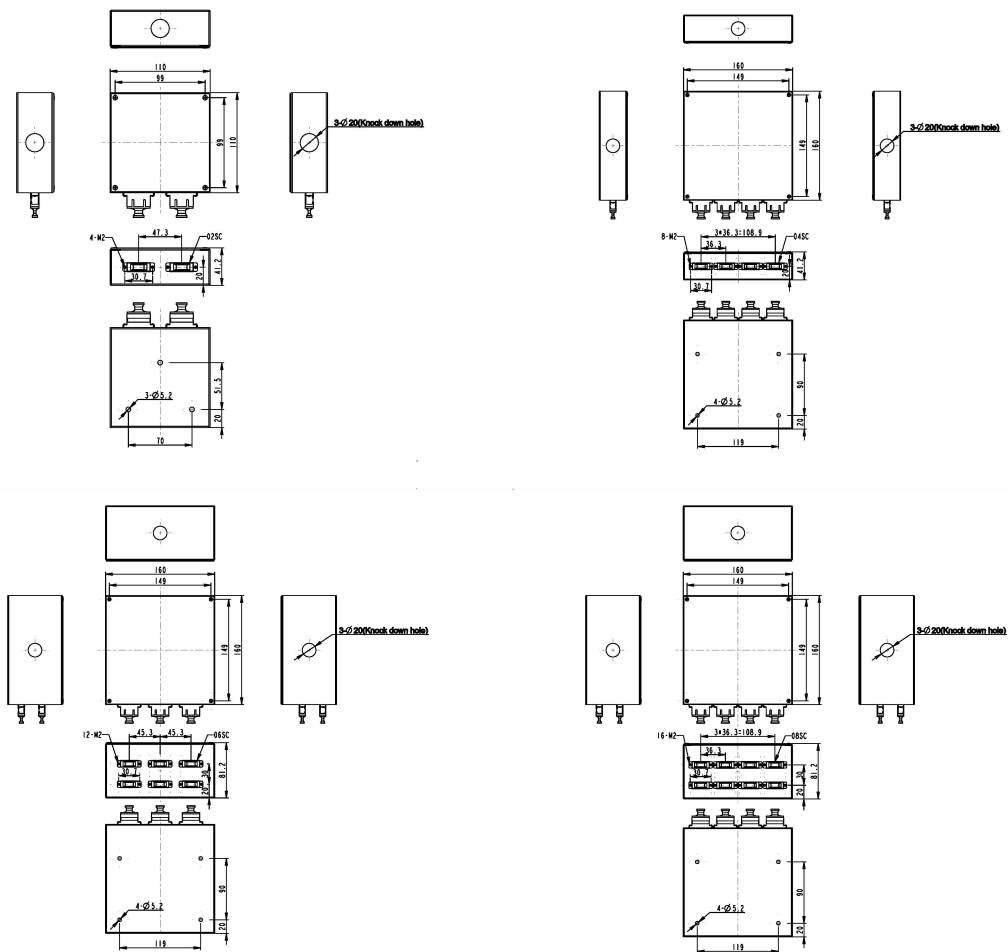

Excel Enbeam SC Patch Box 8 Port Duplex (16 Core) 160mm x 160mm x 80mm

Item Code: 202-031

articles as such or in complex objects (Products)

POPs (EU) No 2019/1021

EU Regulation for the restriction of Persistent Organic Pollutants.

Product drawings

Part Number Table

Part Number	Description
202-028	Excel Enbeam SC Patch Box 2 Port Duplex (4 Core) 110mm x 110mm x 40mm
202-029	Excel Enbeam SC Patch Box 4 Port Duplex (8 Core) 160mm x 160mm x 40mm
202-030	Excel Enbeam SC Patch Box 6 Port Duplex (12 Core) 160mm x 160mm x 80mm

Excel Enbeam SC Patch Box 8 Port Duplex (16 Core)
160mm x 160mm x 80mm

Item Code: 202-031

202-031

Excel Enbeam SC Patch Box 8 Port Duplex (16 Core) 160mm x 160mm x 80mm

Excel is a world class premium performing end to end infrastructure solution designed, Manufactured, supported and delivered without compromise.