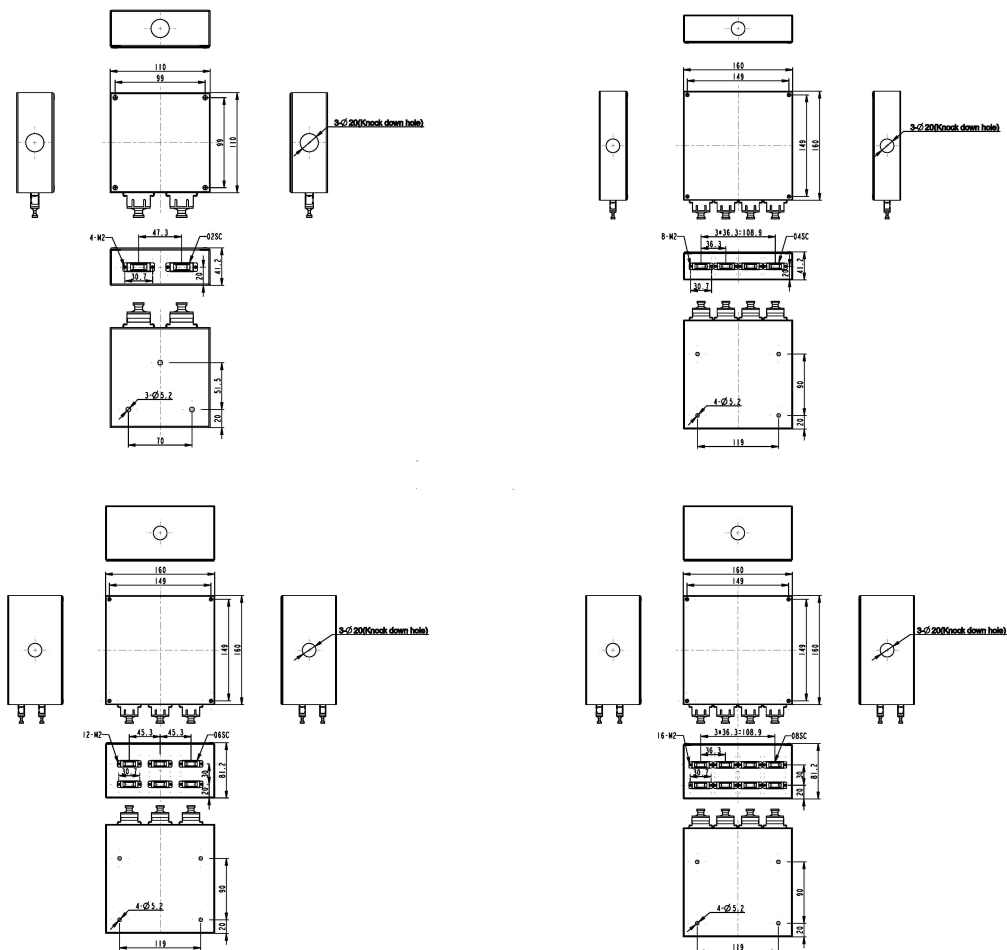

Excel Enbeam SC Patch Box 8 Port Duplex (16 Core) 160mm x 160mm x 80mm

Item Code: 202-031

articles as such or in complex objects (Products)

POPs (EU) No 2019/1021

EU Regulation for the restriction of Persistent Organic Pollutants.

Product drawings

Part Number Table

Part Number	Description
202-028	Excel Enbeam SC Patch Box 2 Port Duplex (4 Core) 110mm x 110mm x 40mm
202-029	Excel Enbeam SC Patch Box 4 Port Duplex (8 Core) 160mm x 160mm x 40mm
202-030	Excel Enbeam SC Patch Box 6 Port Duplex (12 Core) 160mm x 160mm x 80mm

Excel Enbeam SC Patch Box 8 Port Duplex (16 Core)
160mm x 160mm x 80mm

Item Code: 202-031

202-031

Excel Enbeam SC Patch Box 8 Port Duplex (16 Core) 160mm x 160mm x 80mm

Excel is a world class premium performing end to end infrastructure solution designed, Manufactured, supported and delivered without compromise.