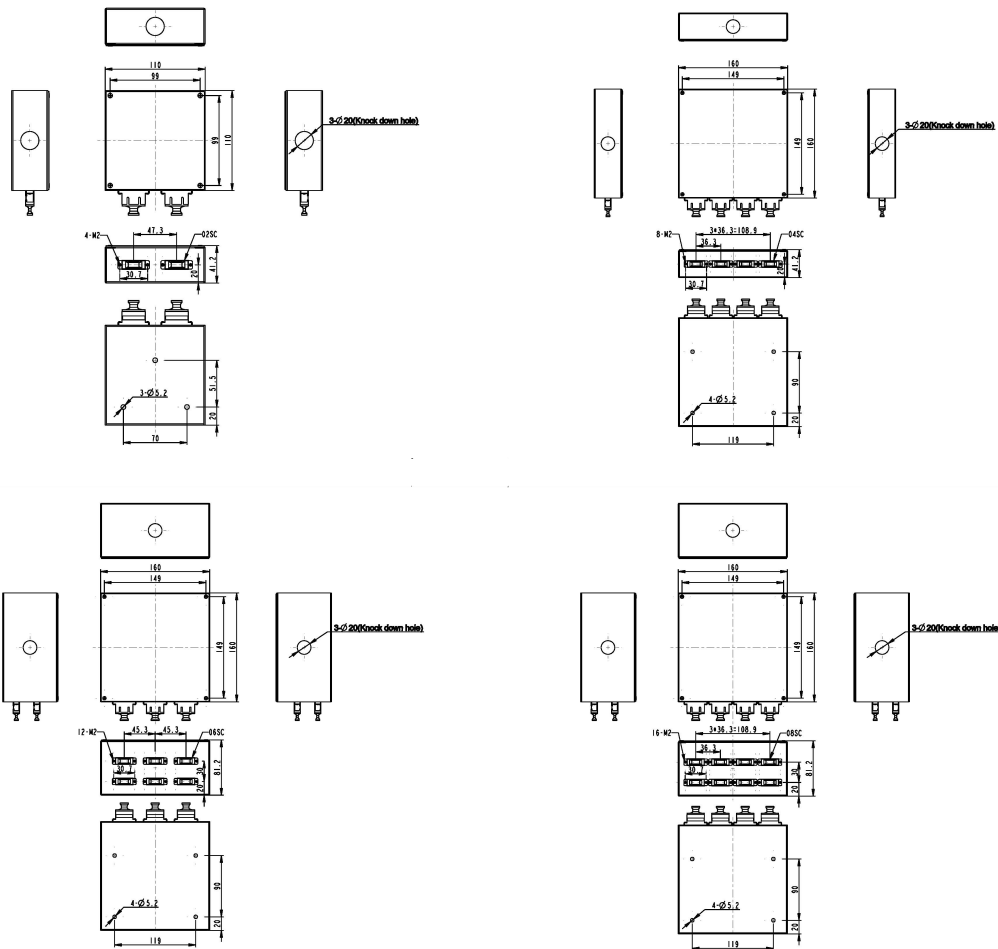

Excel Enbeam SC Patch Box 8 Port Duplex (16 Core)
160mm x 160mm x 80mm

Part Code: 202-031

sales@excel-networking.com
excel-networking.com

Persistent Organic Pollutants (Amendment) (EU Exit)
Regulations 2020 (SI 2020 No. 1355).

Excel Enbeam SC Patch Box 8 Port Duplex (16 Core) 160mm x 160mm x 80mm

Part Code: 202-031

sales@excel-networking.com
excel-networking.com

Product drawings

Part Code Table

Part Code	Description
202-028	Excel Enbeam SC Patch Box 2 Port Duplex (4 Core) 110mm x 110mm x 40mm
202-029	Excel Enbeam SC Patch Box 4 Port Duplex (8 Core) 160mm x 160mm x 40mm
202-030	Excel Enbeam SC Patch Box 6 Port Duplex (12 Core) 160mm x 160mm x 80mm
202-031	Excel Enbeam SC Patch Box 8 Port Duplex (16 Core) 160mm x 160mm x 80mm

Excel Enbeam SC Patch Box 8 Port Duplex (16 Core)
160mm x 160mm x 80mm

Part Code: 202-031

sales@excel-networking.com
excel-networking.com