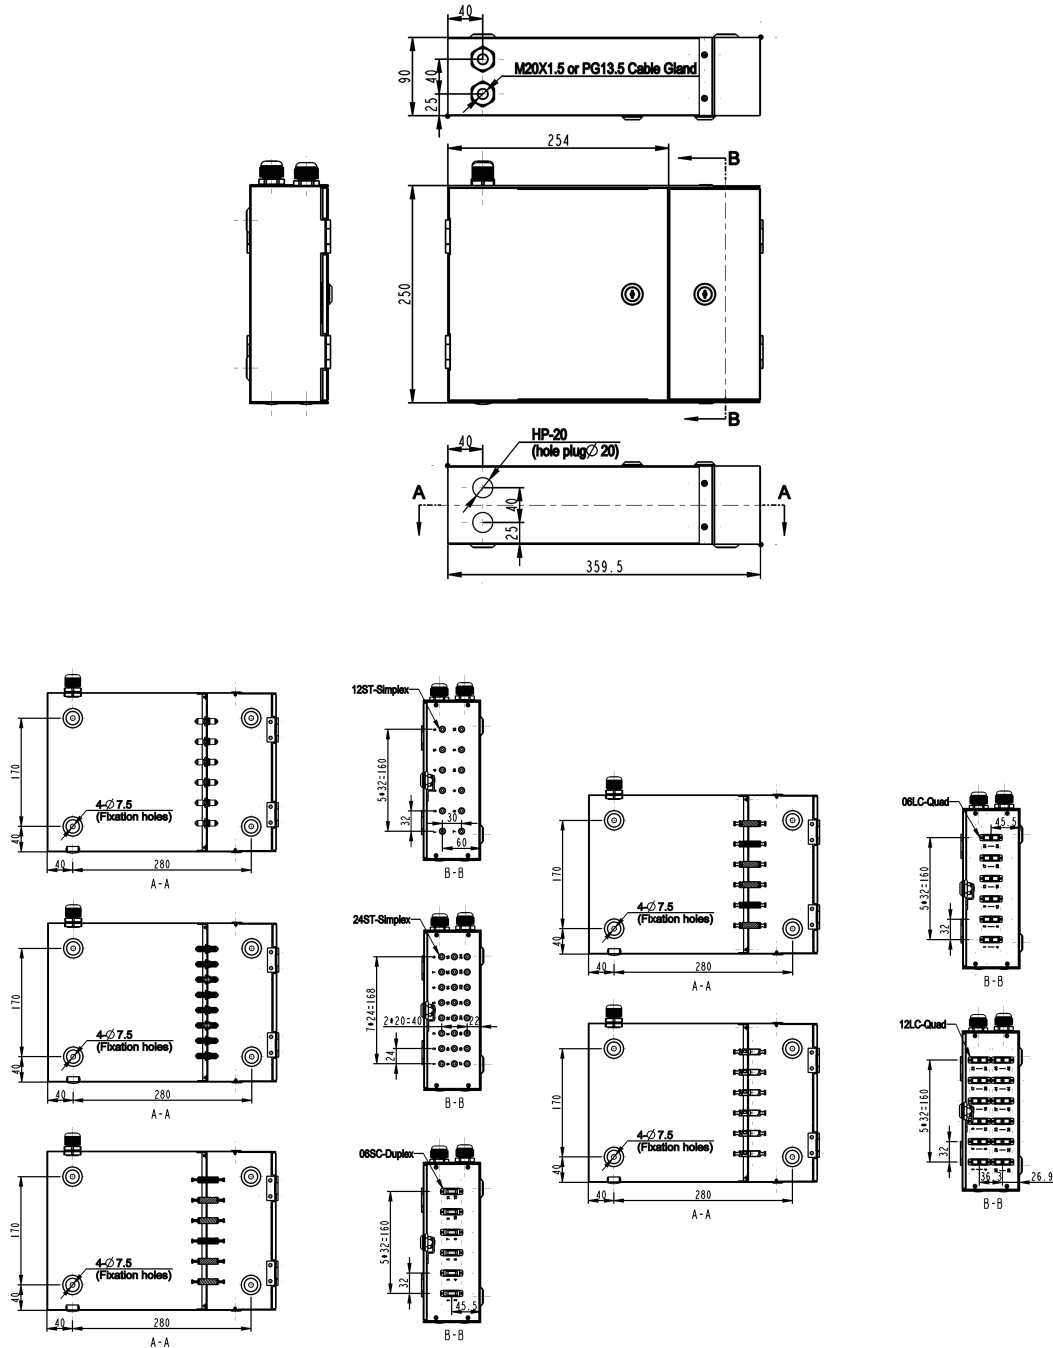

Excel Enbeam 2 Door Lockable Wall Mounted Enclosure 24 Port ST

Part Code: 202-036

sales@excel-networking.com
excel-networking.com

Product drawings

Excel Enbeam 2 Door Lockable Wall Mounted Enclosure 24 Port ST

Part Code: 202-036

sales@excel-networking.com
excel-networking.com

Excel Enbeam 2 Door Lockable Wall Mounted Enclosure 24 Port ST

Part Code: 202-036

sales@excel-networking.com
excel-networking.com

Part Code Table