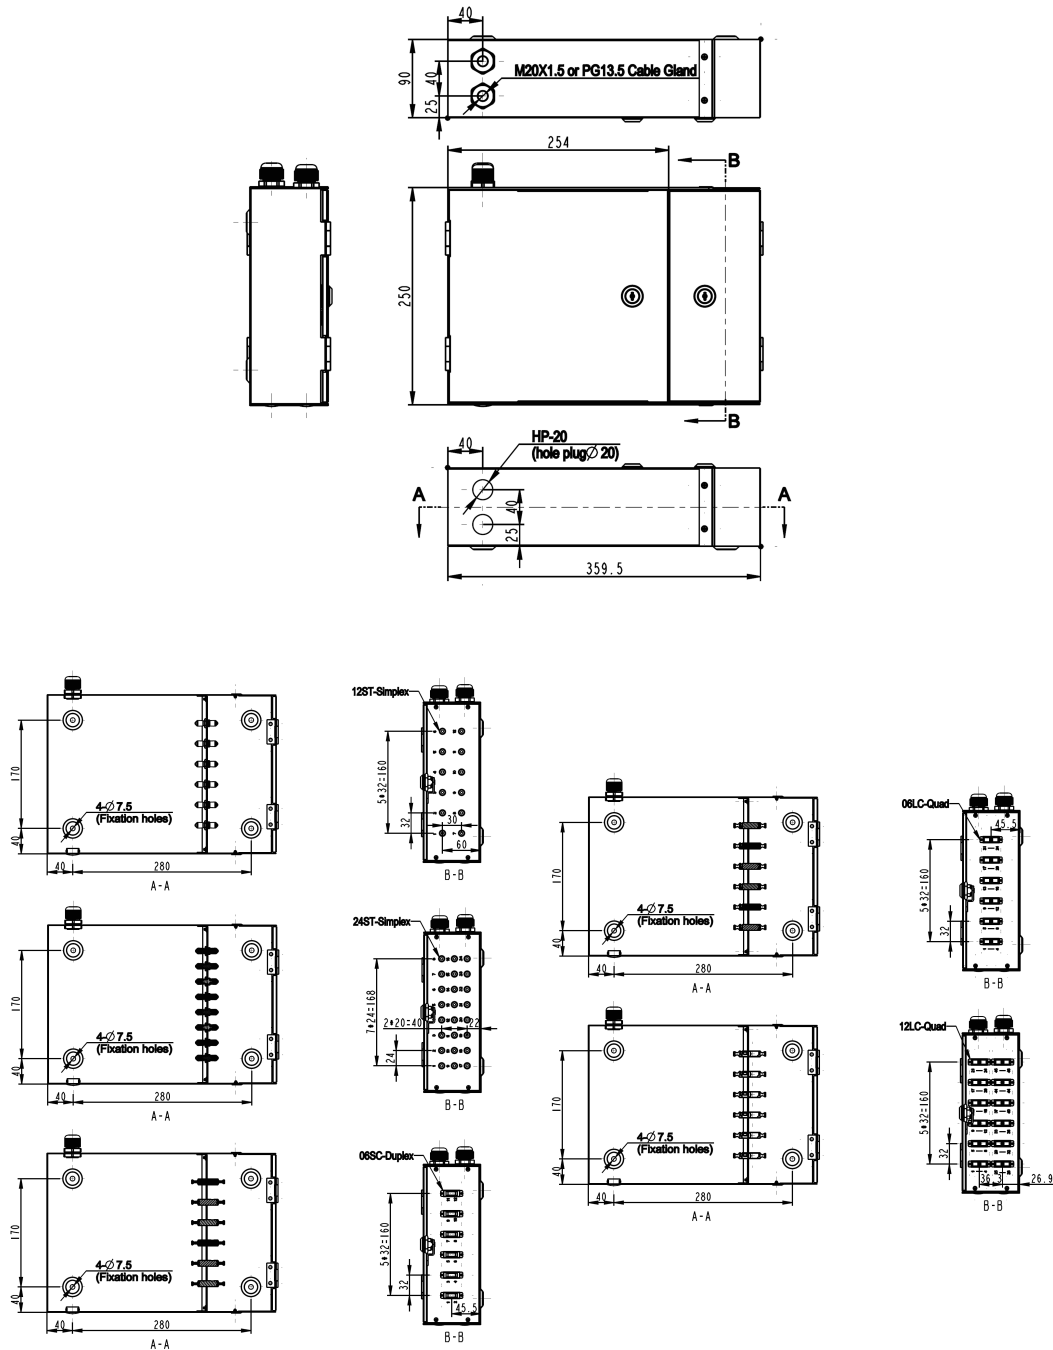

Excel Enbeam 2 Door Lockable Wall Mounted Enclosure 6 Port SC Duplex

Part Code: 202-037

sales@excel-networking.com
excel-networking.com

Product drawings

Excel Enbeam 2 Door Lockable Wall Mounted Enclosure 6 Port SC Duplex

Part Code: 202-037

sales@excel-networking.com
excel-networking.com

Excel Enbeam 2 Door Lockable Wall Mounted Enclosure 6 Port SC Duplex

Part Code: 202-037

sales@excel-networking.com
excel-networking.com

Part Code Table