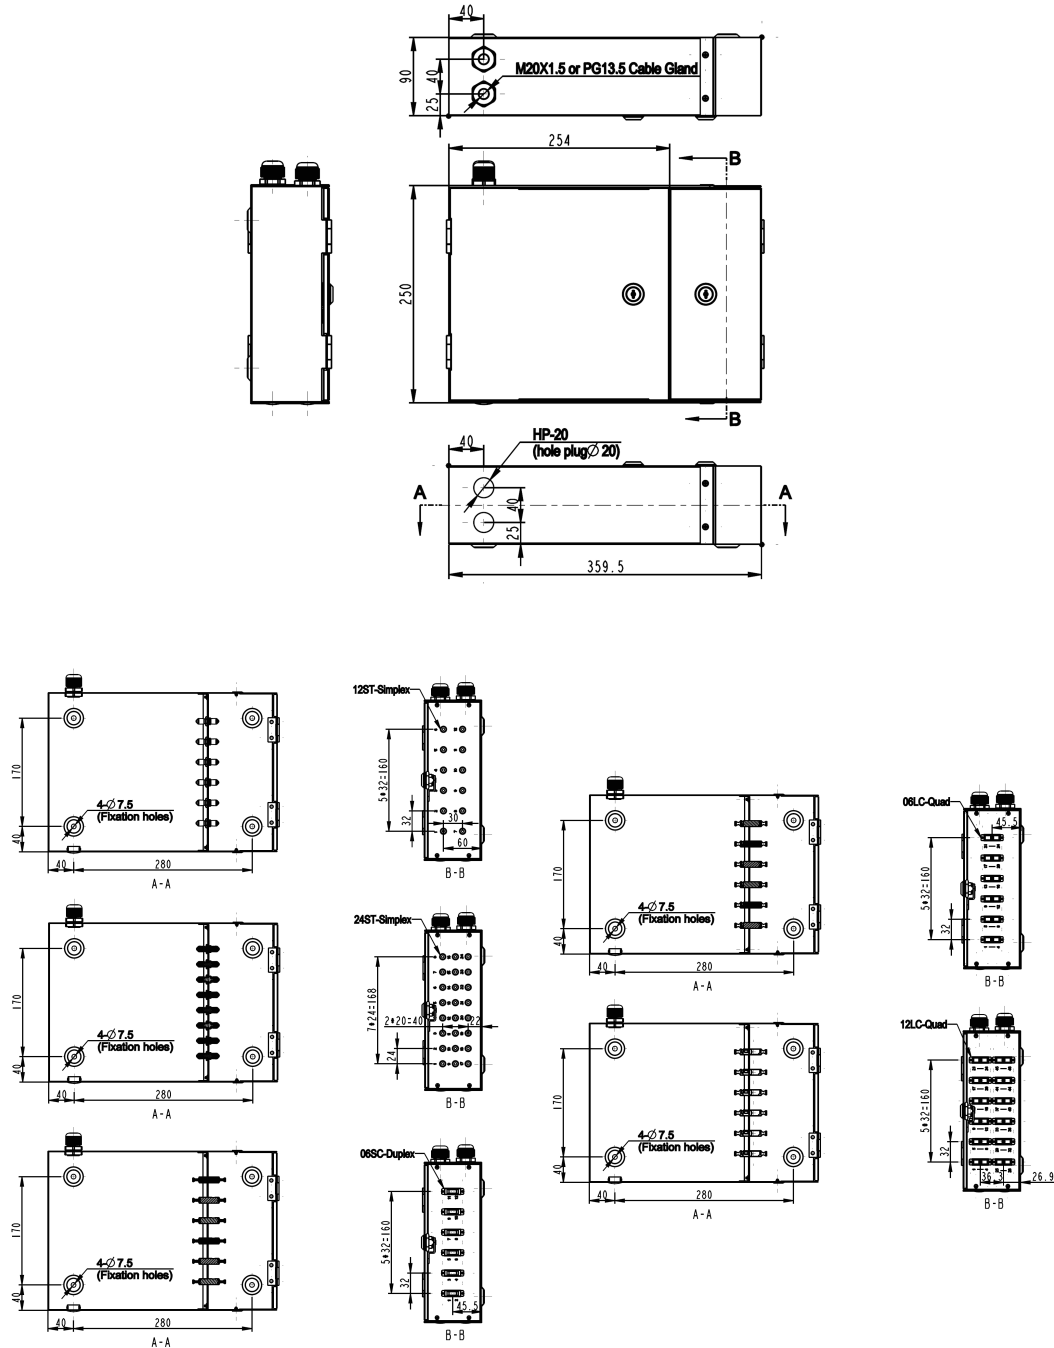

Excel Enbeam 2 Door Lockable Wall Mounted Enclosure 12 Port SC Duplex 24-Core Multimode

Part Code: 202-038

sales@excel-networking.com
excel-networking.com

Product drawings

Excel Enbeam 2 Door Lockable Wall Mounted Enclosure 12 Port SC Duplex 24-Core Multimode

Part Code: 202-038

sales@excel-networking.com
excel-networking.com

Excel Enbeam 2 Door Lockable Wall Mounted Enclosure 12 Port SC Duplex 24-Core Multimode

Part Code: 202-038

sales@excel-networking.com
excel-networking.com