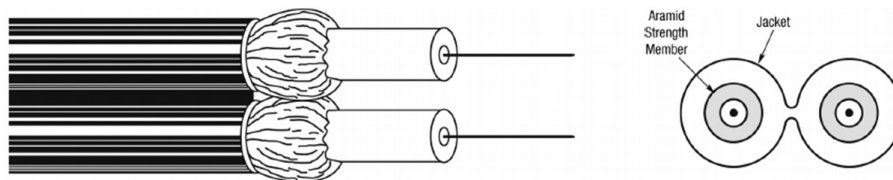

Excel Enbeam OM2 Multimode Zipcord Fibre Optic Cable 2 Core 50/125 LS0H Orange

Item Code: 202-058

Cross-section diagram

Additional specifications

Features	Values
Insertion Loss	< 0.2 dB
Durability (500 Mating)	0.2 dB Max Increase
Operating Temperature	-40°C to +80°C
Retention Force	200 - 600 grams

Part Number Table

Part Number	Description
202-052	Excel Enbeam OM1 Multimode Zipcord Fibre Optic Cable 2 Core 62.5/125 LS0H Orange
202-054	Excel Enbeam OM1 Multimode Zipcord Fibre Optic Cable 2 Core 62.5/125 LS0H Grey
202-058	Excel Enbeam OM2 Multimode Zipcord Fibre Optic Cable 2 Core 50/125 LS0H Orange
202-059	Excel Enbeam OM3 Multimode Zipcord Fibre Optic Cable 2 Core 50/125 LS0H Orange
202-060	Excel Enbeam OS2 Singlemode Zipcord Fibre Optic Cable Duplex 2 Core 9/125 LS0H Yellow
202-130	Excel Enbeam OM3 Multimode Zipcord Fibre Optic Cable 2 Core 50/125 LS0H Black
203-060	Excel Enbeam OS2 Singlemode Zipcord Fibre Optic Cable 2 Core 9/125 LS0H Yellow
203-064	Excel Enbeam OM3 Multimode Zipcord Fibre Optic Cable 2 Core 50/125 Aqua

Excel is a world class premium performing end to end infrastructure solution designed, Manufactured, supported and delivered without compromise.

Contact us at sales@excel-networking.com

E&OE. Excel is a registered trade name of Mayflex Holdings Ltd.