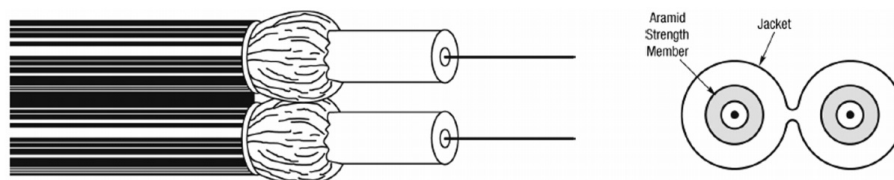

✕ 25 Year system warranty

Product Overview

Excel Fibre Optic Zipcord Cable is designed around two 2.8mm fibre cables. This robust construction is ideal for short run indoor patching or for use where frequent handling is likely, for example equipment rooms or wiring closets.

Each cable is jacketed in low smoke, zero halogen material and are available in a choice of colours. Fibres are buffered to 900 micron and can be used with standard connectors and adaptors.

Product Specifications

Feature	Values
Number of Cores	2
Type of tube	Zipcord
Fibre type	Multi mode 50/125
Category	OM2
Outer sheath colour	Orange
Flame retardant according to IEC 60332-1-2	yes

Excel Enbeam OM2 Multimode Zipcord Fibre Optic Cable 2 Core 50/125 LS0H Orange

Item Code: 202-058

Cross-section diagram

Additional specifications

Features	Values
Insertion Loss	< 0.2 dB
Durability (500 Mating)	0.2 dB Max Increase
Operating Temperature	-40°C to +80°C
Retention Force	200 - 600 grams