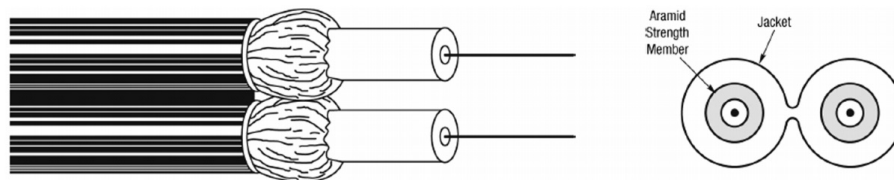

Excel Enbeam OM2 Multimode Zipcord Fibre Optic Cable 2 Core 50/125 LS0H Orange

Item Code: 202-058

Cross-section diagram

Additional specifications

Features	Values
Insertion Loss	< 0.2 dB
Durability (500 Mating)	0.2 dB Max Increase
Operating Temperature	-40°C to +80°C
Retention Force	200 - 600 grams

Part Number Table

Part Number	Description
202-052	Excel Enbeam OM1 Multimode Zipcord Fibre Optic Cable 2 Core 62.5/125 LS0H Orange
202-054	Excel Enbeam OM1 Multimode Zipcord Fibre Optic Cable 2 Core 62.5/125 LS0H Grey
202-058	Excel Enbeam OM2 Multimode Zipcord Fibre Optic Cable 2 Core 50/125 LS0H Orange
202-059	Excel Enbeam OM3 Multimode Zipcord Fibre Optic Cable 2 Core 50/125 LS0H Orange
202-060	Excel Enbeam OS2 Singlemode Zipcord Fibre Optic Cable Duplex 2 Core 9/125 LS0H Yellow
202-130	Excel Enbeam OM3 Multimode Zipcord Fibre Optic Cable 2 Core 50/125 LS0H Black
203-060	Excel Enbeam OS2 Singlemode Zipcord Fibre Optic Cable 2 Core 9/125 LS0H Yellow
203-064	Excel Enbeam OM3 Multimode Zipcord Fibre Optic Cable 2 Core 50/125 Aqua

Excel is a world class premium performing end to end infrastructure solution designed, Manufactured, supported and delivered without compromise.

Contact us at sales@excel-networking.com

E&OE. Excel is a registered trade name of Mayflex Holdings Ltd.