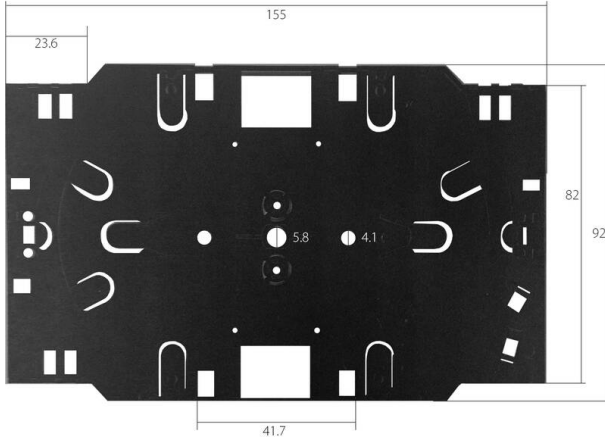

# Excel Enbeam Splice Cassette

Item Code: 202-105

Compact Splice Tray

Holds up to 16 Splices with optional Splice Holders

Optional Splice Holders and Hinges

Stackable

CIBSE TM65 Embodied Carbon: 0.317 kg CO2e

## Product Overview

The Excel fibre Splice tray is designed to manage up to 16 fibres per tray limiting the bend radius of the optical fibre ensuring peak performance. Only to be used with Splice Holders 202-106 and 2mm x 45mm Splice Protectors 200-399.

## Product Specifications

Feature	Values
Type of accessory/spare part	Mounting plate