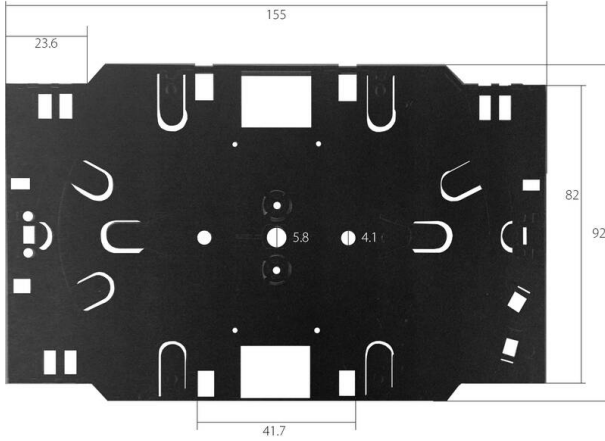

Excel Enbeam Splice Cassette

Item Code: 202-105

✕ Compact Splice Tray

✕ Holds up to 16 Splices with optional Splice Holders

✕ Optional Splice Holders and Hinges

✕ Stackable

✕ CIBSE TM65 Embodied Carbon: 0.317 kg CO2e

Product Overview

The Excel fibre Splice tray is designed to manage up to 16 fibres per tray limiting the bend radius of the optical fibre ensuring peak performance. Only to be used with Splice Holders 202-106 and 2mm x 45mm Splice Protectors 200-399.