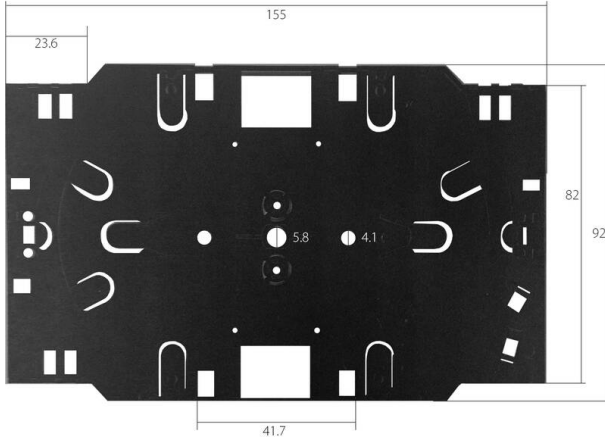

Excel Enbeam Splice Cassette

Item Code: 202-105

Compact Splice Tray

Holds up to 16 Splices with optional Splice Holders

Optional Splice Holders and Hinges

Stackable

CIBSE TM65 Embodied Carbon: 0.317 kg CO2e

Product Overview

The Excel fibre Splice tray is designed to manage up to 16 fibres per tray limiting the bend radius of the optical fibre ensuring peak performance. Only to be used with Splice Holders 202-106 and 2mm x 45mm Splice Protectors 200-399.