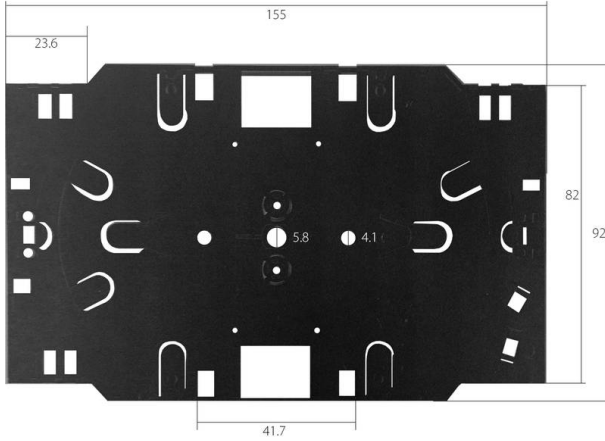

Excel Enbeam Splice Cassette

Item Code: 202-105

✕ Compact Splice Tray

✕ Holds up to 16 Splices with optional Splice Holders

✕ Optional Splice Holders and Hinges

✕ Stackable

Product Overview

The Excel fibre Splice tray is designed to manage up to 16 fibres per tray limiting the bend radius of the optical fibre ensuring peak performance. Only to be used with Splice Holders 202-106 and 2mm x 45mm Splice Protectors 200-399.

Product Specifications

Feature	Values
Type of accessory/spare part	Mounting plate

Standards

Applicable standard	Detail
RoHS-II/III (2011/65/EU & 2015/863): 2023	Our products, demonstrate full adherence to the regulatory stipulations of the EU Directive 2011/65/EU (RoHS-II) and its corresponding delegated directive 2015/863 (RoHS-III).
WFD: 2023	Compliant to Waste Framework Directive
SCIP: 2023	Compliant - Does Not Contain Substances of Concern In articles as such or in complex objects (Products)
POPs (EU) No 2019/1021	EU Regulation for the restriction of Persistent Organic Pollutants.