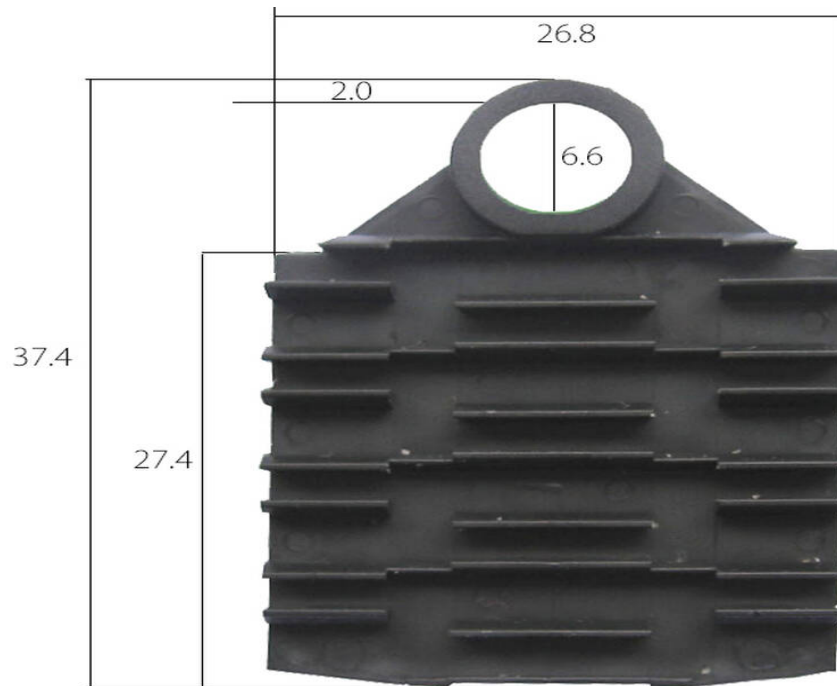

# Excel Enbeam Splice Holder 8 Splices

**Part Code: 202-106**

sales@excel-networking.com  
excel-networking.com

## Main Features

- / Suitable for use with splice cassette 202-105
- / Holds up to 8 splices
- / For use with 45mm splice protectors
- / Simply clips into place

## Product Overview

Splice holder for use with the 202-105 splice cassette. Holds up to 8 splice protectors, and each cassette can accommodate 2 splice holders. Provides secure fibre management within the cassette.