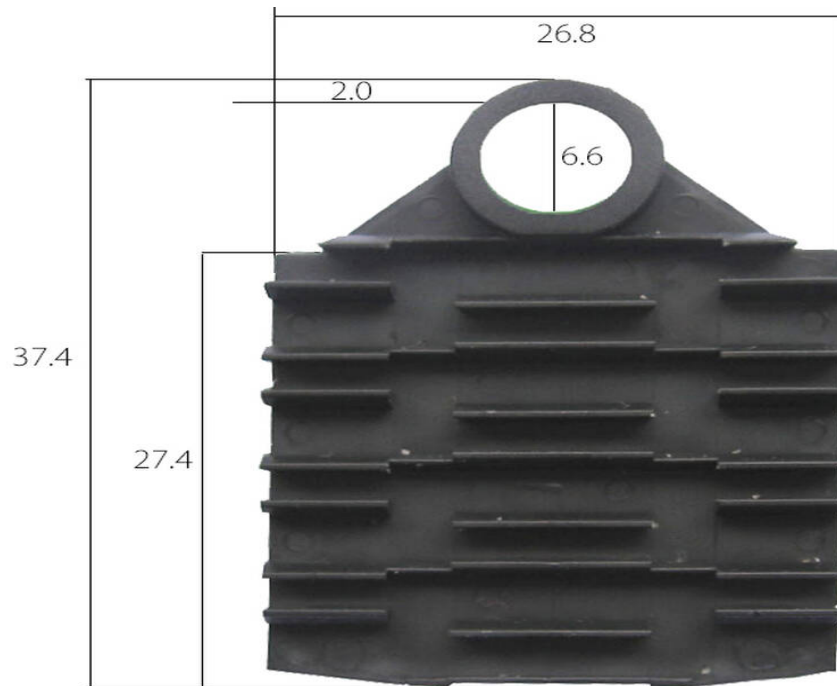

Excel Enbeam Splice Holder 8 Splices

Part Code: 202-106

sales@excel-networking.com
excel-networking.com

Main Features

- / Suitable for use with splice cassette 202-105
- / Holds up to 8 splices
- / For use with 45mm splice protectors
- / Simply clips into place

Product Overview

Splice holder for use with the 202-105 splice cassette. Holds up to 8 splice protectors, and each cassette can accommodate 2 splice holders. Provides secure fibre management within the cassette.

Part Code Table

Part Code	Description
200-120	Excel Enbeam Self Adhesive Twist Clips 9.2 mm/26.1 mm (100-Pack)
200-125	Excel Enbeam S24 Splice Tray for FOSC Type A Closure
200-367	Excel Enbeam SC Duplex Clip Beige