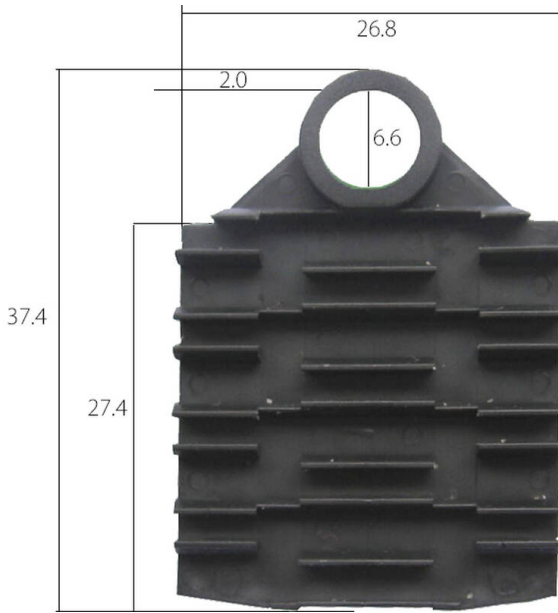

Excel Enbeam Splice Holder 8 Splices

Item Code: 202-106

Suitable for use with splice cassette 202-105

Holds up to 8 splices

For use with 45mm splice protectors

Simply clips into place

Product Overview

Splice holder for use with the 202-105 splice cassette. Holds up to 8 splice protectors, and each cassette can accommodate 2 splice holders. Provides secure fibre management within the cassette.

Product Specifications

Feature	Values
Type of accessory/spare part	Mounting plate

Standards

Applicable standard	Detail
Directive 2011/65/EU (RoHS II)	Restriction of the Use of Certain Hazardous Substances in Electrical and Electronic Equipment — compliant. Applies within EU member states).
Directive (EU) 2015/863 (RoHS III)	Amending Directive 2011/65/EU to add four phthalates (DEHP, BBP, DBP, DIBP) to Annex II — compliant.
Directive 2008/98/EC (WFD)	Waste Framework Directive — compliant. Implemented in the UK through the Waste (England and Wales) Regulations 2011 (SI 2011 No. 988).
ECHA SCIP Database	Compliant; product does not contain SVHCs (Substances of Very High Concern) as defined under REACH Article 33(1). Submission obligations met under EU REACH and UK REACH.
Regulation (EU) 2019/1021 (POPs)	EU Regulation on Persistent Organic Pollutants — compliant. For Great Britain, compliance is aligned with the Persistent Organic Pollutants (Amendment) (EU Exit)