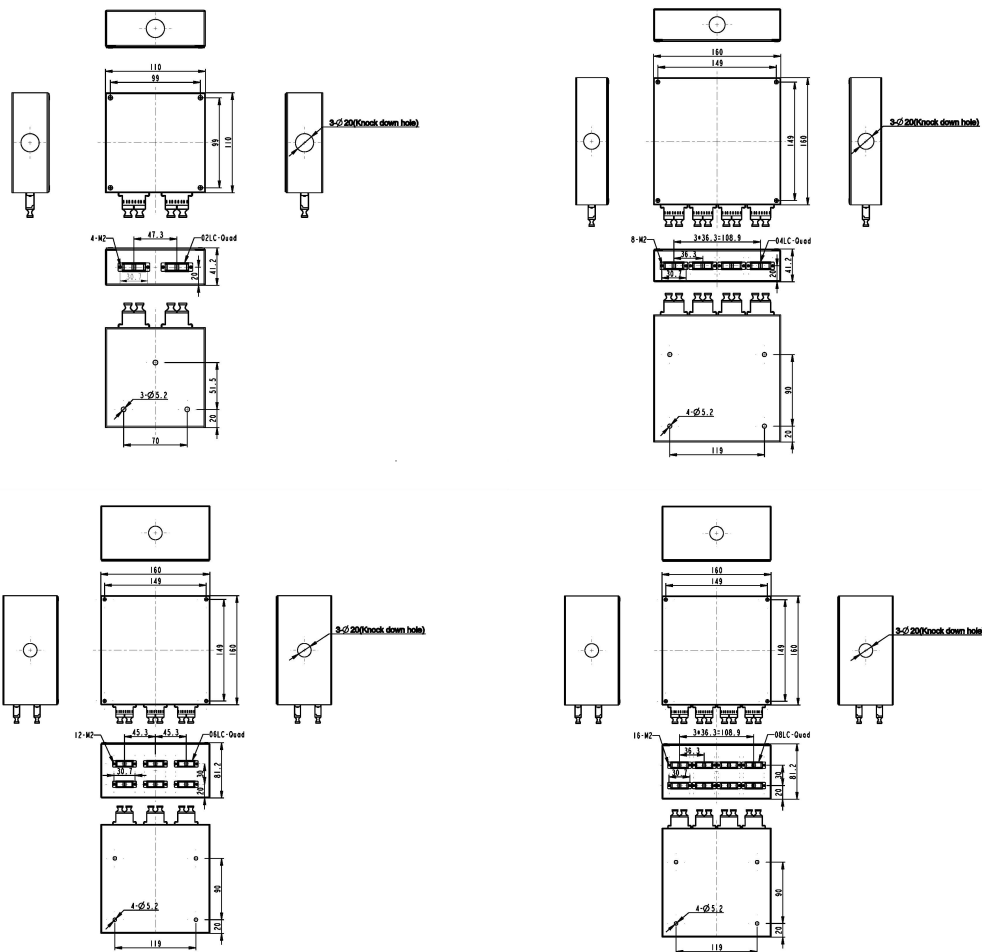

# Excel Enbeam LC Patch Box 4 Port Quad (16 Core) 160mm x 160mm x 40mm

Item Code: 202-108

articles as such or in complex objects (Products)

POPs (EU) No 2019/1021

EU Regulation for the restriction of Persistent Organic Pollutants.

## Product drawings

## Part Number Table

Part Number	Description
202-107	Excel Enbeam LC Patch Box 2 Port Quad (8-Core) Multimode 110mm x 110mm x 40mm
202-108	Excel Enbeam LC Patch Box 4 Port Quad (16 Core) 160mm x 160mm x 40mm
202-109	Excel Enbeam LC Patch Box 6 Port Quad (24 Core) 160mm x 160mm x 80mm