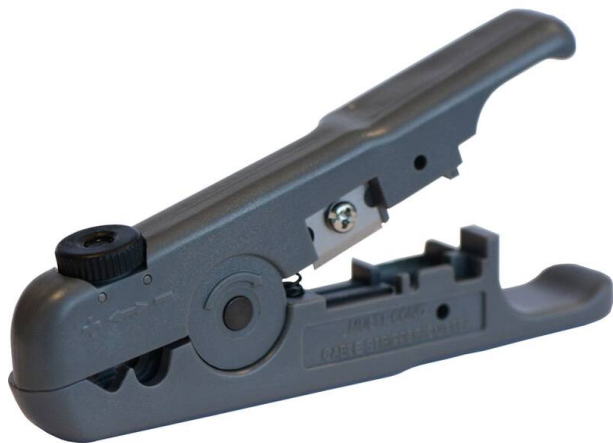

Excel Adjustable Cable Strip Tool

Item Code: 202-124

Adjustable cutting depth

Compatible with all Excel data cables

Length 112mm

Weight 42g

ABS Plastic

Product Overview

Excel Adjustable Cable Strip Tool safely cuts the cable sheath without damaging inner conductors.

The adjustment is with a thumb wheel that sets the depth of the blade so that the sheath is scored without cutting too deep. Compatible with all Excel unscreened and screened cables the tool improves efficiency of cable preparation without compromising the cable.

Product Specifications

Feature	Values
Depth of notch adjustable	yes

Standards

Applicable standard	Detail
Directive 2011/65/EU (RoHS II)	Restriction of the Use of Certain Hazardous Substances in Electrical and Electronic Equipment — compliant. Applies within EU member states).
Directive (EU) 2015/863 (RoHS III)	Amending Directive 2011/65/EU to add four phthalates (DEHP, BBP, DBP, DIBP) to Annex II — compliant.
Directive 2008/98/EC (WFD)	Waste Framework Directive — compliant. Implemented in the UK through the Waste (England and Wales) Regulations 2011 (SI 2011 No. 988).
ECHA SCIP Database	Compliant; product does not contain SVHCs (Substances of Very High Concern) as defined under REACH Article 33(1). Submission obligations met under EU REACH and UK REACH.